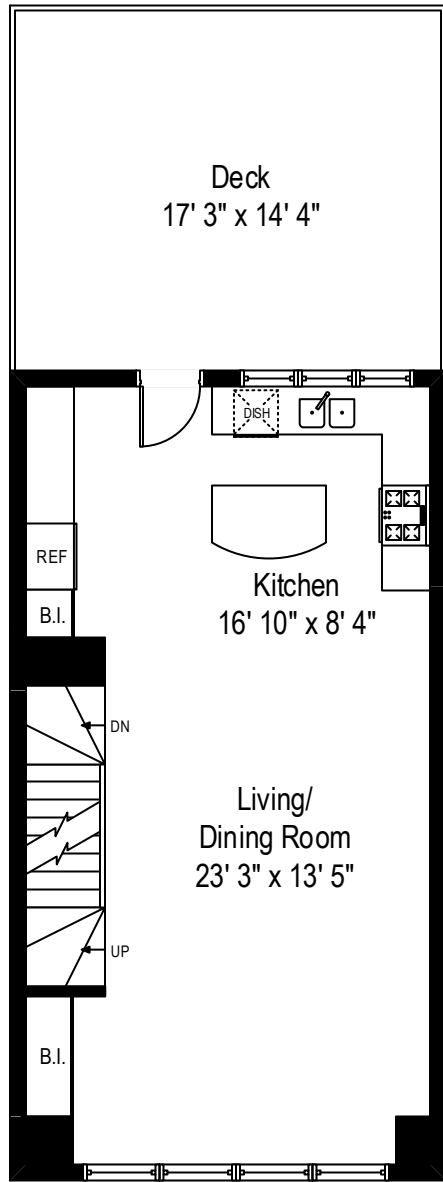

2455 W. Ohio Street – Chicago, IL 60612

First Level

All dimensions are approximate. This plan is for marketing purposes only.

2455 W. Ohio Street – Chicago, IL 60612

Second Level

All dimensions are approximate. This plan is for marketing purposes only.

2455 W. Ohio Street – Chicago, IL 60612

Third Level

All dimensions are approximate. This plan is for marketing purposes only.

2455 W. Ohio Street – Chicago, IL 60612

Fourth Level

All dimensions are approximate. This plan is for marketing purposes only.