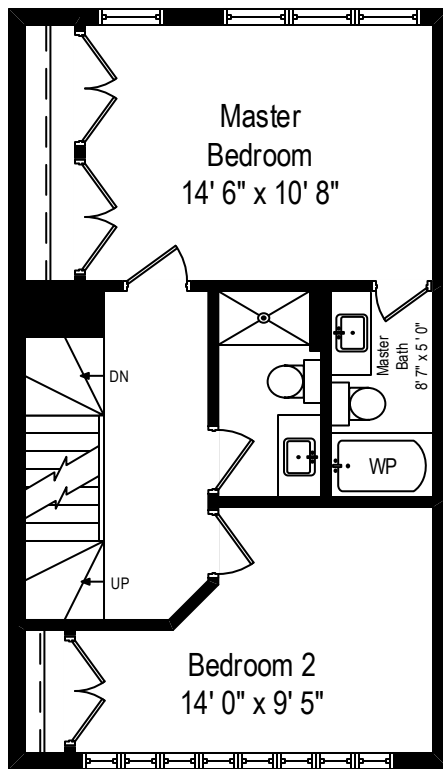

2455 W. Ohio Street – Chicago, IL 60612

First Level

All dimensions are approximate. This plan is for marketing purposes only.

2455 W. Ohio Street – Chicago, IL 60612

Second Level

All dimensions are approximate. This plan is for marketing purposes only.

2455 W. Ohio Street – Chicago, IL 60612

Third Level

All dimensions are approximate. This plan is for marketing purposes only.

2455 W. Ohio Street – Chicago, IL 60612

Fourth Level

All dimensions are approximate. This plan is for marketing purposes only.