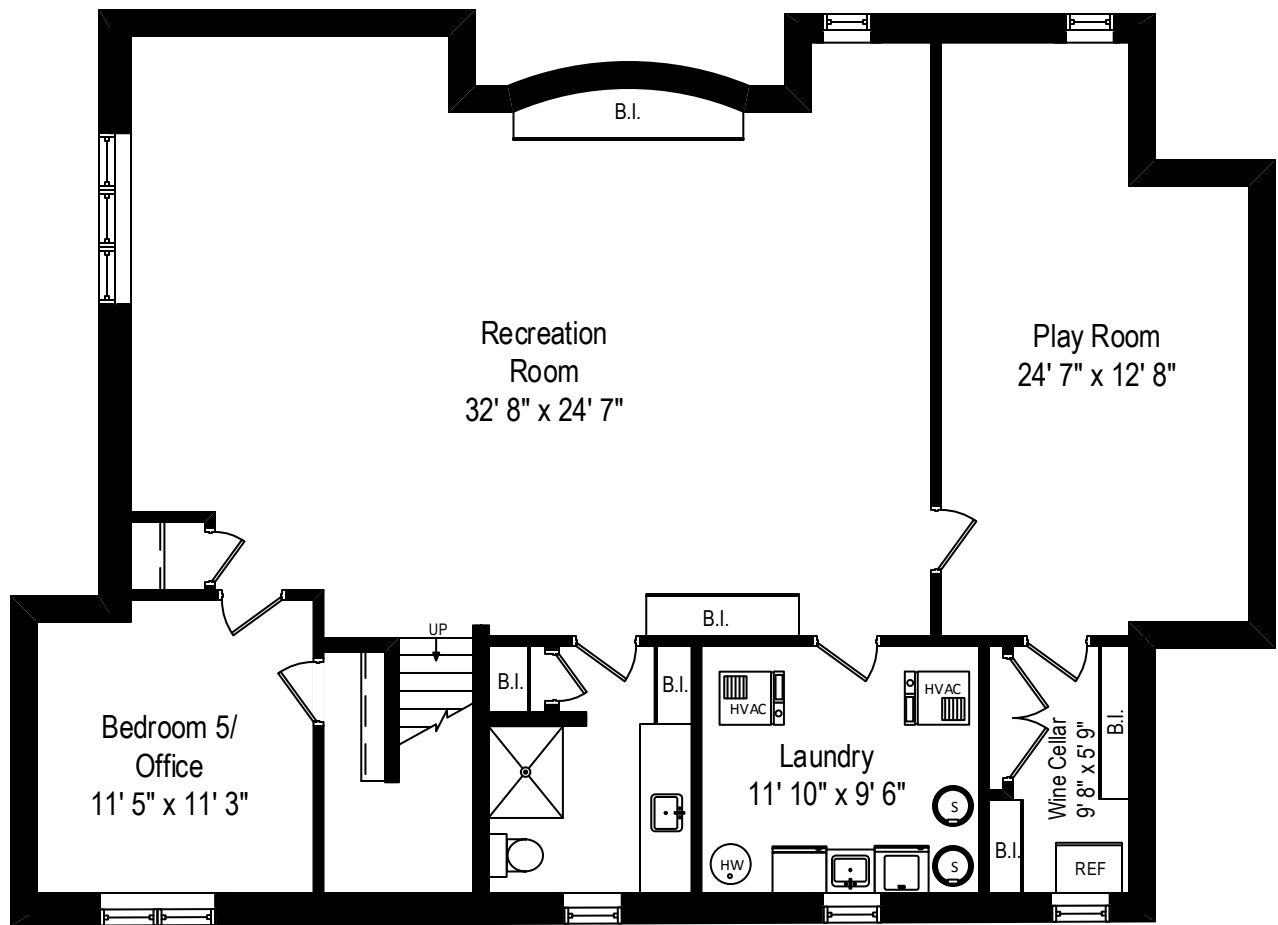

1337 Ashland Avenue - Wilmette, IL 60091

First Level

1337 Ashland Avenue - Wilmette, IL 60091

Second Level

1337 Ashland Avenue - Wilmette, IL 60091

Third Level

All dimensions are approximate. This plan is for marketing purposes only.

1337 Ashland Avenue - Wilmette, IL 60091

Lower Level

All dimensions are approximate. This plan is for marketing purposes only.