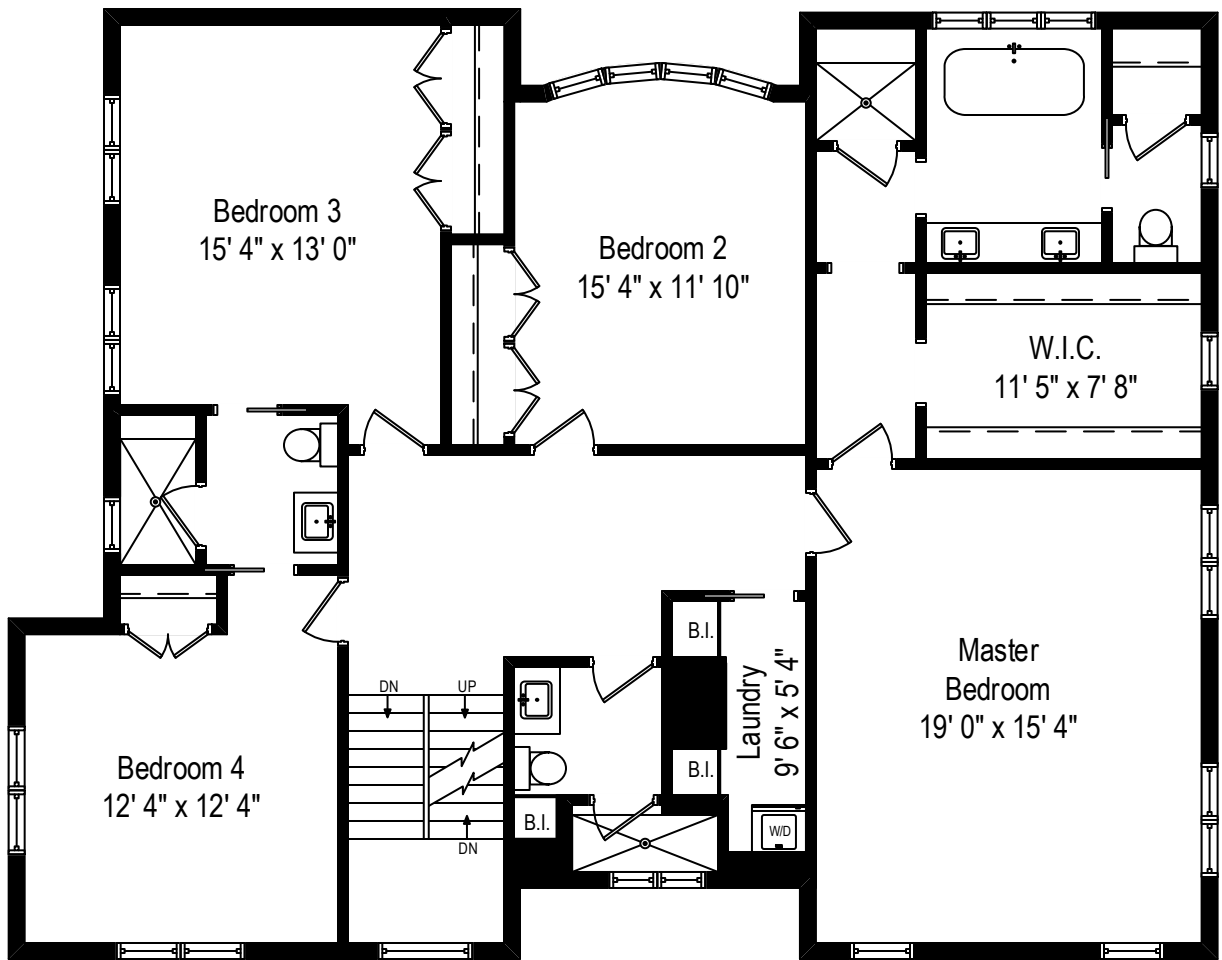

1337 Ashland Avenue - Wilmette, IL 60091

First Level

1337 Ashland Avenue - Wilmette, IL 60091

Second Level

1337 Ashland Avenue - Wilmette, IL 60091

Third Level

All dimensions are approximate. This plan is for marketing purposes only.

1337 Ashland Avenue - Wilmette, IL 60091

Lower Level

All dimensions are approximate. This plan is for marketing purposes only.