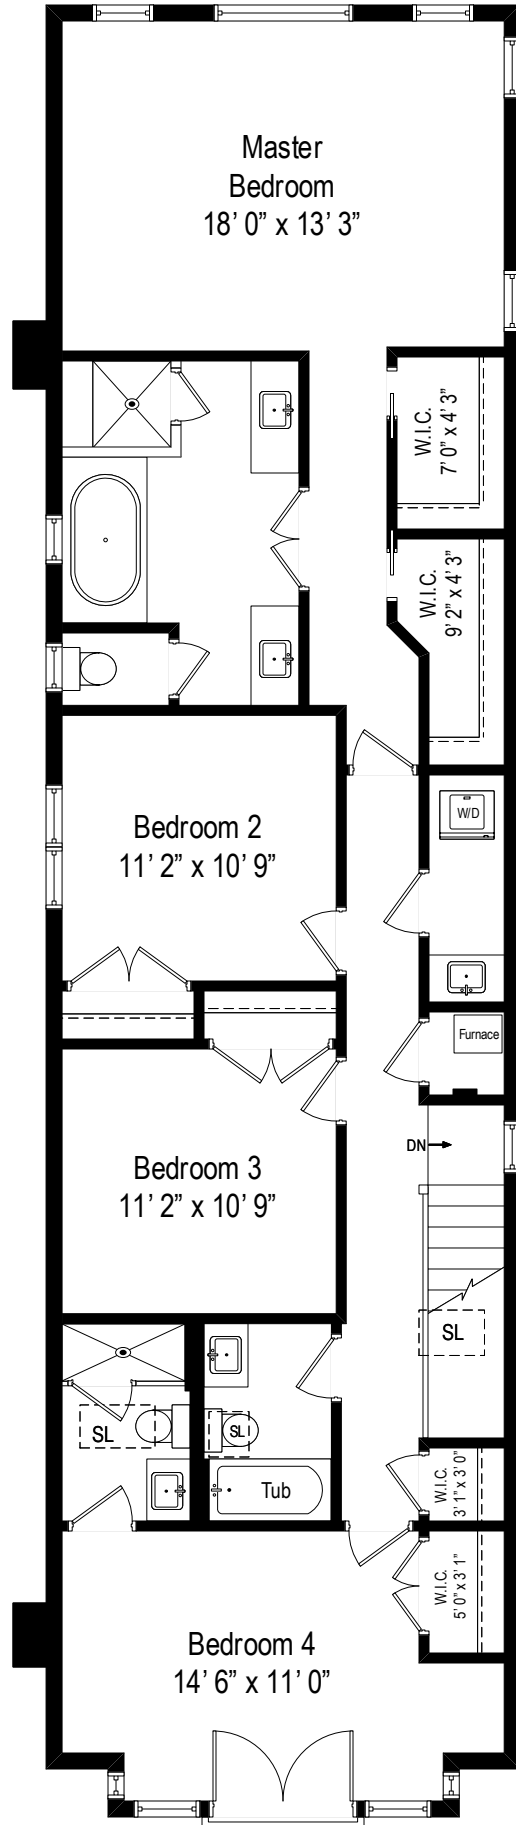

4320 N. Claremont – Chicago, IL 60618

First Level

All dimensions are approximate. This plan is for marketing purposes only.

4320 N. Claremont – Chicago, IL 60618

Second Level

4320 N. Claremont – Chicago, IL 60618

Lower Level