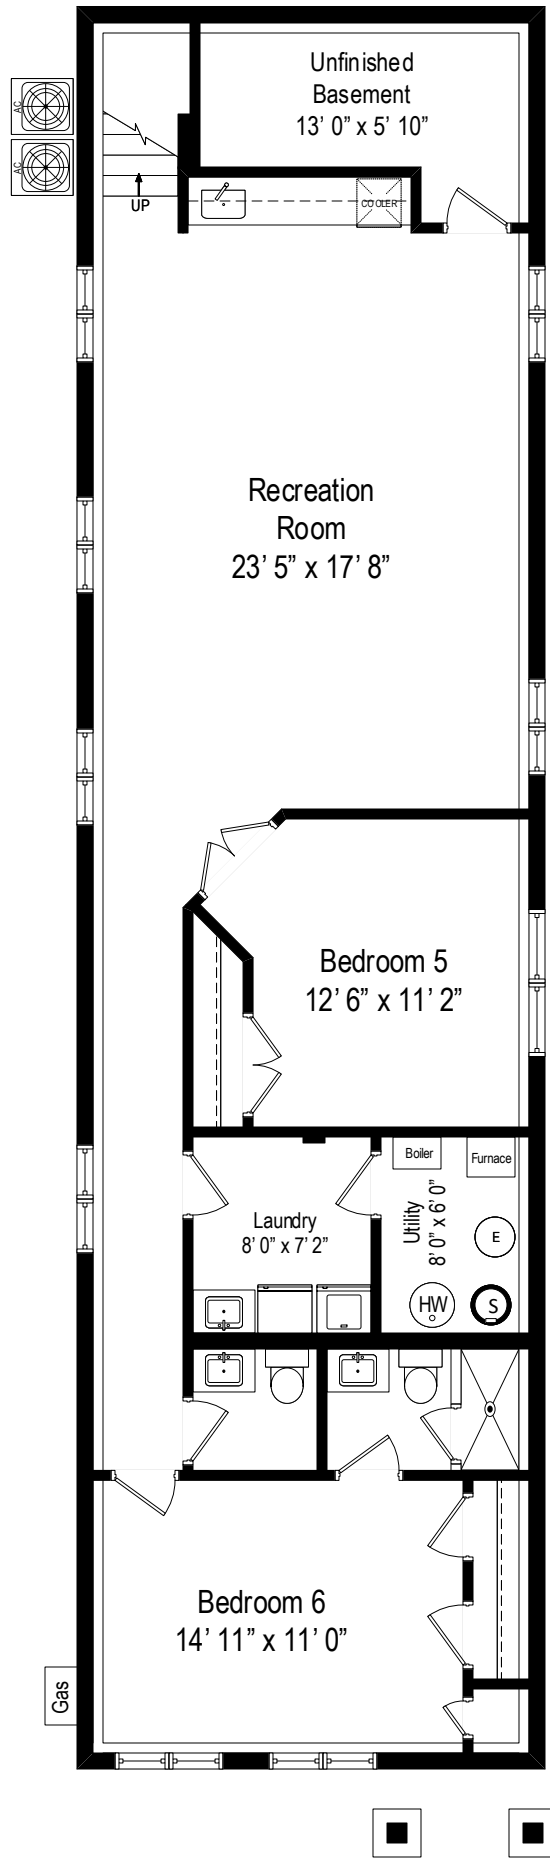

4320 N. Claremont – Chicago, IL 60618

First Level

All dimensions are approximate. This plan is for marketing purposes only.

4320 N. Claremont – Chicago, IL 60618

Second Level

4320 N. Claremont – Chicago, IL 60618

Lower Level