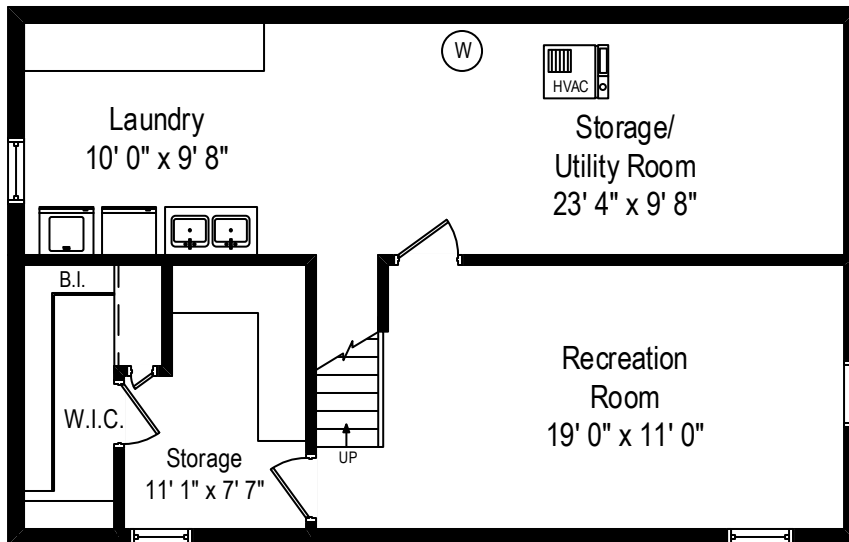

1930 Greenwood Avenue – Wilmette, IL 60091

First Level

All dimensions are approximate. This plan is for marketing purposes only.

1930 Greenwood Avenue – Wilmette, IL 60091

Second Level

All dimensions are approximate. This plan is for marketing purposes only.

1930 Greenwood Avenue – Wilmette, IL 60091

Lower Level