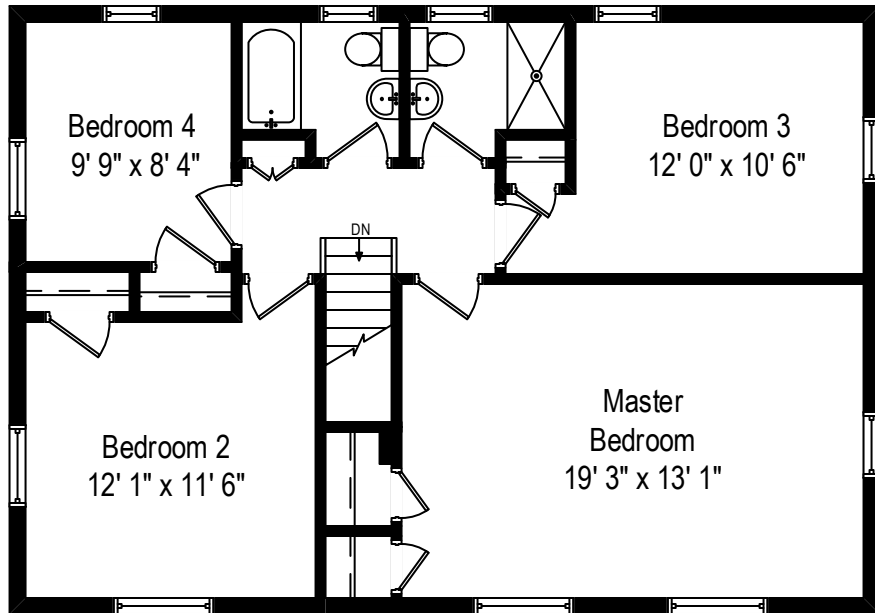

1930 Greenwood Avenue – Wilmette, IL 60091

First Level

All dimensions are approximate. This plan is for marketing purposes only.

1930 Greenwood Avenue – Wilmette, IL 60091

Second Level

All dimensions are approximate. This plan is for marketing purposes only.

1930 Greenwood Avenue – Wilmette, IL 60091

Lower Level