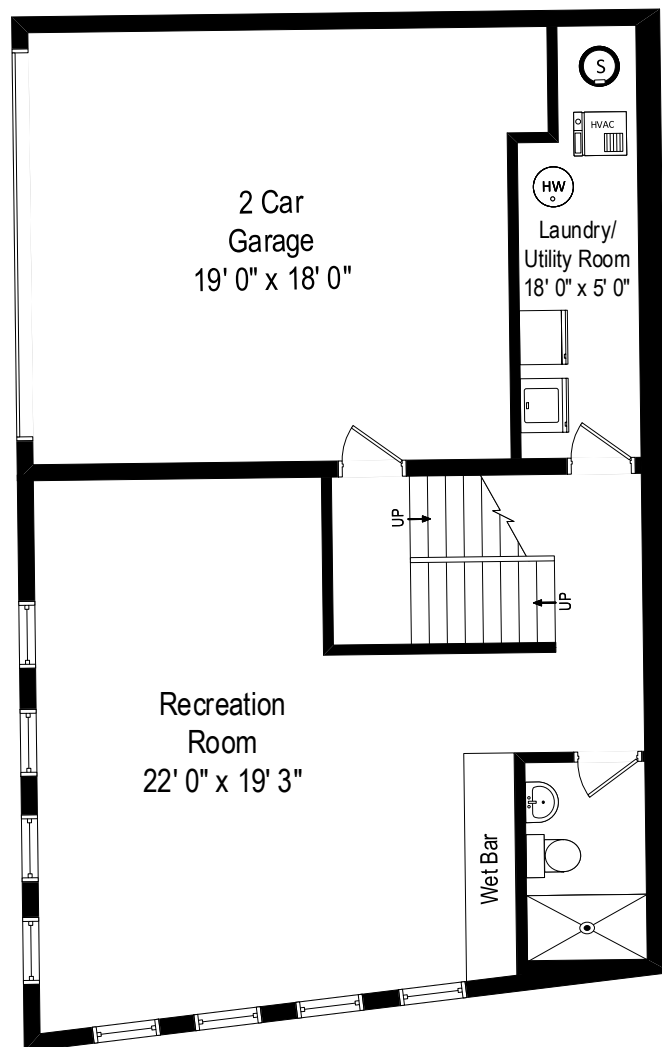

508 East 42nd Place – Chicago, IL 60653

First Level

All dimensions are approximate. This plan is for marketing purposes only.

508 East 42nd Place – Chicago, IL 60653

Second Level

All dimensions are approximate. This plan is for marketing purposes only.

508 East 42nd Place – Chicago, IL 60653

Third Level

All dimensions are approximate. This plan is for marketing purposes only.

508 East 42nd Place – Chicago, IL 60653

Lower Level

All dimensions are approximate. This plan is for marketing purposes only.