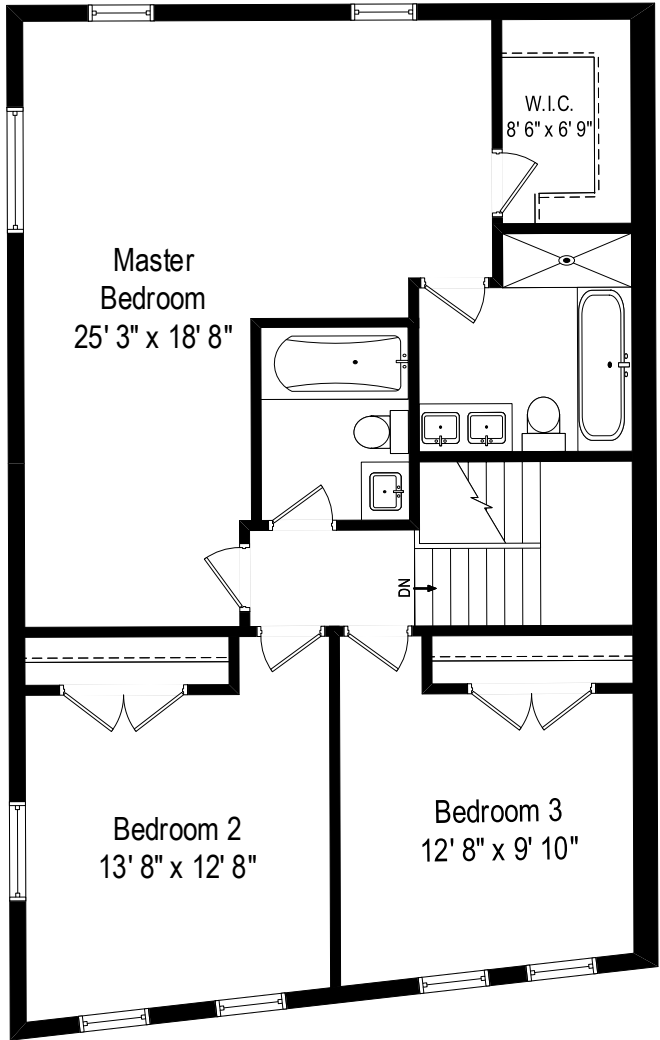

508 East 42nd Place – Chicago, IL 60653

First Level

All dimensions are approximate. This plan is for marketing purposes only.

508 East 42nd Place – Chicago, IL 60653

Second Level

All dimensions are approximate. This plan is for marketing purposes only.

508 East 42nd Place – Chicago, IL 60653

Third Level

All dimensions are approximate. This plan is for marketing purposes only.

508 East 42nd Place – Chicago, IL 60653

Lower Level

All dimensions are approximate. This plan is for marketing purposes only.