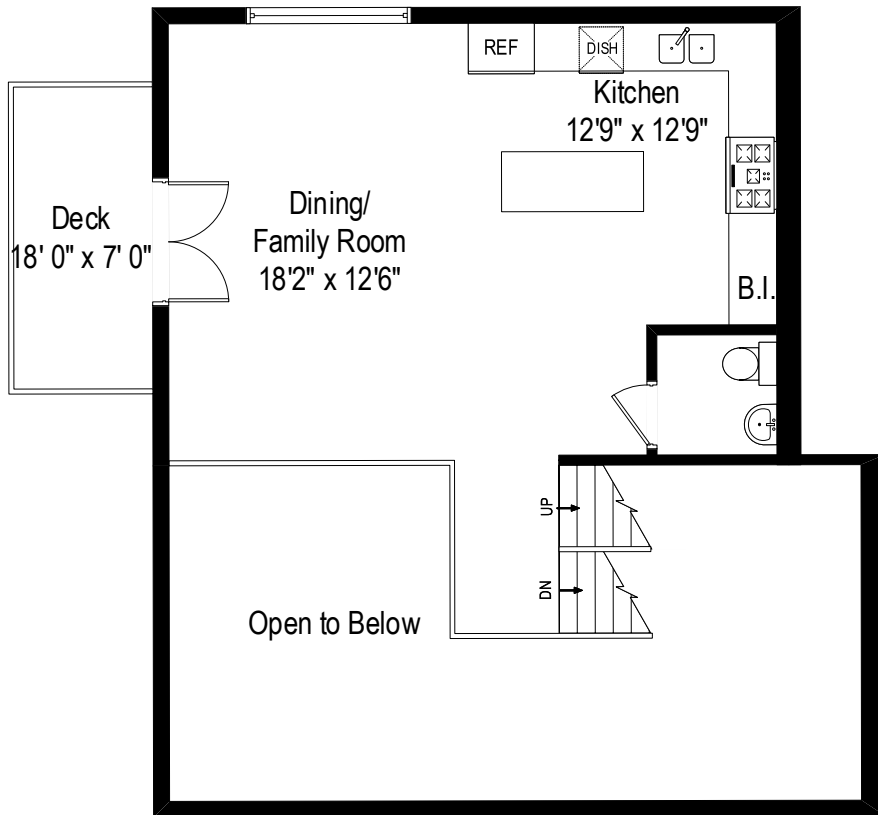

508 East 42nd Place – Chicago, IL 60653

First Level

All dimensions are approximate. This plan is for marketing purposes only.

508 East 42nd Place – Chicago, IL 60653

Second Level

All dimensions are approximate. This plan is for marketing purposes only.

508 East 42nd Place – Chicago, IL 60653

Third Level

All dimensions are approximate. This plan is for marketing purposes only.

508 East 42nd Place – Chicago, IL 60653

Lower Level

All dimensions are approximate. This plan is for marketing purposes only.