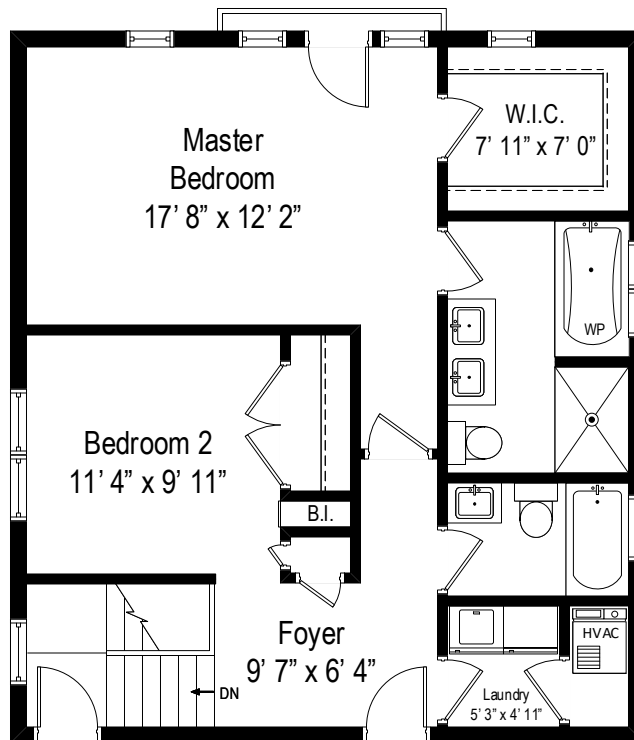

1955 W. Barry Avenue - Chicago, IL 60657

Main Level

All dimensions are approximate. This plan is for marketing purposes only.

1955 W. Barry Avenue - Chicago, IL 60657

Second Level

All dimensions are approximate. This plan is for marketing purposes only.