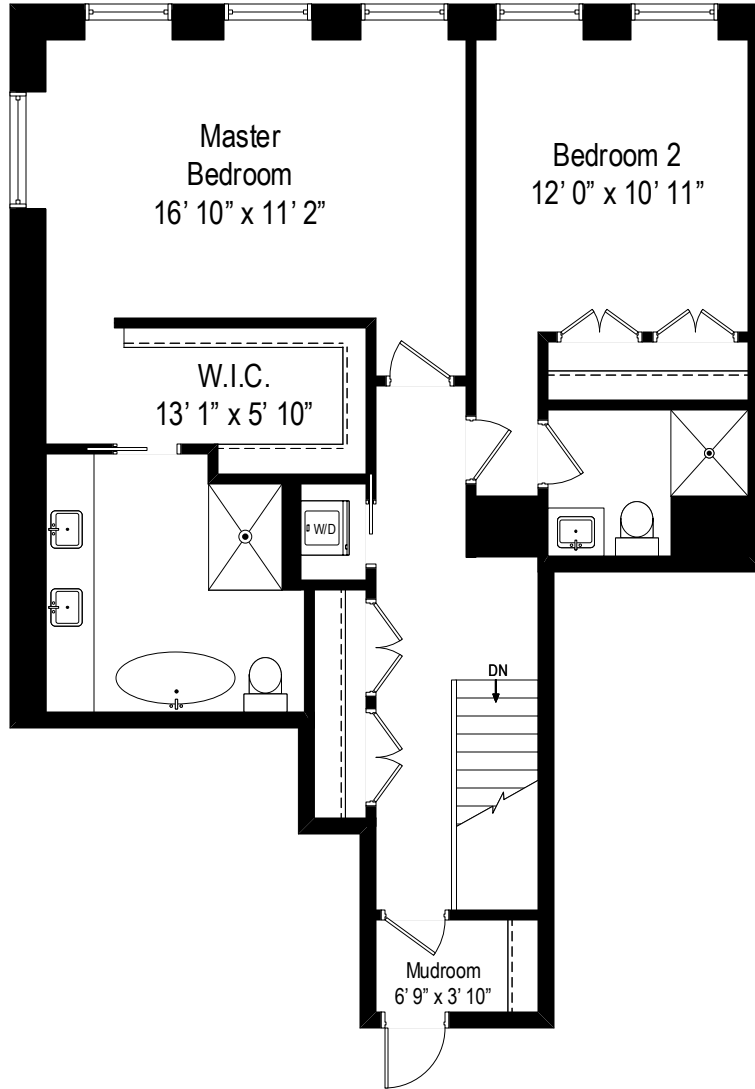

1100 N. Lake Shore Drive - Unit 25A - Chicago, IL 60611  
Twenty Fifth Level

All dimensions are approximate. This plan is for marketing purposes only.

1100 N. Lake Shore Drive - Unit 25A - Chicago, IL 60611  
Twenty Sixth Level

All dimensions are approximate. This plan is for marketing purposes only.