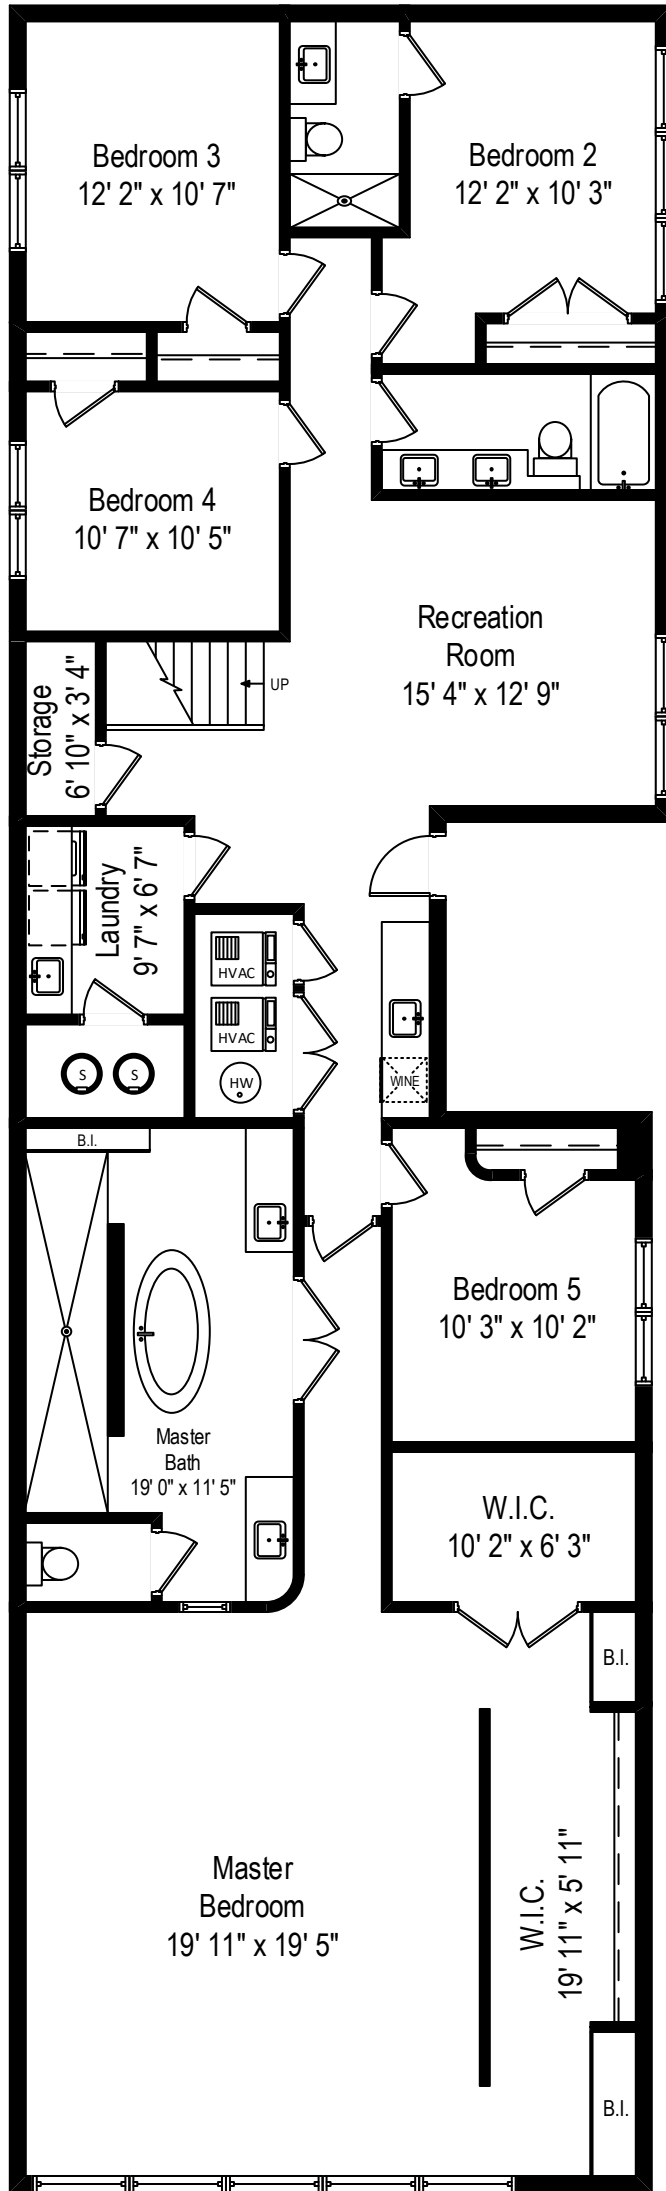

2221 N. Leavitt Street – Chicago, IL 60647

First Level

2221 N. Leavitt Street – Chicago, IL 60647

Lower Level

All dimensions are approximate. This plan is for marketing purposes only.