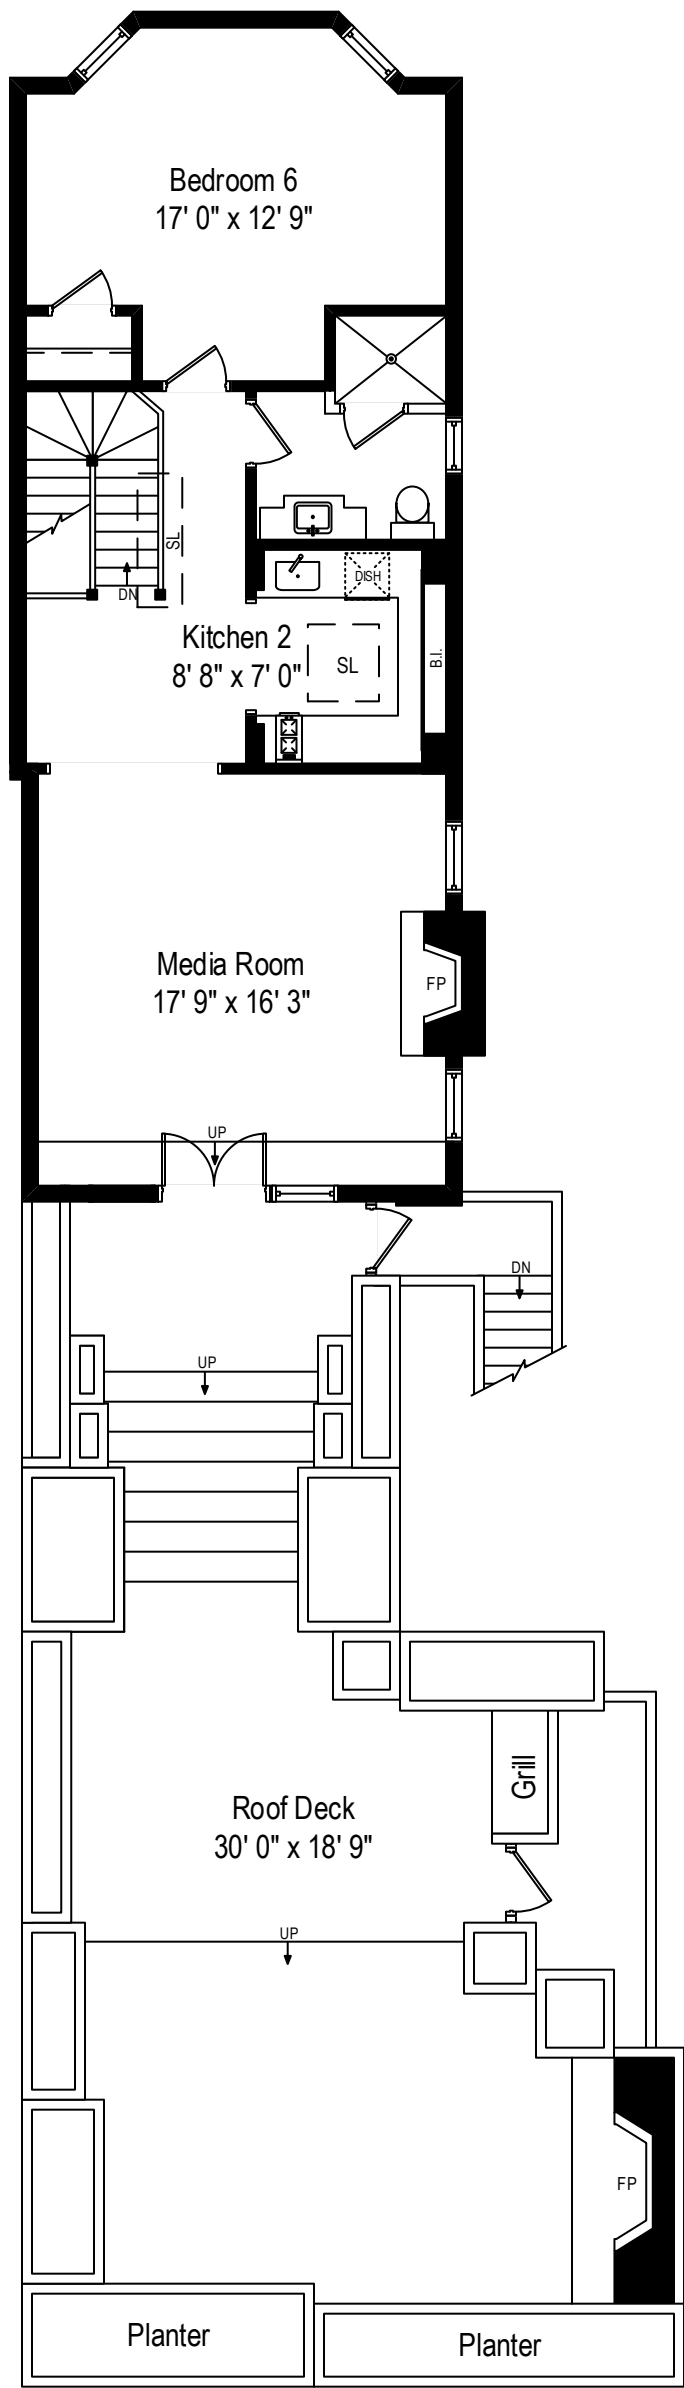

1521 N. State Parkway – Chicago, IL 60610

Fourth Level