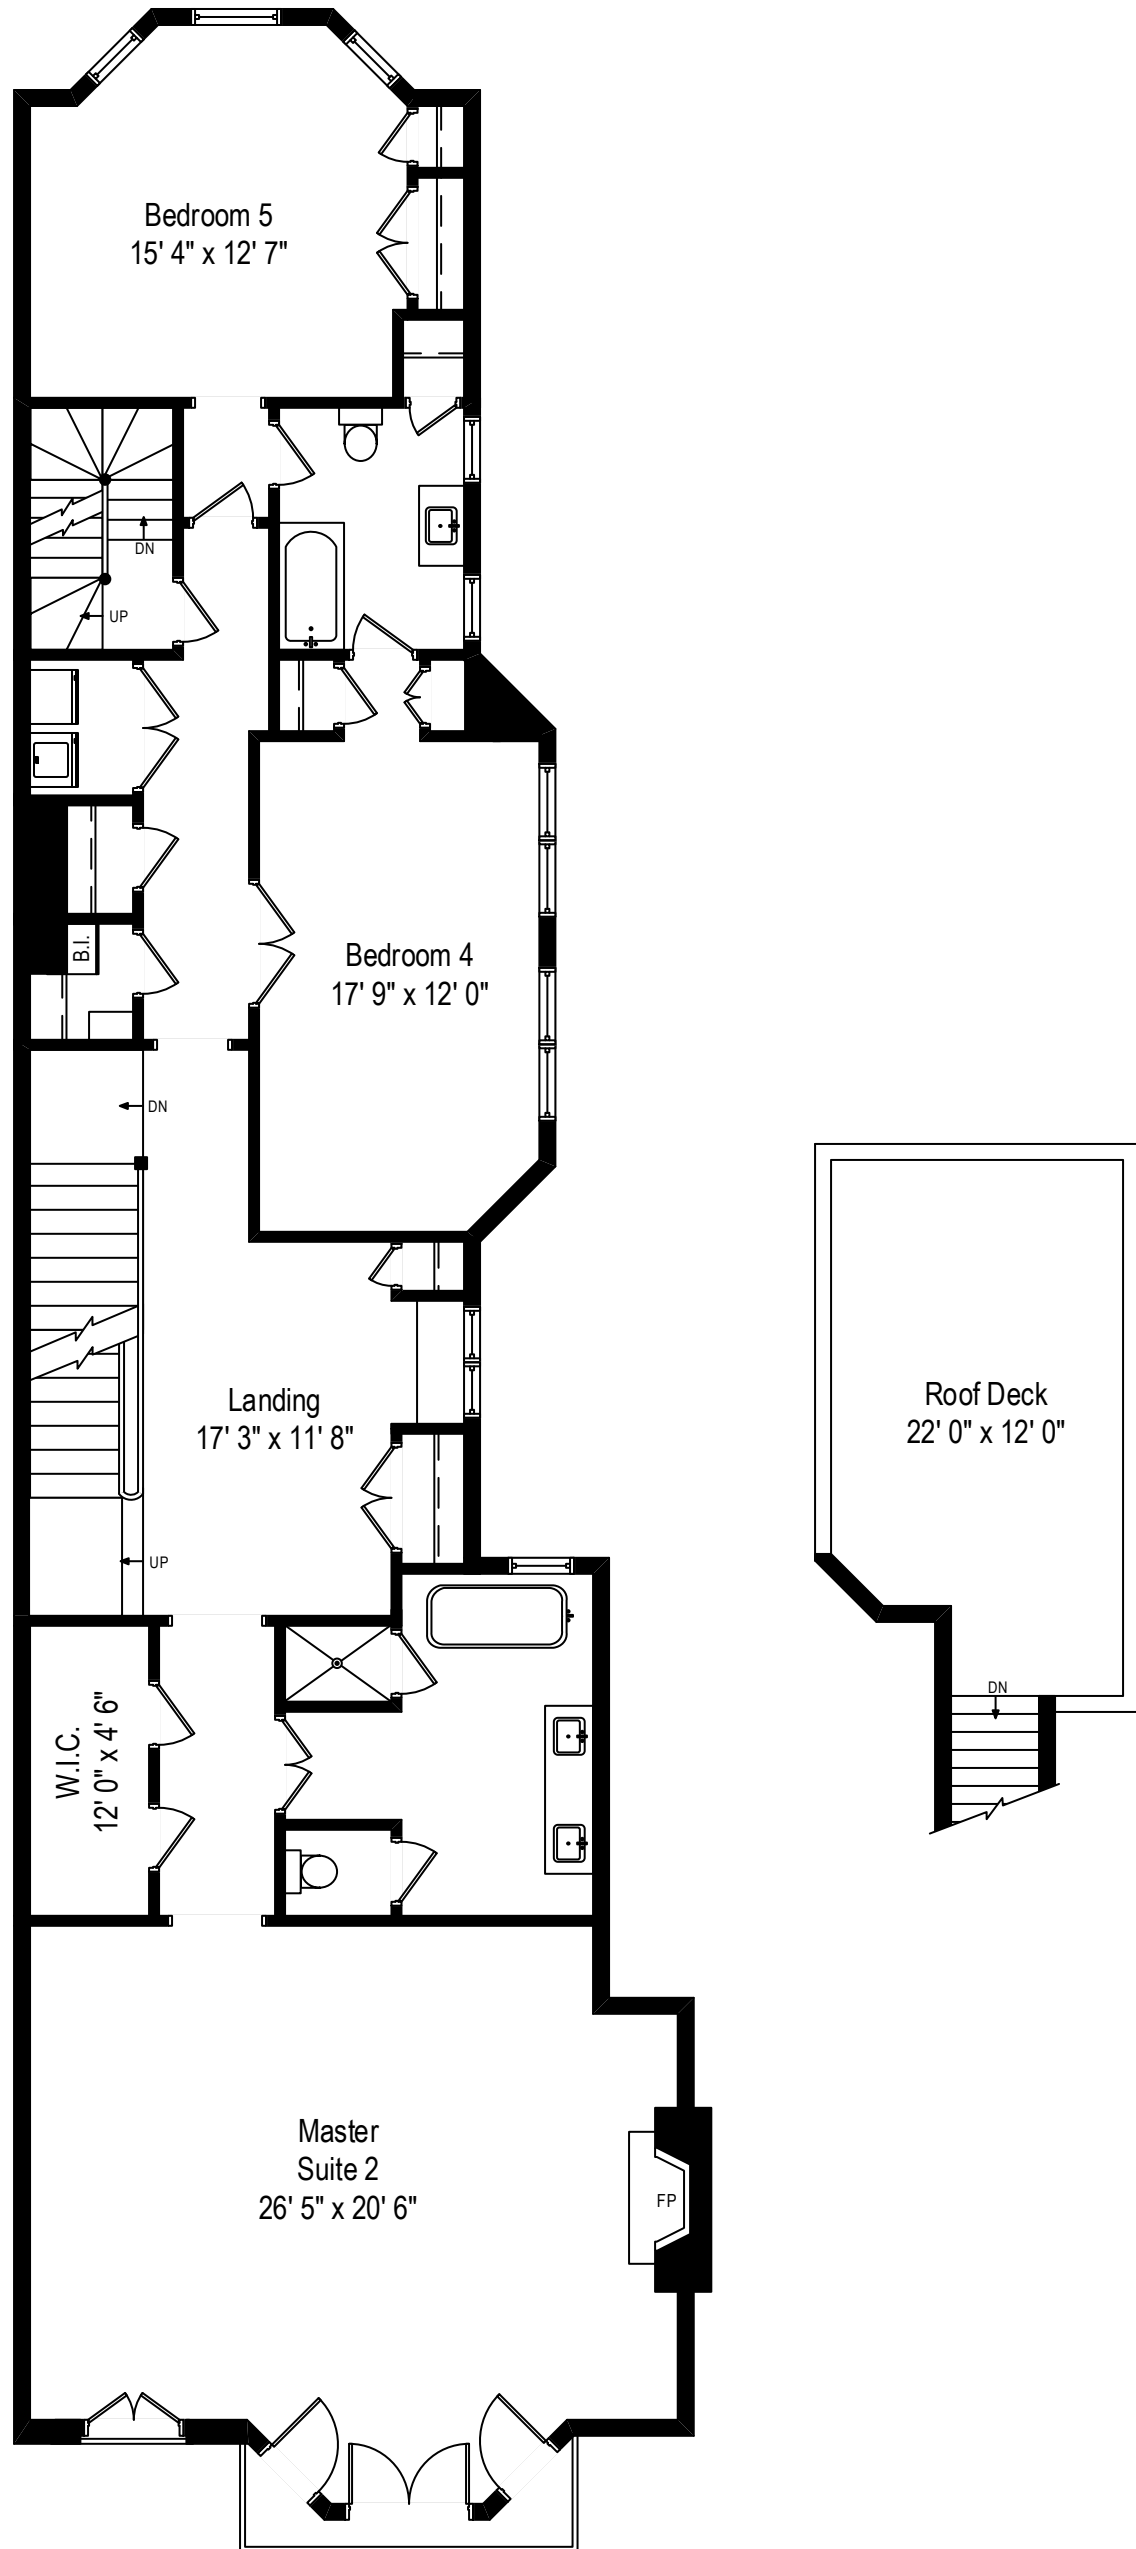

1521 N. State Parkway – Chicago, IL 60610

First Level

1521 N. State Parkway – Chicago, IL 60610

Second Level

All dimensions are approximate. This plan is for marketing purposes only.

1521 N. State Parkway – Chicago, IL 60610