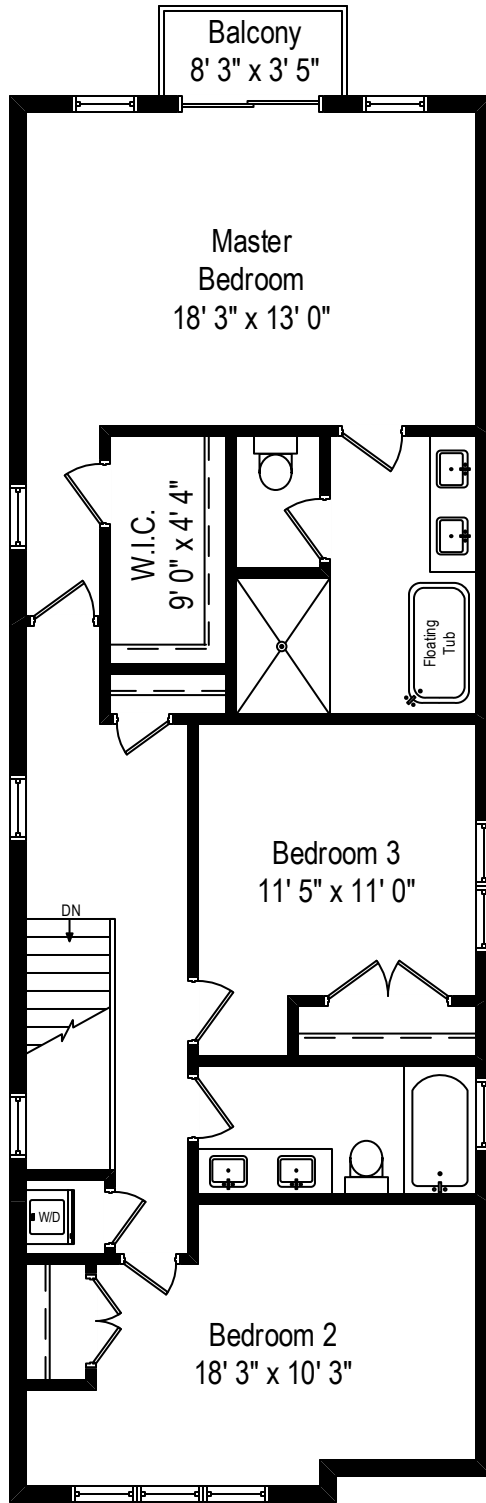

4323 N. Central Park Avenue – Chicago, IL 60618

First Level

4323 N. Central Park Avenue – Chicago, IL 60618

Second Level

4323 N. Central Park Avenue – Chicago, IL 60618

Lower Level