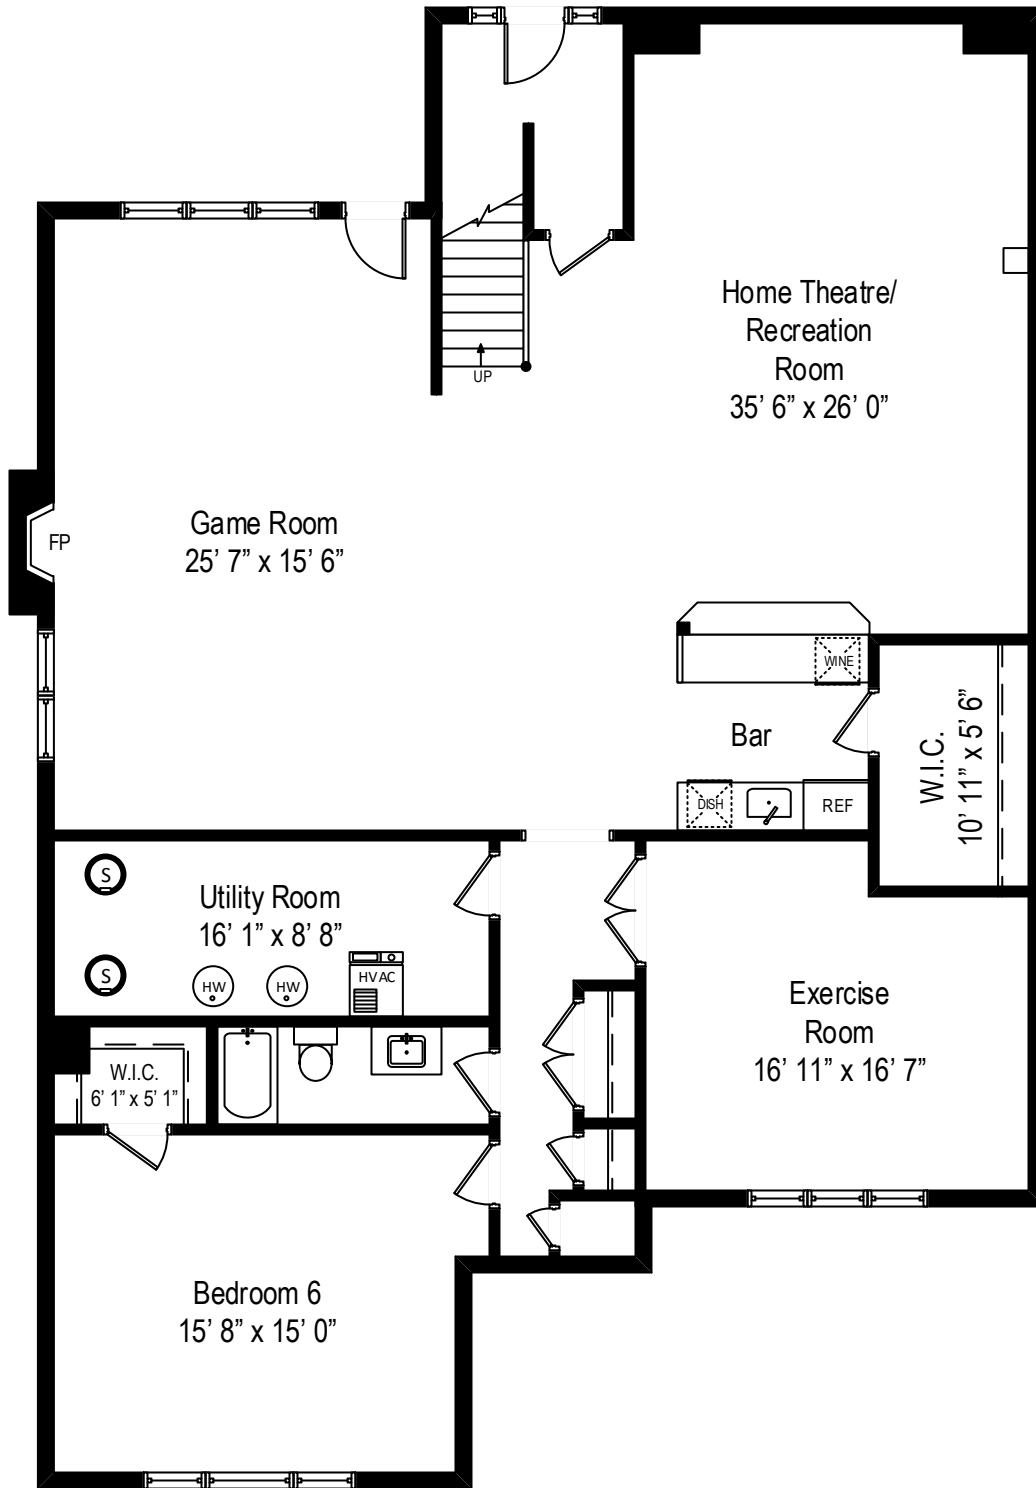

1336 Chestnut Avenue - Wilmette, IL 60091

First Level

All dimensions are approximate. This plan is for marketing purposes only.

1336 Chestnut Avenue - Wilmette, IL 60091

Second Level

All dimensions are approximate. This plan is for marketing purposes only.

1336 Chestnut Avenue - Wilmette, IL 60091

Third Level

1336 Chestnut Avenue - Wilmette, IL 60091

Lower Level