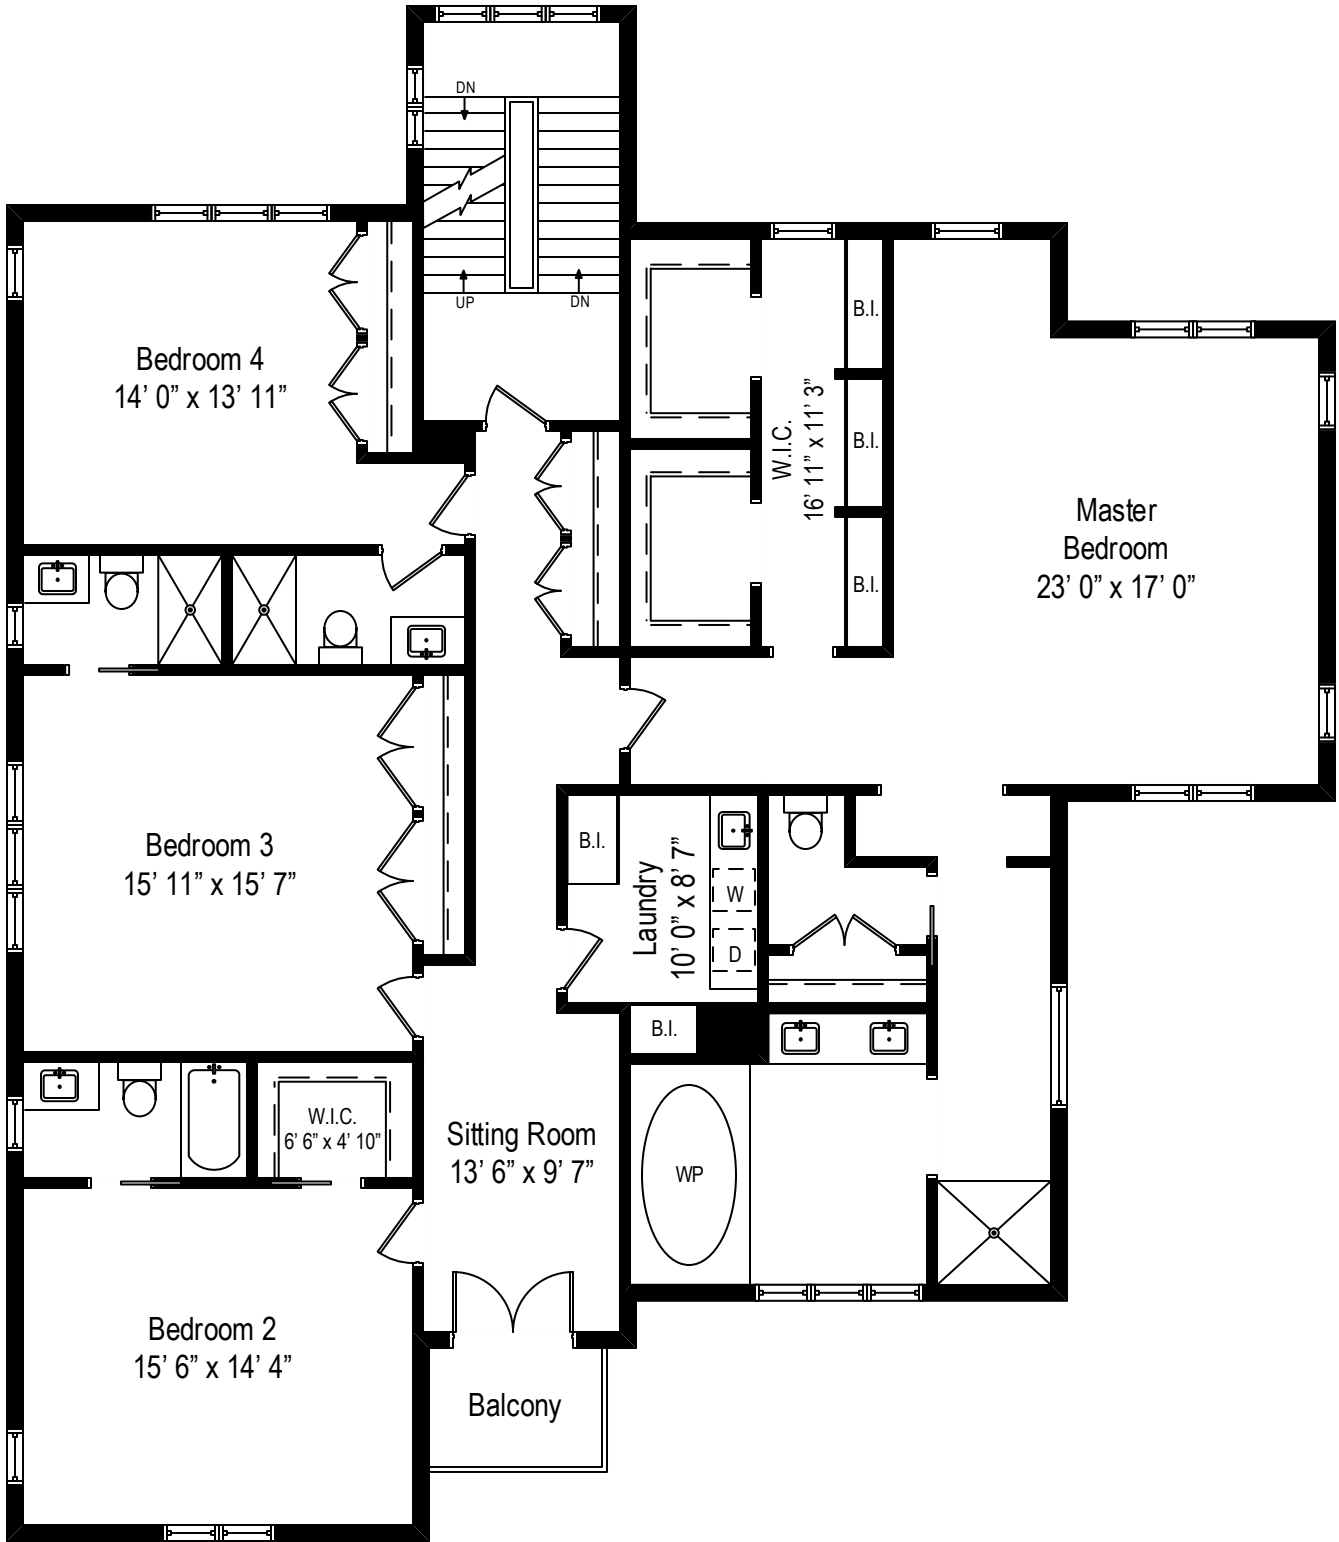

1336 Chestnut Avenue - Wilmette, IL 60091

First Level

All dimensions are approximate. This plan is for marketing purposes only.

1336 Chestnut Avenue - Wilmette, IL 60091

Second Level

All dimensions are approximate. This plan is for marketing purposes only.

1336 Chestnut Avenue - Wilmette, IL 60091

Third Level

1336 Chestnut Avenue - Wilmette, IL 60091

Lower Level