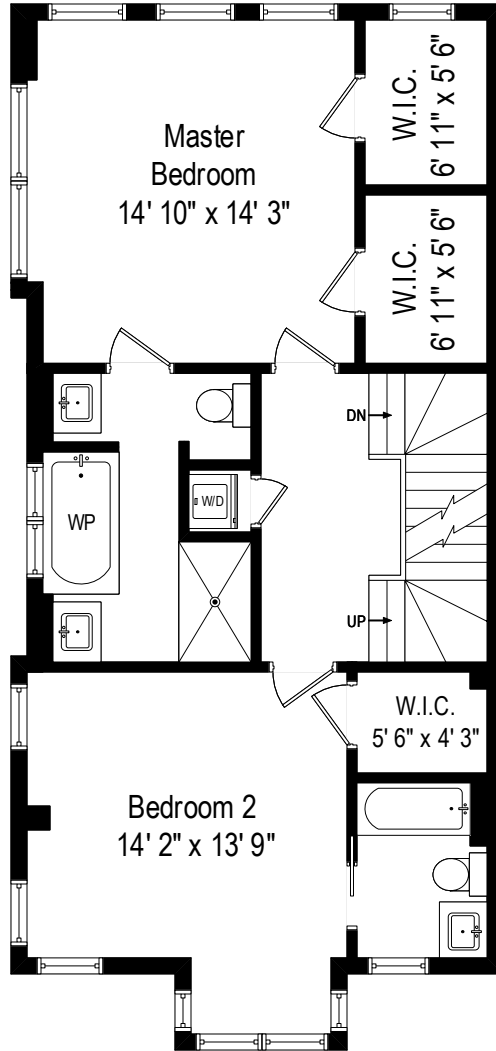

2342 W. Wabansia Avenue - Chicago, IL 60647

First Level

All dimensions are approximate. This plan is for marketing purposes only.

2342 W. Wabansia Avenue - Chicago, IL 60647

Second Level

All dimensions are approximate. This plan is for marketing purposes only.

2342 W. Wabansia Avenue - Chicago, IL 60647

Third Level

2342 W. Wabansia Avenue - Chicago, IL 60647

Lower Level

All dimensions are approximate. This plan is for marketing purposes only.