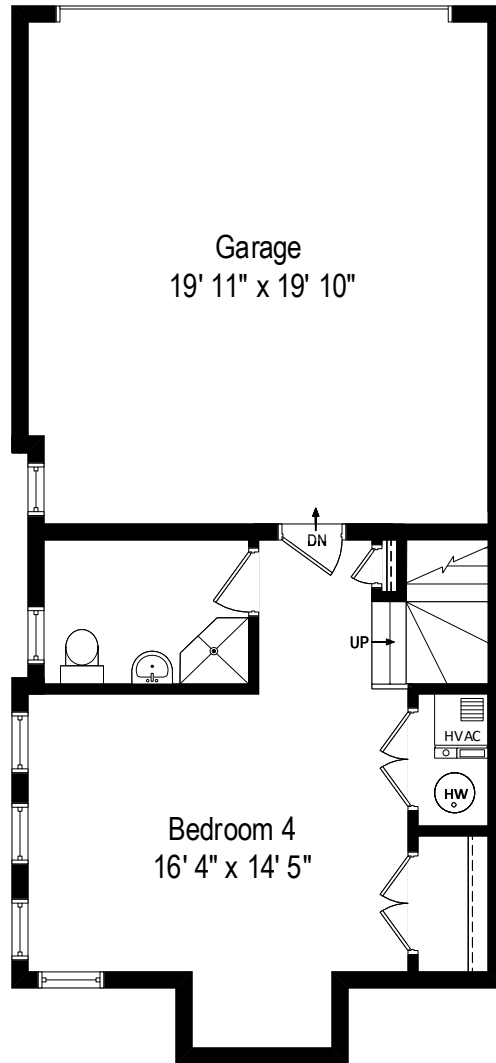

2342 W. Wabansia Avenue - Chicago, IL 60647

First Level

All dimensions are approximate. This plan is for marketing purposes only.

2342 W. Wabansia Avenue - Chicago, IL 60647

Second Level

All dimensions are approximate. This plan is for marketing purposes only.

2342 W. Wabansia Avenue - Chicago, IL 60647

Third Level

2342 W. Wabansia Avenue - Chicago, IL 60647

Lower Level

All dimensions are approximate. This plan is for marketing purposes only.