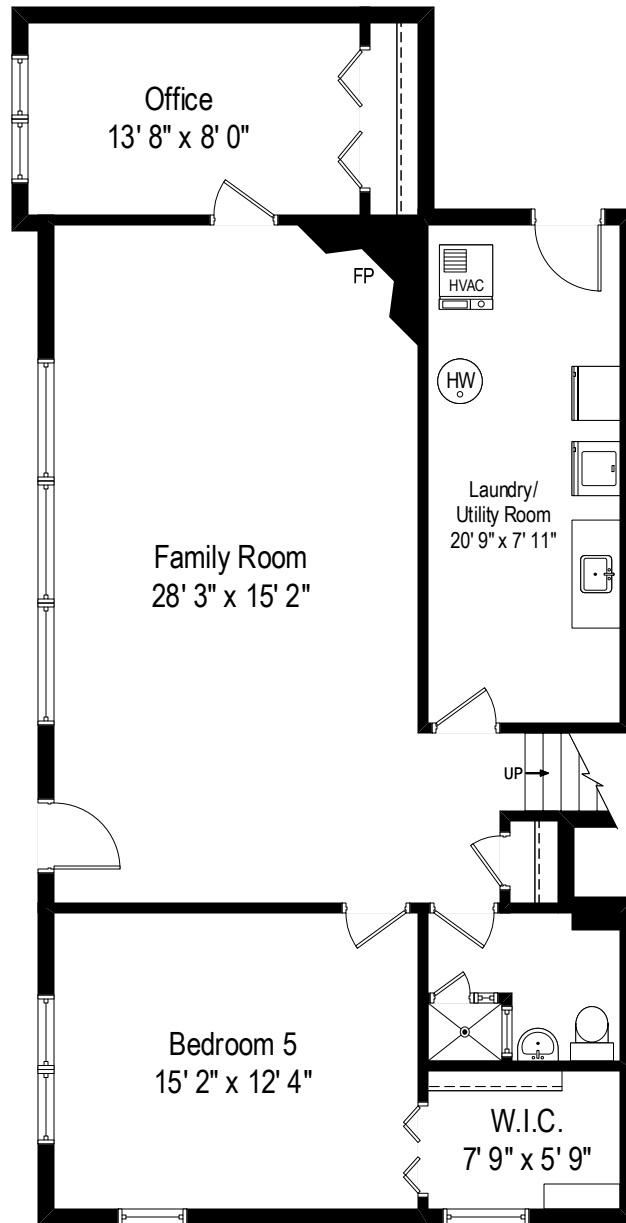

280 Cedar Lane – Glencoe, IL 60022

First Level

All dimensions are approximate. This plan is for marketing purposes only.

280 Cedar Lane – Glencoe, IL 60022

Second Level

280 Cedar Lane – Glencoe, IL 60022

Lower Level