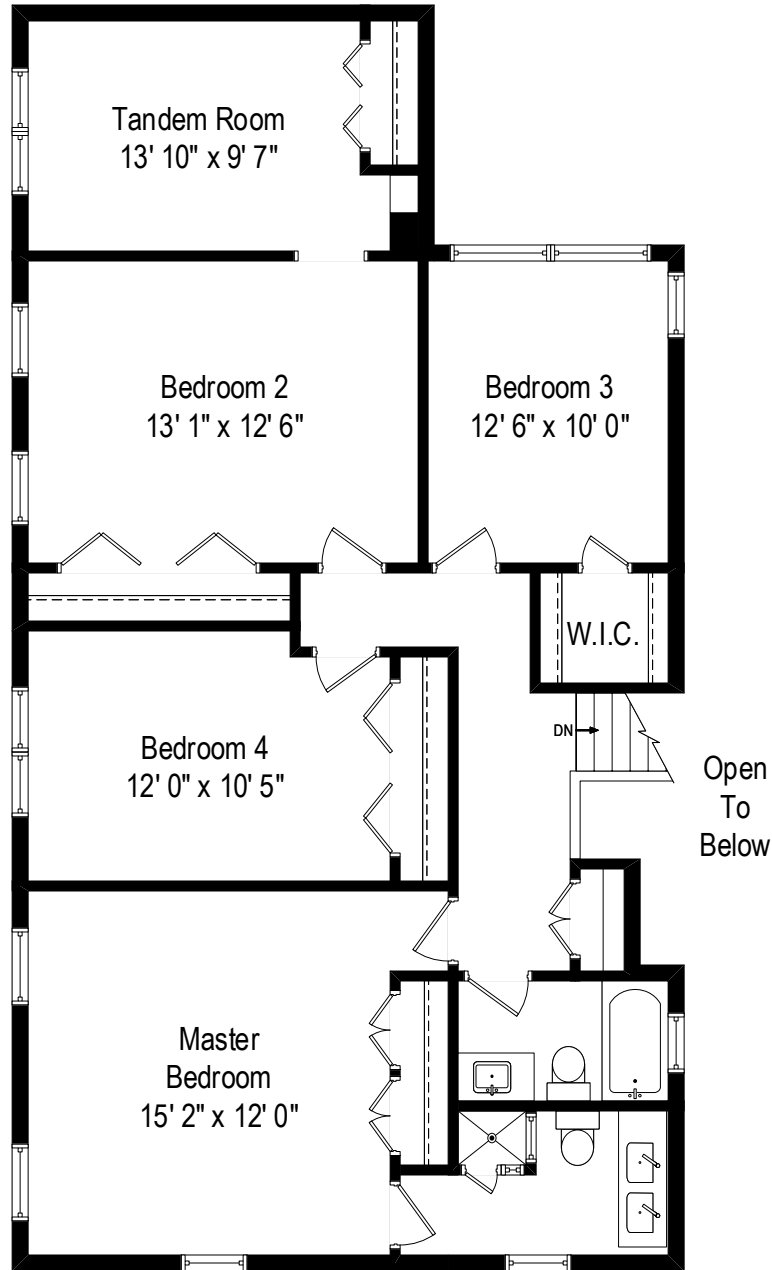

280 Cedar Lane – Glencoe, IL 60022

First Level

All dimensions are approximate. This plan is for marketing purposes only.

280 Cedar Lane – Glencoe, IL 60022

Second Level

280 Cedar Lane – Glencoe, IL 60022

Lower Level