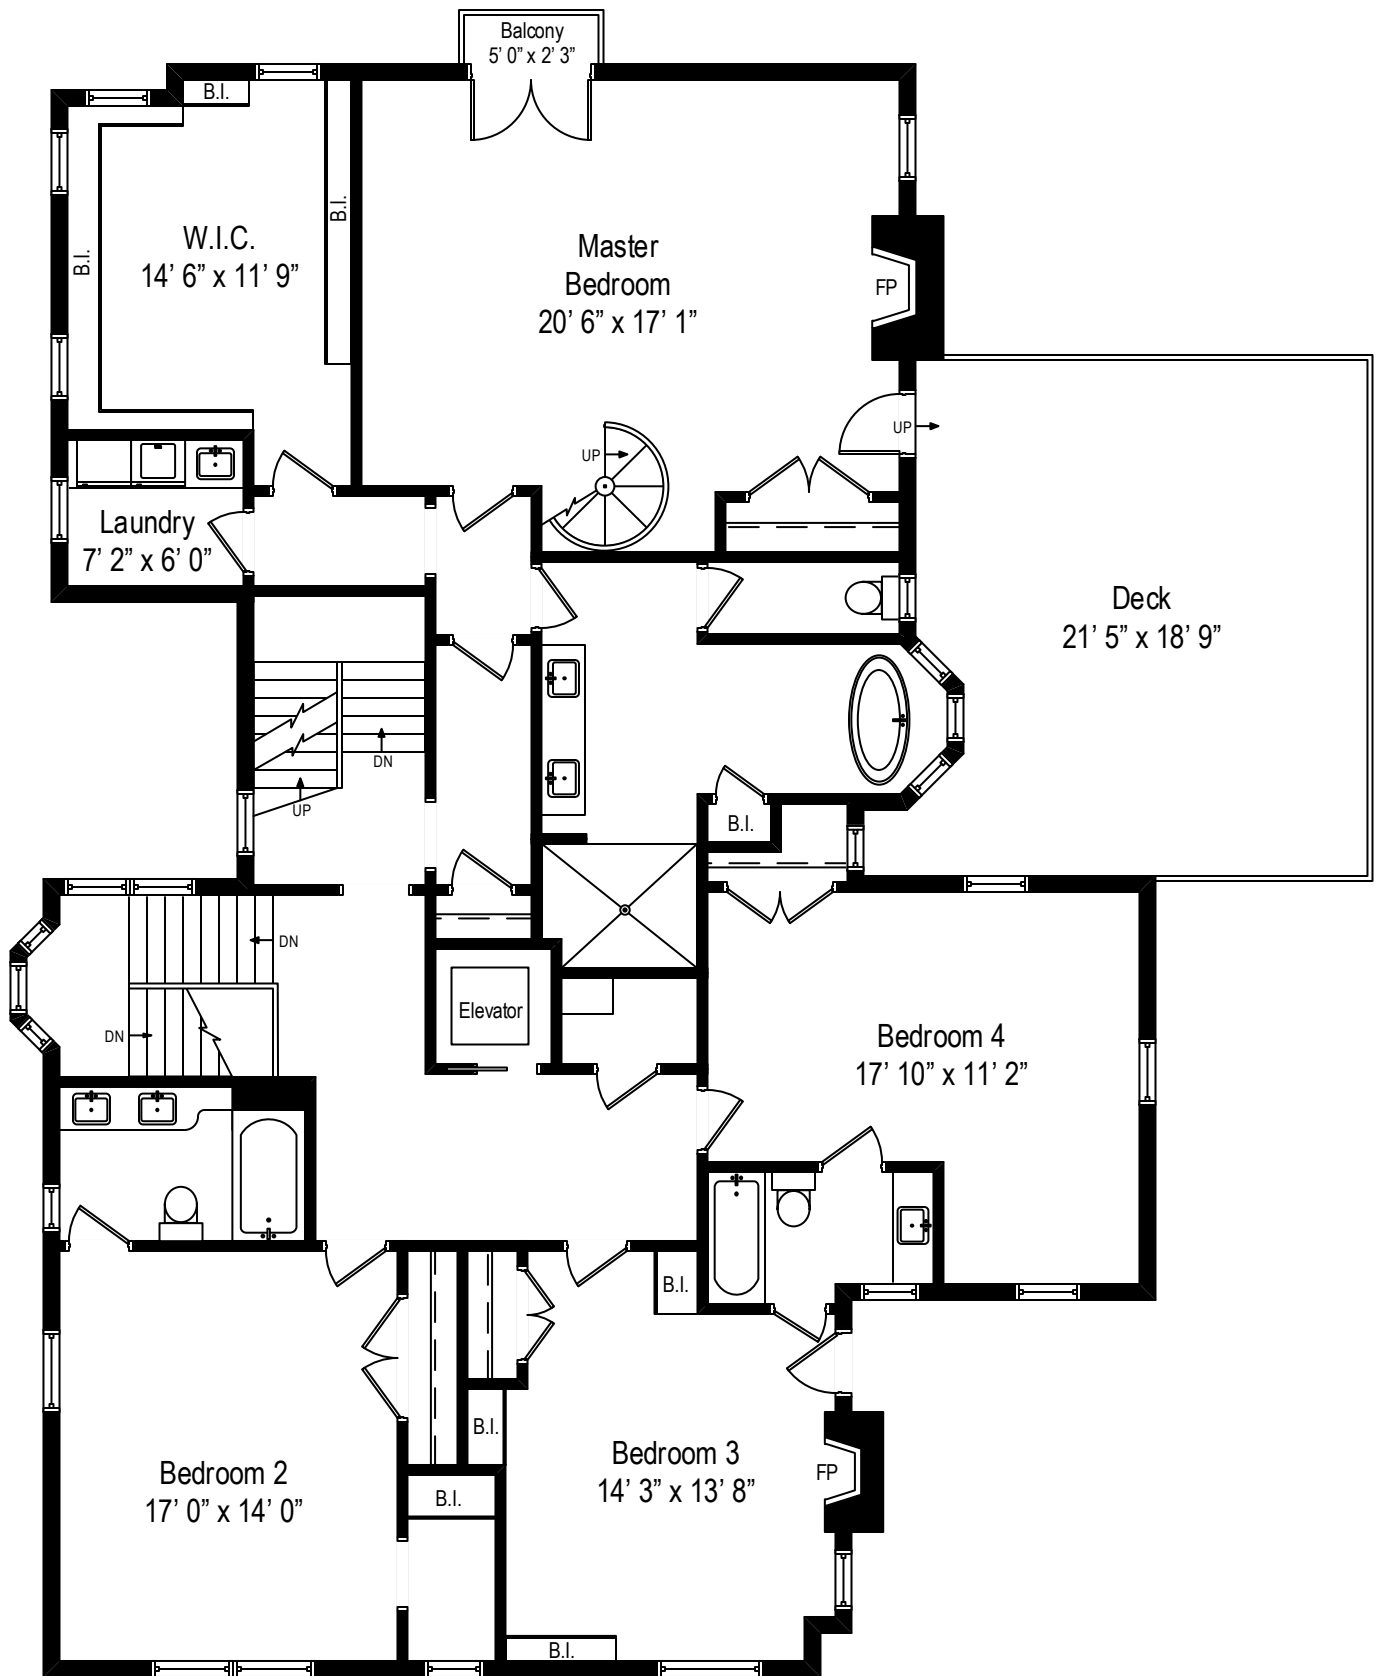

1216 Chestnut Avenue – Wilmette, IL 60091

First Level

1216 Chestnut Avenue – Wilmette, IL 60091

Second Level

All dimensions are approximate. This plan is for marketing purposes only.

1216 Chestnut Avenue – Wilmette, IL 60091

Third Level

1216 Chestnut Avenue – Wilmette, IL 60091

Lower Level

1216 Chestnut Avenue – Wilmette, IL 60091

Coach House