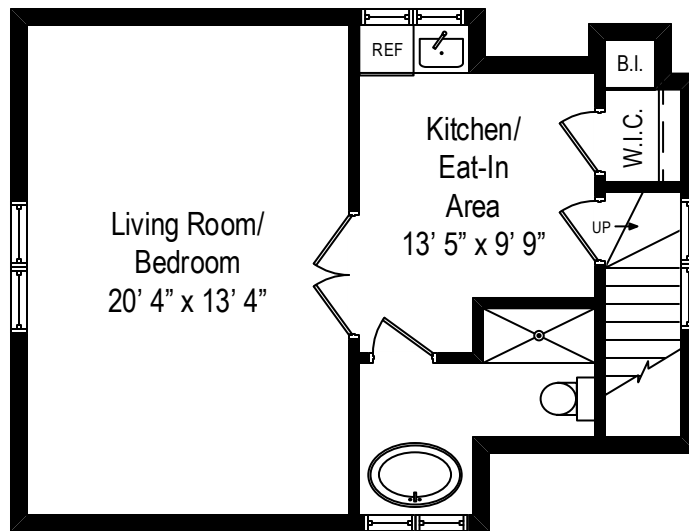

1216 Chestnut Avenue – Wilmette, IL 60091

First Level

1216 Chestnut Avenue – Wilmette, IL 60091

Second Level

All dimensions are approximate. This plan is for marketing purposes only.

1216 Chestnut Avenue – Wilmette, IL 60091

Third Level

1216 Chestnut Avenue – Wilmette, IL 60091

Lower Level

1216 Chestnut Avenue – Wilmette, IL 60091

Coach House