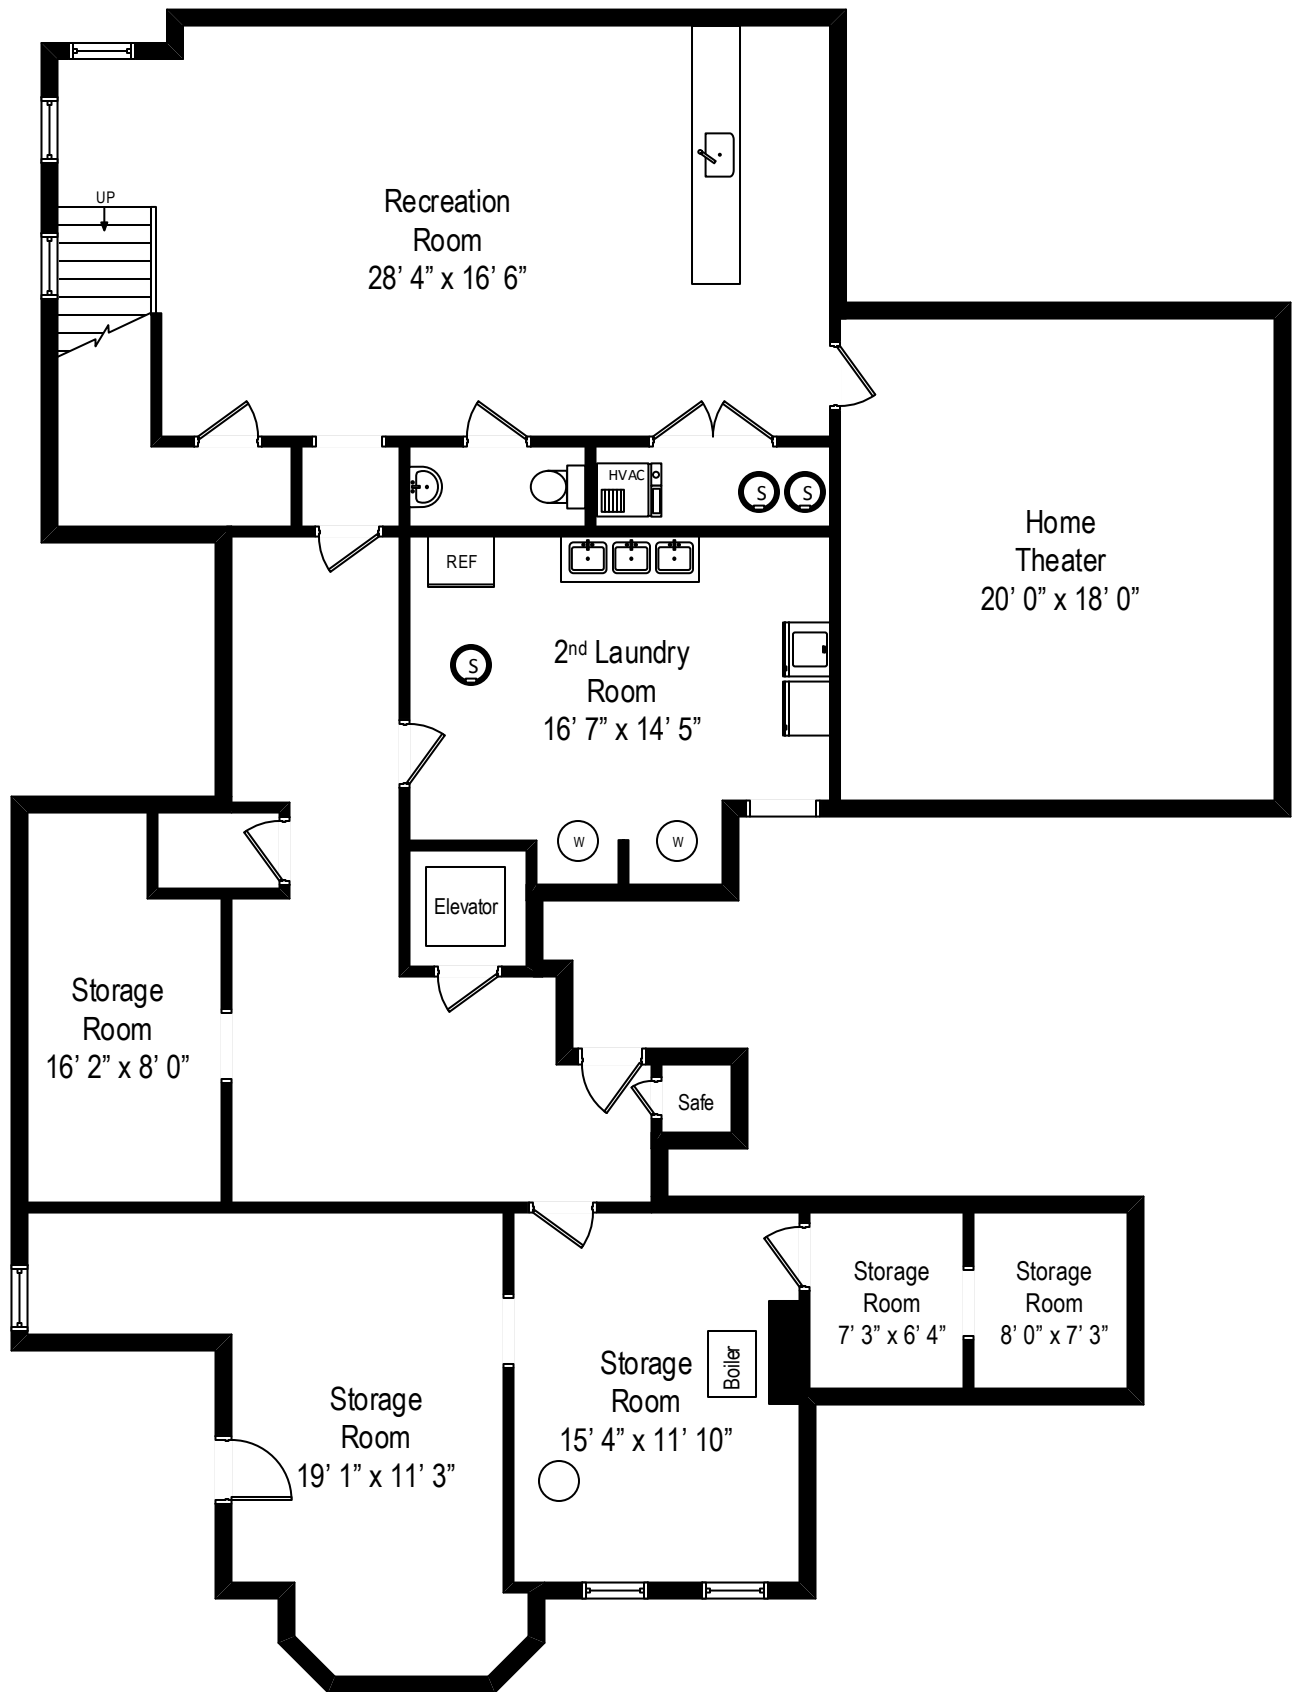

1216 Chestnut Avenue – Wilmette, IL 60091

First Level

1216 Chestnut Avenue – Wilmette, IL 60091

Second Level

All dimensions are approximate. This plan is for marketing purposes only.

1216 Chestnut Avenue – Wilmette, IL 60091

Third Level

1216 Chestnut Avenue – Wilmette, IL 60091

Lower Level

1216 Chestnut Avenue – Wilmette, IL 60091

Coach House