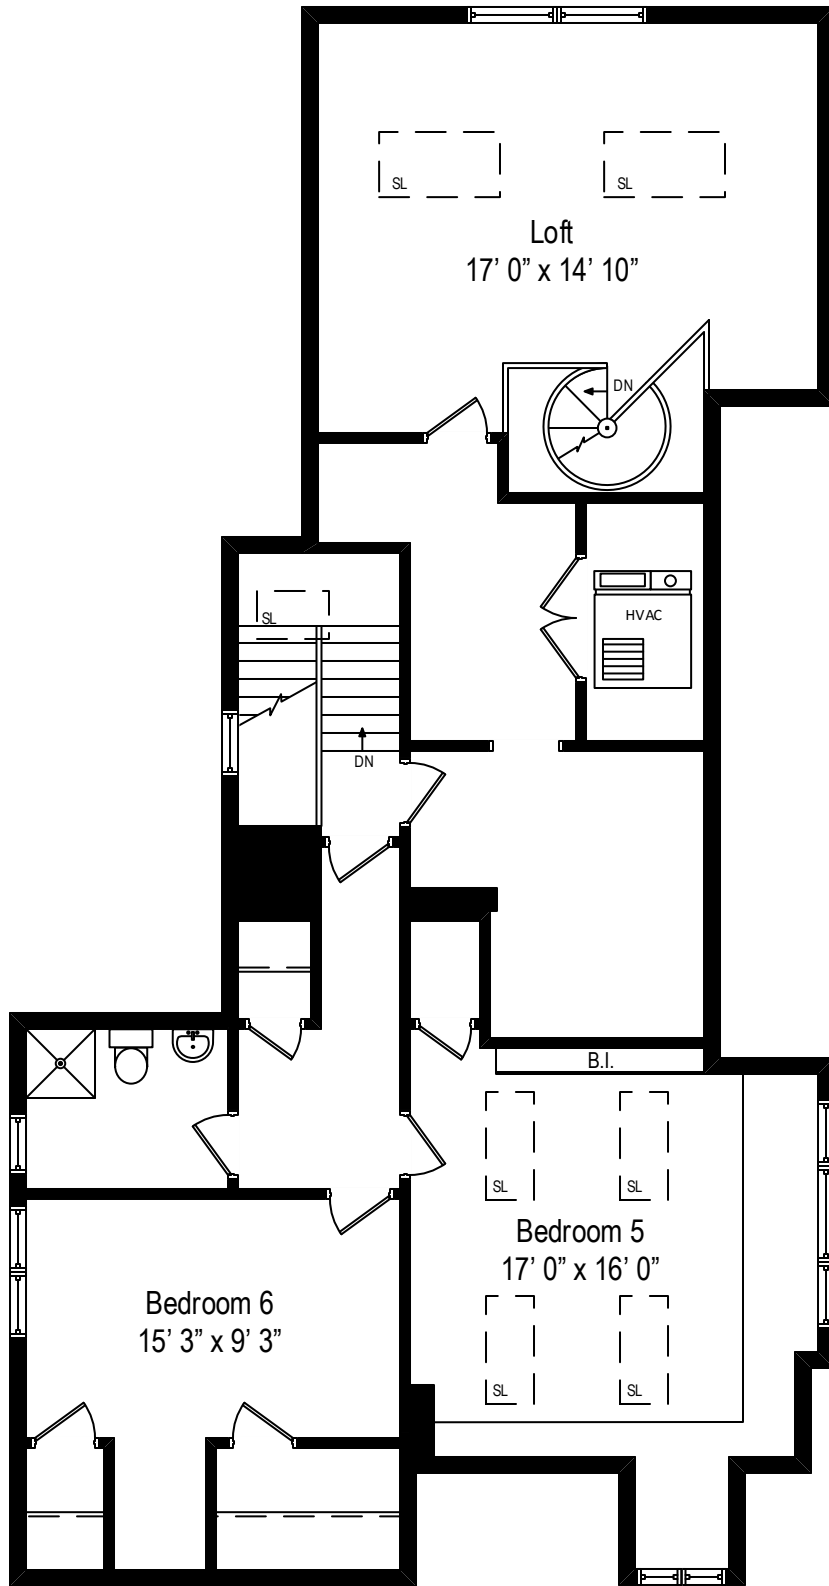

1216 Chestnut Avenue – Wilmette, IL 60091

First Level

1216 Chestnut Avenue – Wilmette, IL 60091

Second Level

All dimensions are approximate. This plan is for marketing purposes only.

1216 Chestnut Avenue – Wilmette, IL 60091

Third Level

1216 Chestnut Avenue – Wilmette, IL 60091

Lower Level

1216 Chestnut Avenue – Wilmette, IL 60091

Coach House