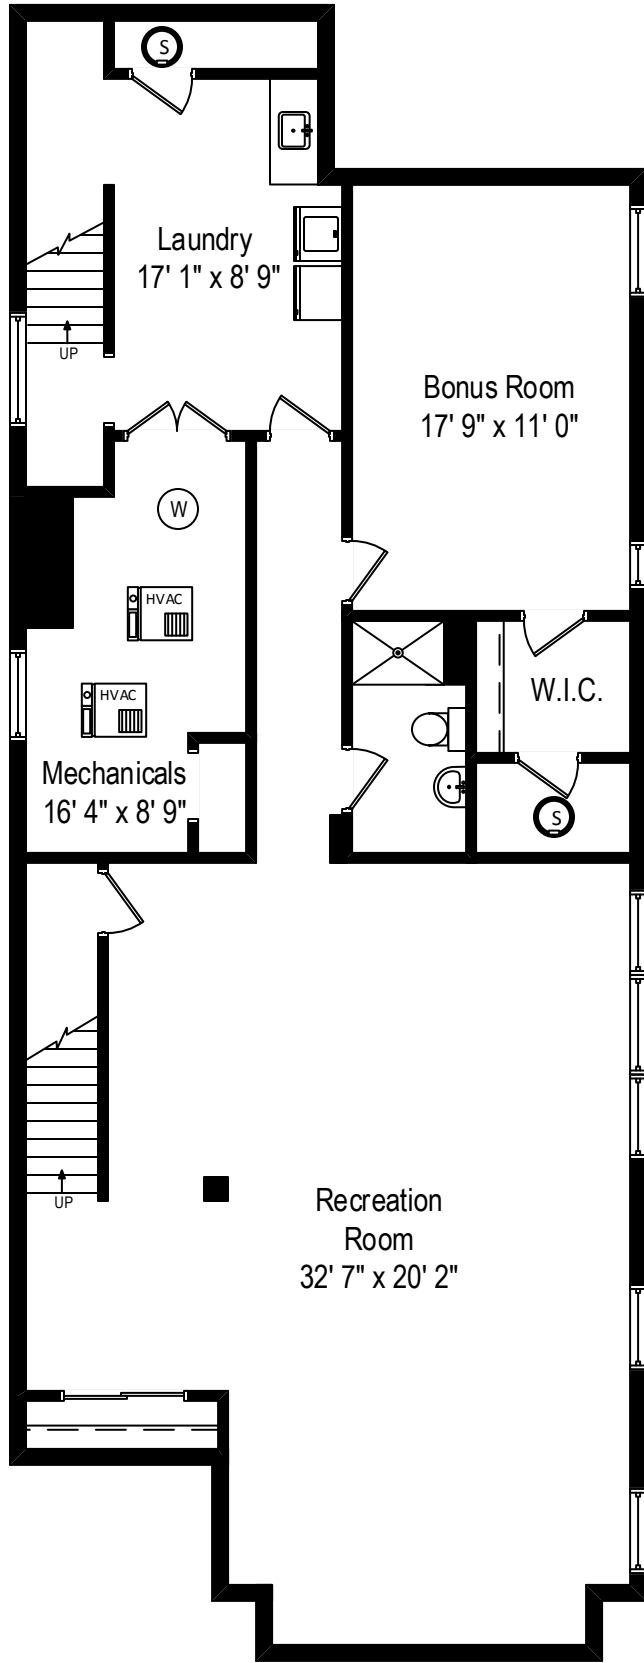

244 Mary Street – Glencoe, IL 60022

First Level

244 Mary Street – Glencoe, IL 60022

Second Level

All dimensions are approximate. This plan is for marketing purposes only.

244 Mary Street – Glencoe, IL 60022

Third Level

All dimensions are approximate. This plan is for marketing purposes only.

244 Mary Street – Glencoe, IL 60022

Lower Level