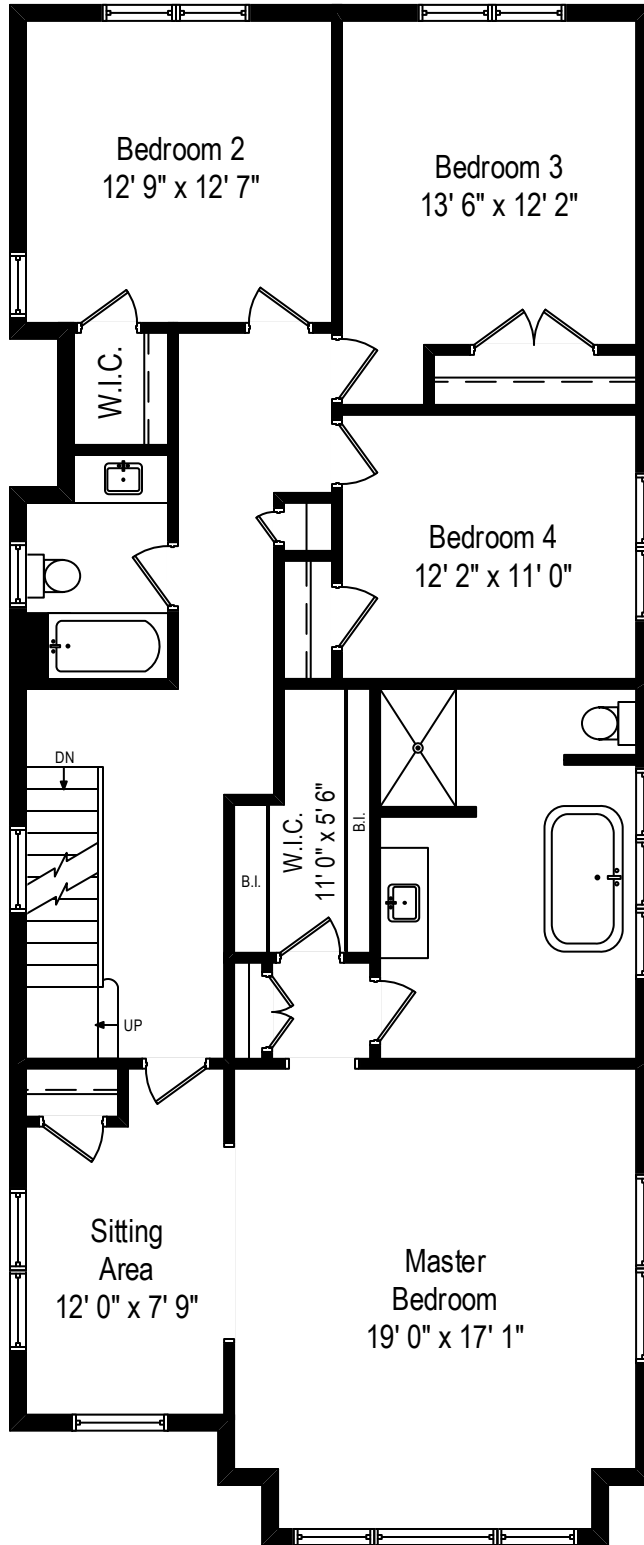

244 Mary Street – Glencoe, IL 60022

First Level

244 Mary Street – Glencoe, IL 60022

Second Level

All dimensions are approximate. This plan is for marketing purposes only.

244 Mary Street – Glencoe, IL 60022

Third Level

All dimensions are approximate. This plan is for marketing purposes only.

244 Mary Street – Glencoe, IL 60022

Lower Level