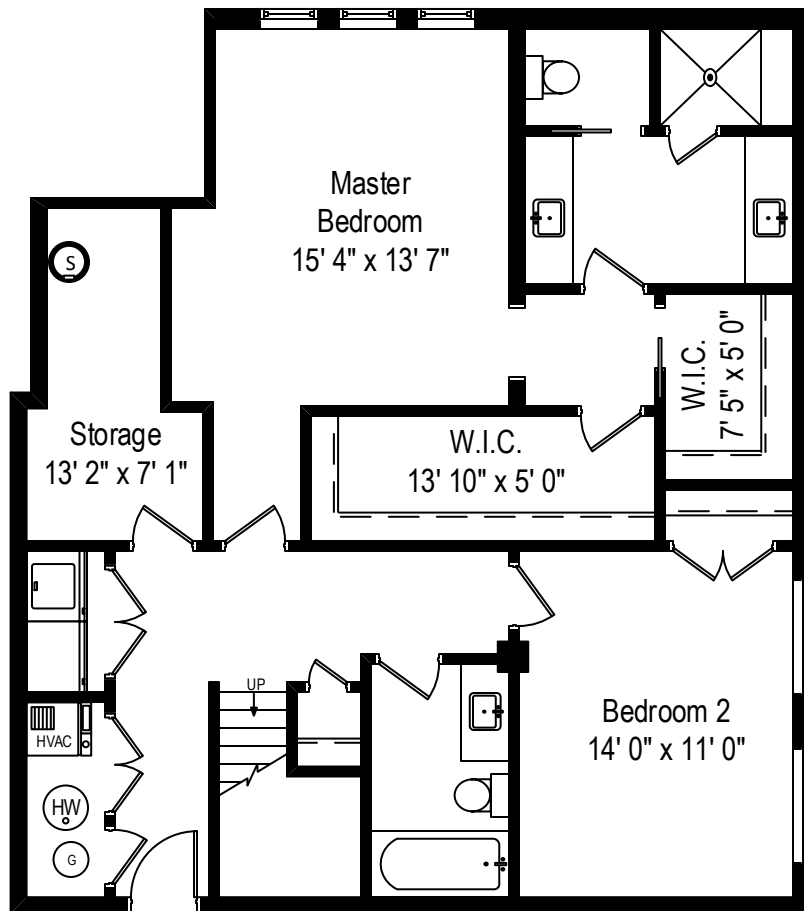

456 N. Carpenter – Chicago, IL 60642

First Level

456 N. Carpenter – Chicago, IL 60642

Lower Level

All dimensions are approximate. This plan is for marketing purposes only.