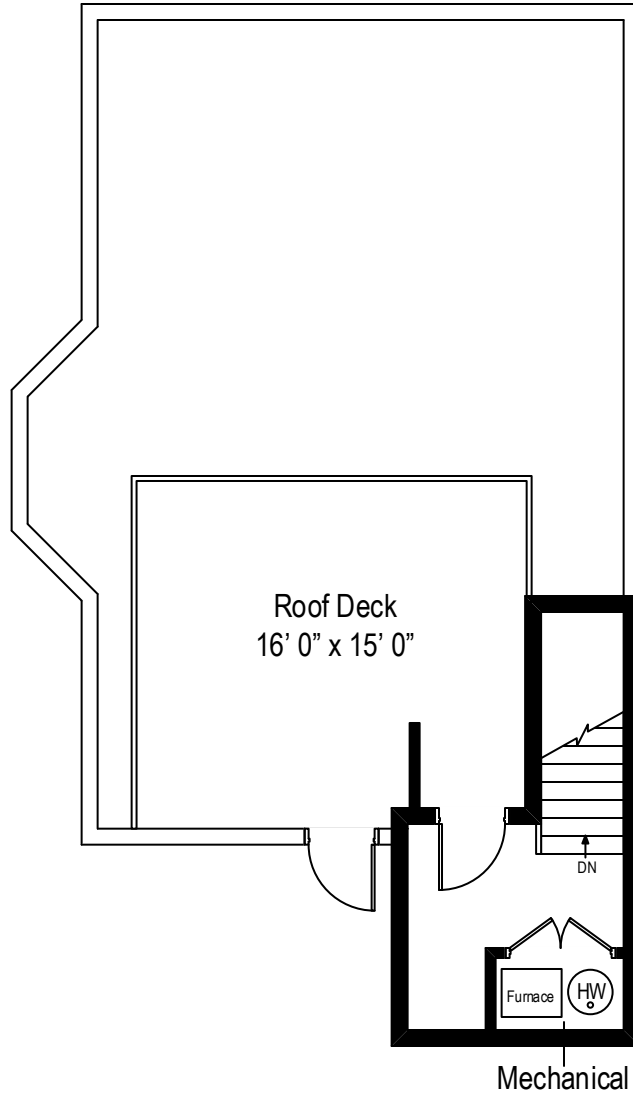

1254 W. Winnemac Unit 3S – Chicago, IL 60640

Simplex Level

All dimensions are approximate. This plan is for marketing purposes only.

1254 W. Winnemac Unit 3S – Chicago, IL 60640

Roof Deck Level