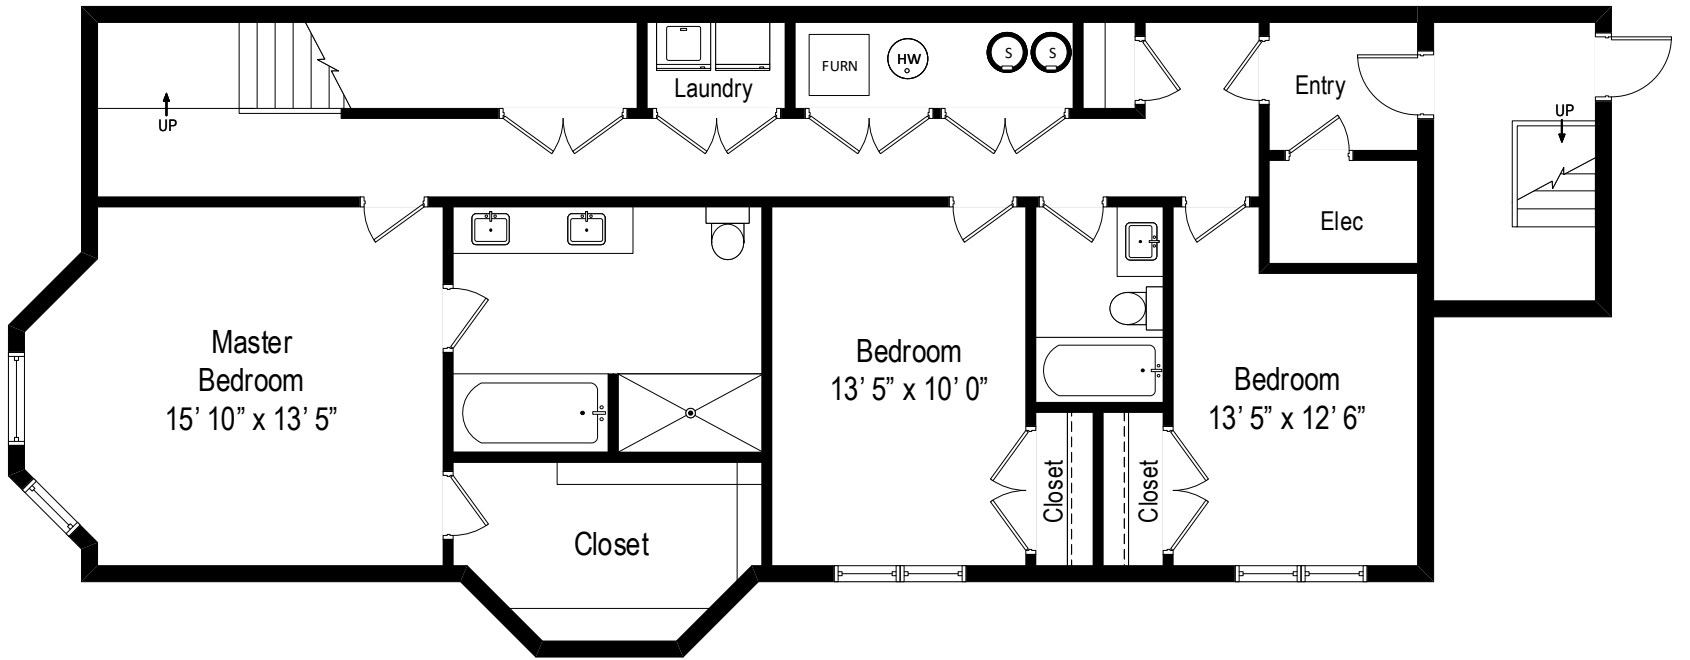

1254 W. Winnemac Unit 1S - Chicago, IL 60640.

Main Level

All dimensions are approximate. This plan is for marketing purposes only.

1254 W. Winnemac Unit 1S - Chicago, IL 60640.

Lower Level

All dimensions are approximate. This plan is for marketing purposes only.