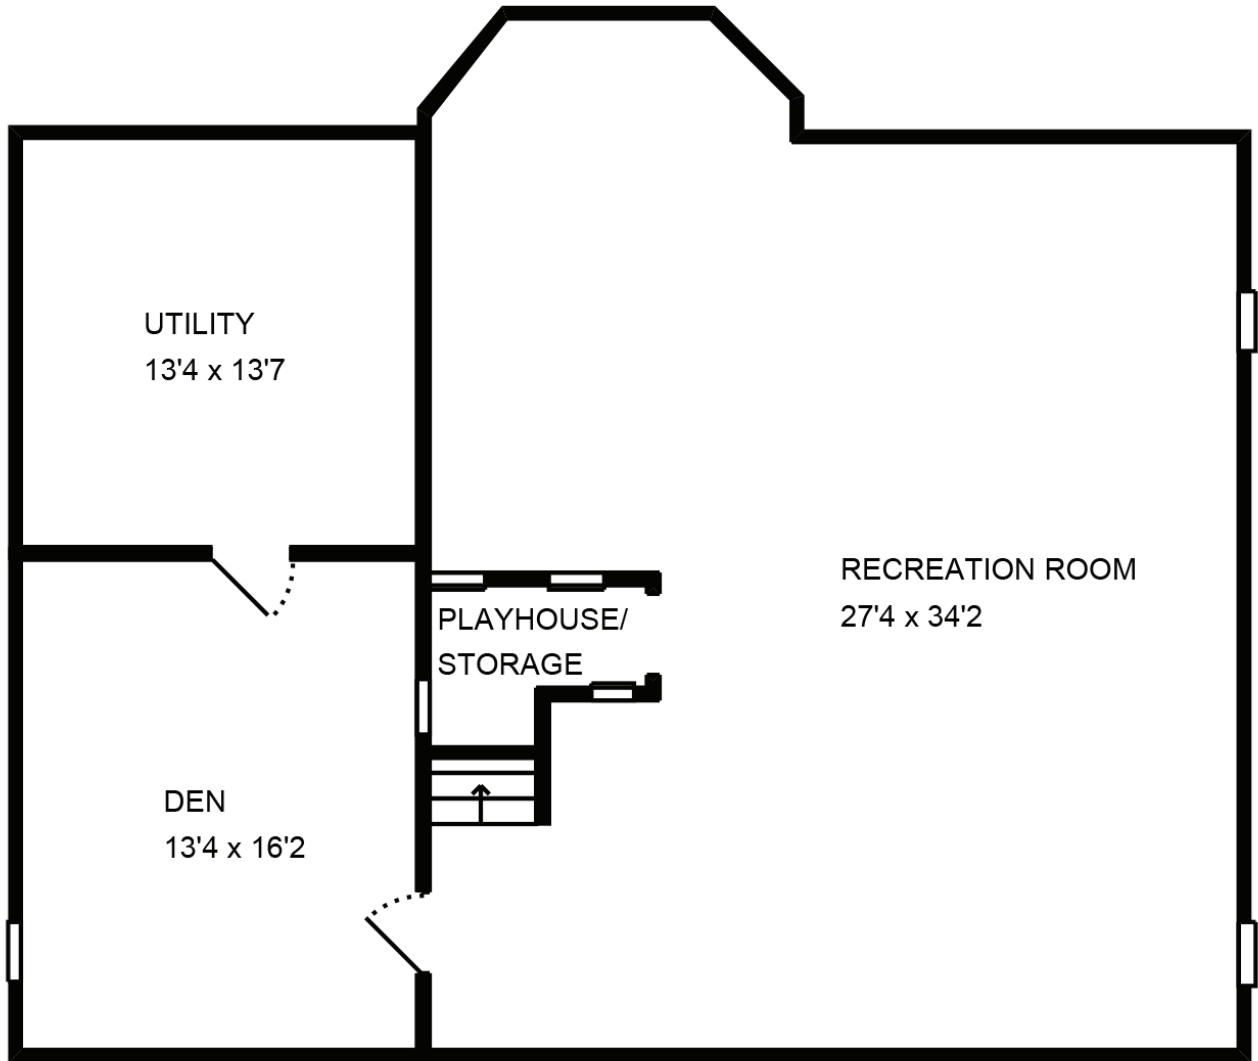

3338 Marquette Trl - Michigan City, IN 46360

First Level

3338 Marquette Trl - Michigan City, IN 46360

Second Level

3338 Marquette Trl - Michigan City, IN 46360

Lower Level