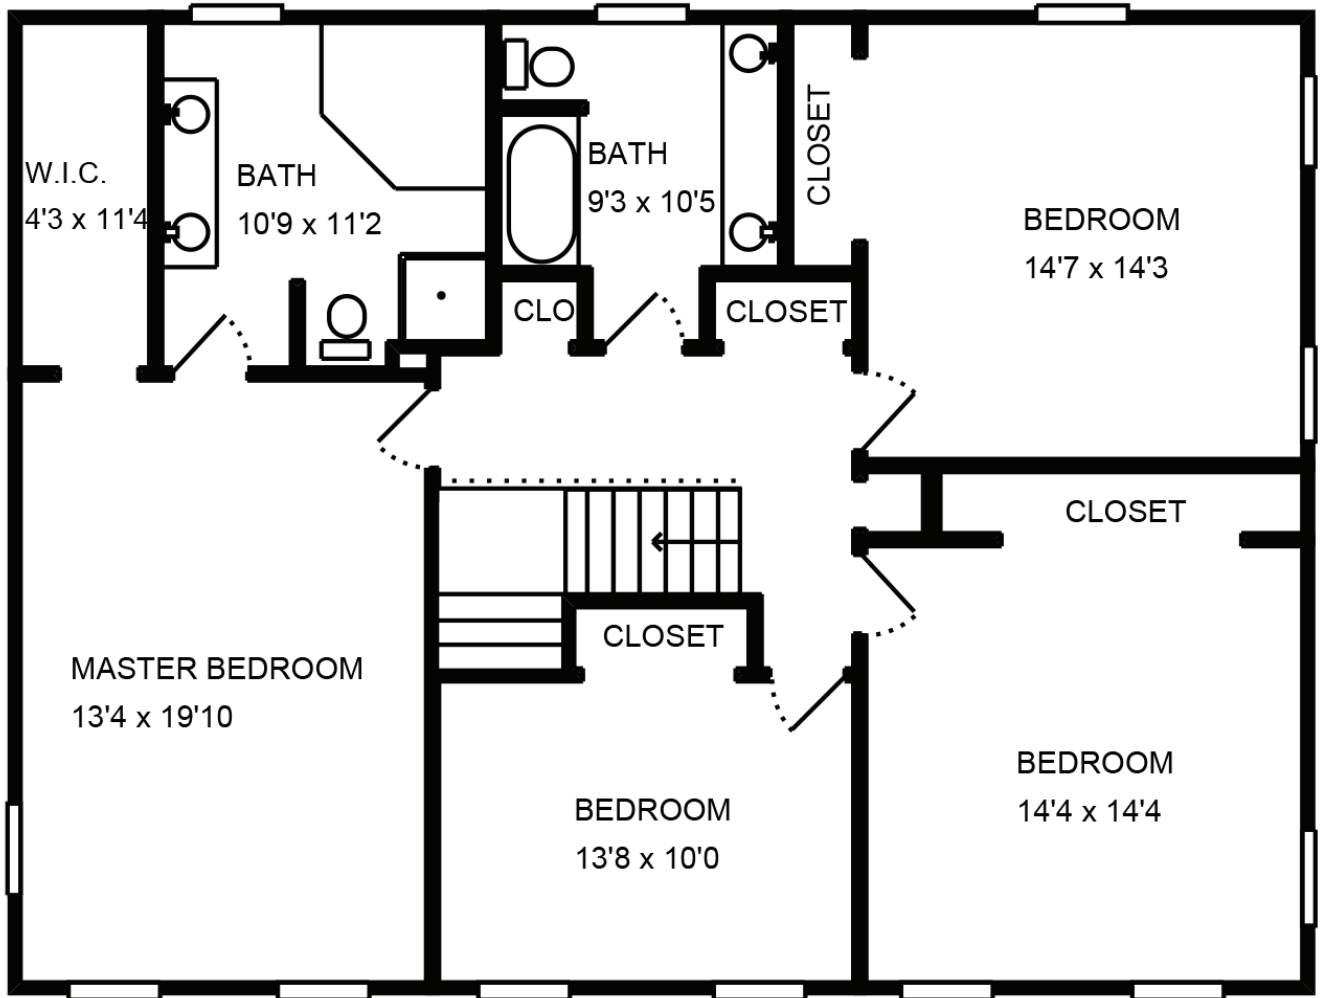

3338 Marquette Trl - Michigan City, IN 46360

First Level

3338 Marquette Trl - Michigan City, IN 46360

Second Level

3338 Marquette Trl - Michigan City, IN 46360

Lower Level