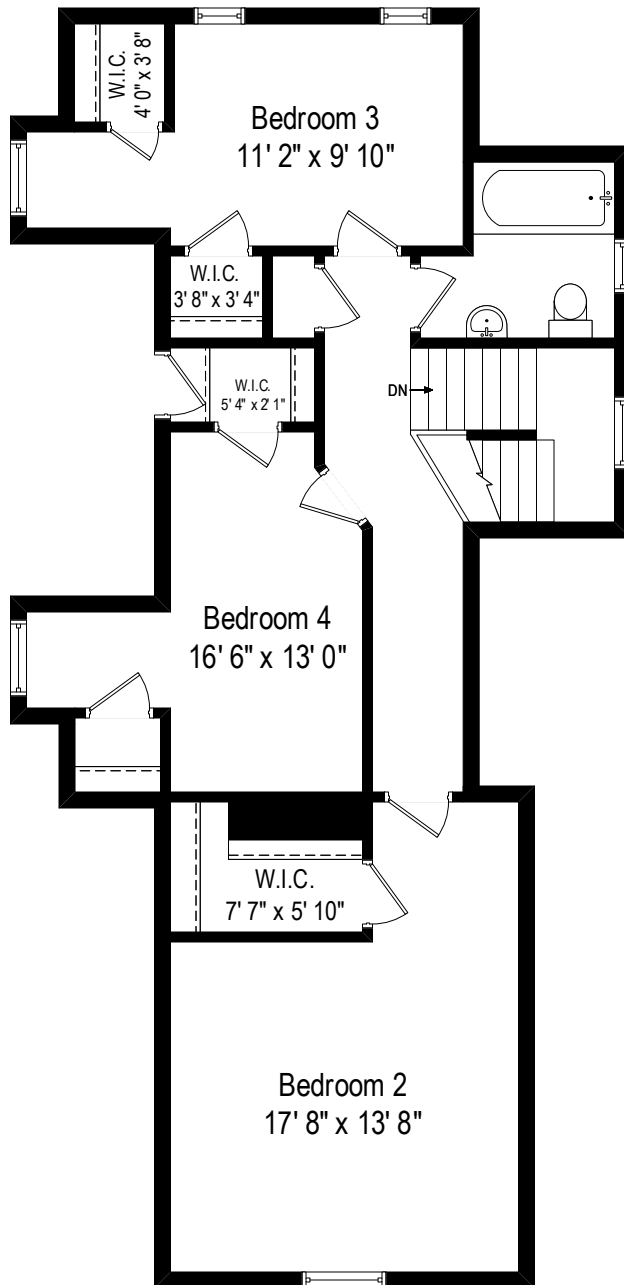

736 Park Avenue - Wilmette, IL 60091

First Level

All dimensions are approximate. This plan is for marketing purposes only.

736 Park Avenue - Wilmette, IL 60091

Second Level

All dimensions are approximate. This plan is for marketing purposes only.

736 Park Avenue - Wilmette, IL 60091

Lower Level