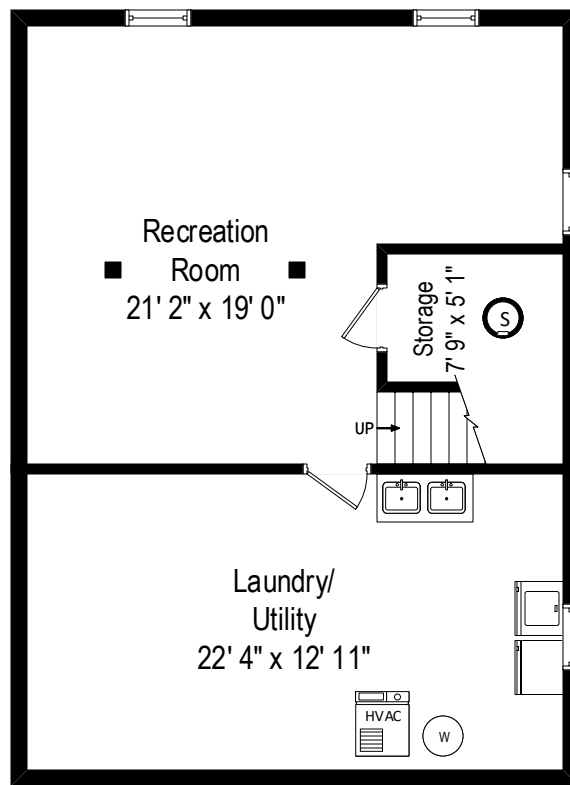

736 Park Avenue - Wilmette, IL 60091

First Level

All dimensions are approximate. This plan is for marketing purposes only.

736 Park Avenue - Wilmette, IL 60091

Second Level

All dimensions are approximate. This plan is for marketing purposes only.