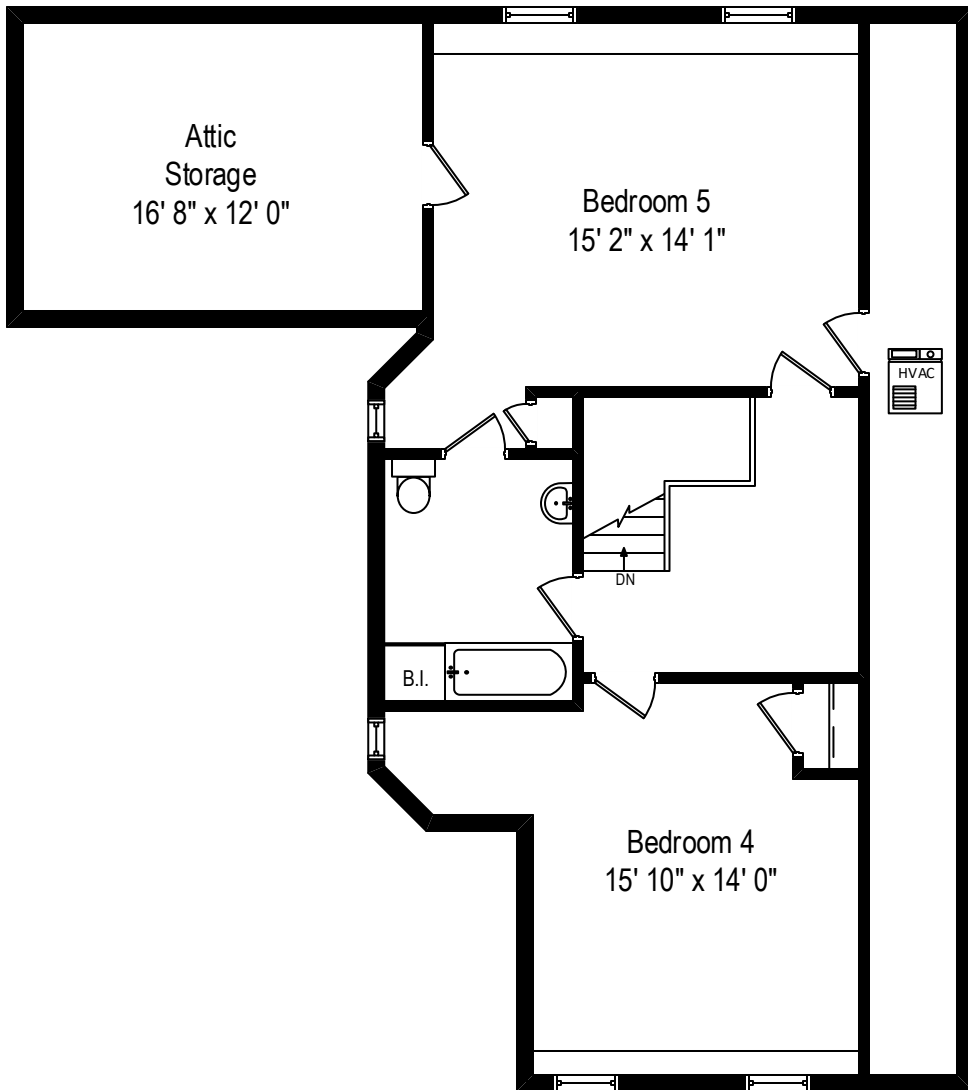

165 W. Fuller Lane - Winnetka, IL 60093

First Level

All dimensions are approximate. This plan is for marketing purposes only.

165 W. Fuller Lane - Winnetka, IL 60093

Second Level

165 W. Fuller Lane - Winnetka, IL 60093

Third Level

All dimensions are approximate. This plan is for marketing purposes only.

165 W. Fuller Lane - Winnetka, IL 60093

Lower Level