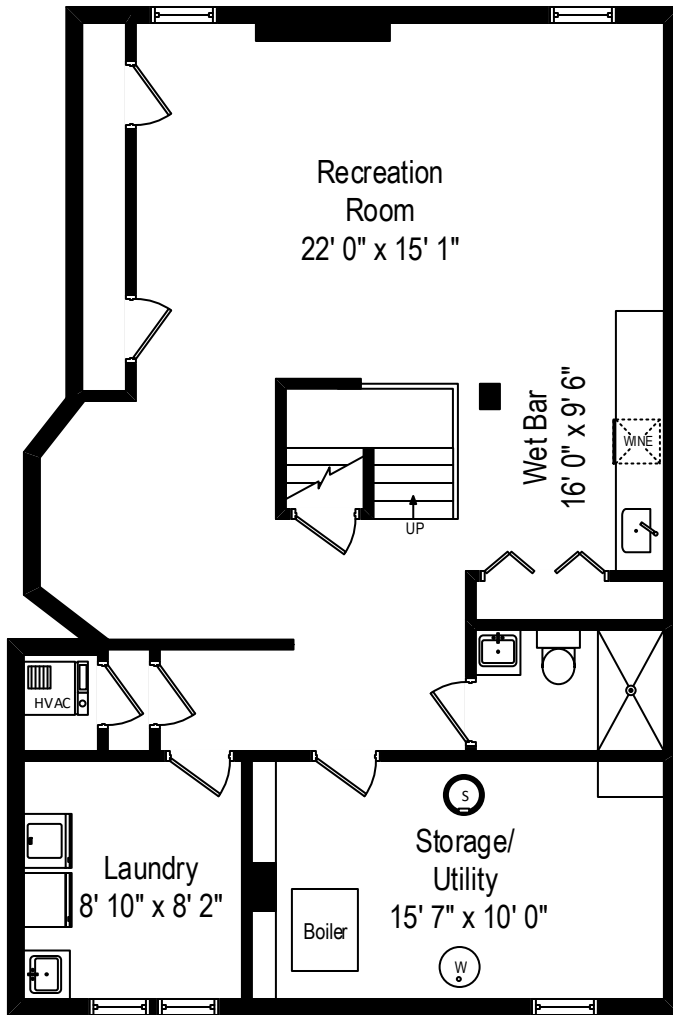

165 W. Fuller Lane - Winnetka, IL 60093

First Level

All dimensions are approximate. This plan is for marketing purposes only.

165 W. Fuller Lane - Winnetka, IL 60093

Second Level

165 W. Fuller Lane - Winnetka, IL 60093

Third Level

All dimensions are approximate. This plan is for marketing purposes only.

165 W. Fuller Lane - Winnetka, IL 60093

Lower Level