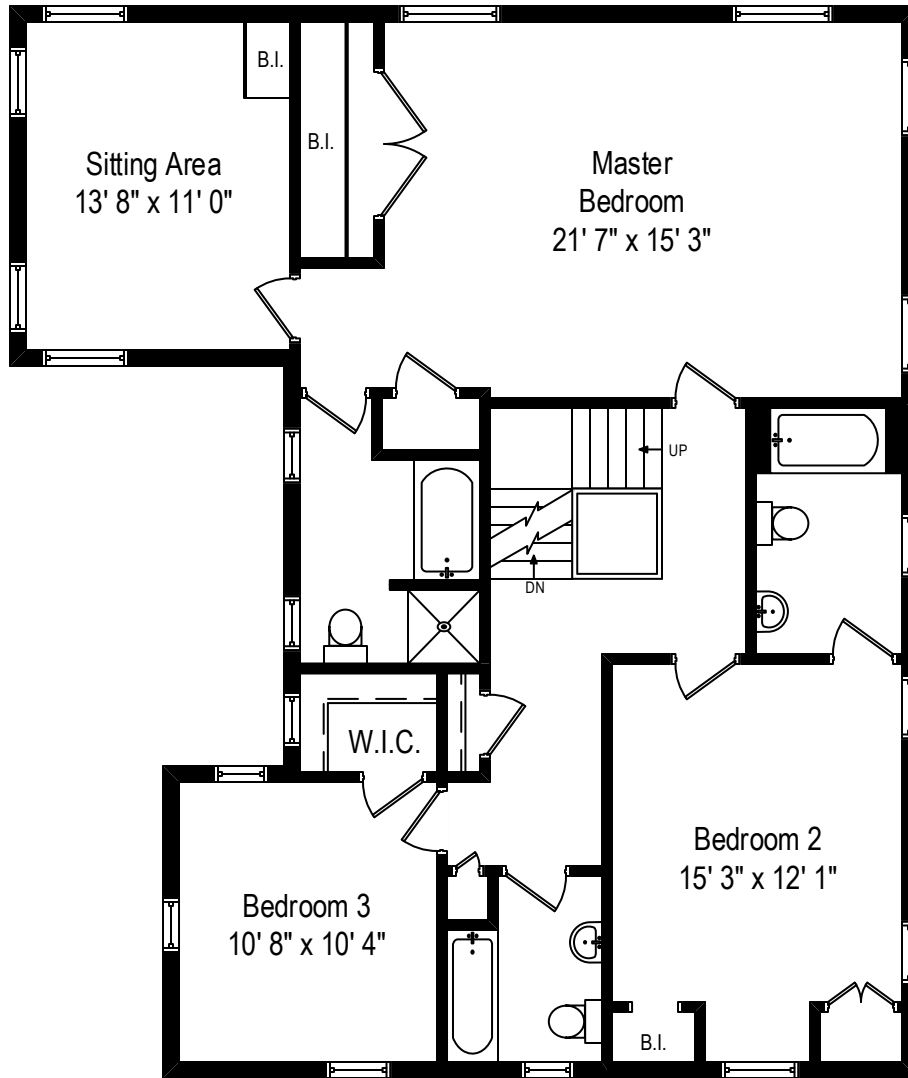

165 W. Fuller Lane - Winnetka, IL 60093

First Level

All dimensions are approximate. This plan is for marketing purposes only.

165 W. Fuller Lane - Winnetka, IL 60093

Second Level

165 W. Fuller Lane - Winnetka, IL 60093

Third Level

All dimensions are approximate. This plan is for marketing purposes only.

165 W. Fuller Lane - Winnetka, IL 60093

Lower Level