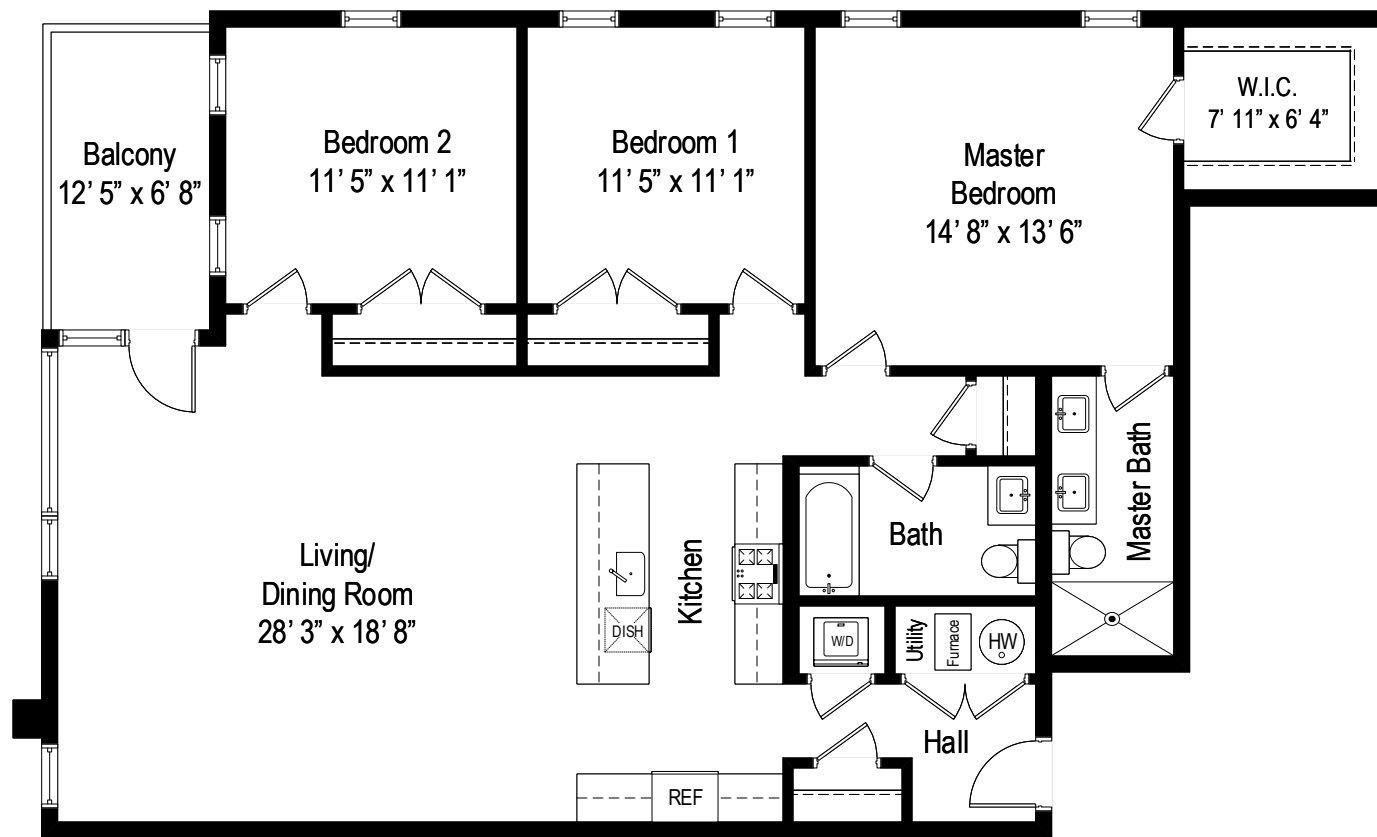

1841 N. California Avenue – Chicago, IL 60647

First Level – Unit 1A

All dimensions are approximate. This plan is for marketing purposes only.

1841 N. California Avenue – Chicago, IL 60647

First Level – Unit 1B

All dimensions are approximate. This plan is for marketing purposes only.

1841 N. California Avenue – Chicago, IL 60647

Second Level – 2A

All dimensions are approximate. This plan is for marketing purposes only.