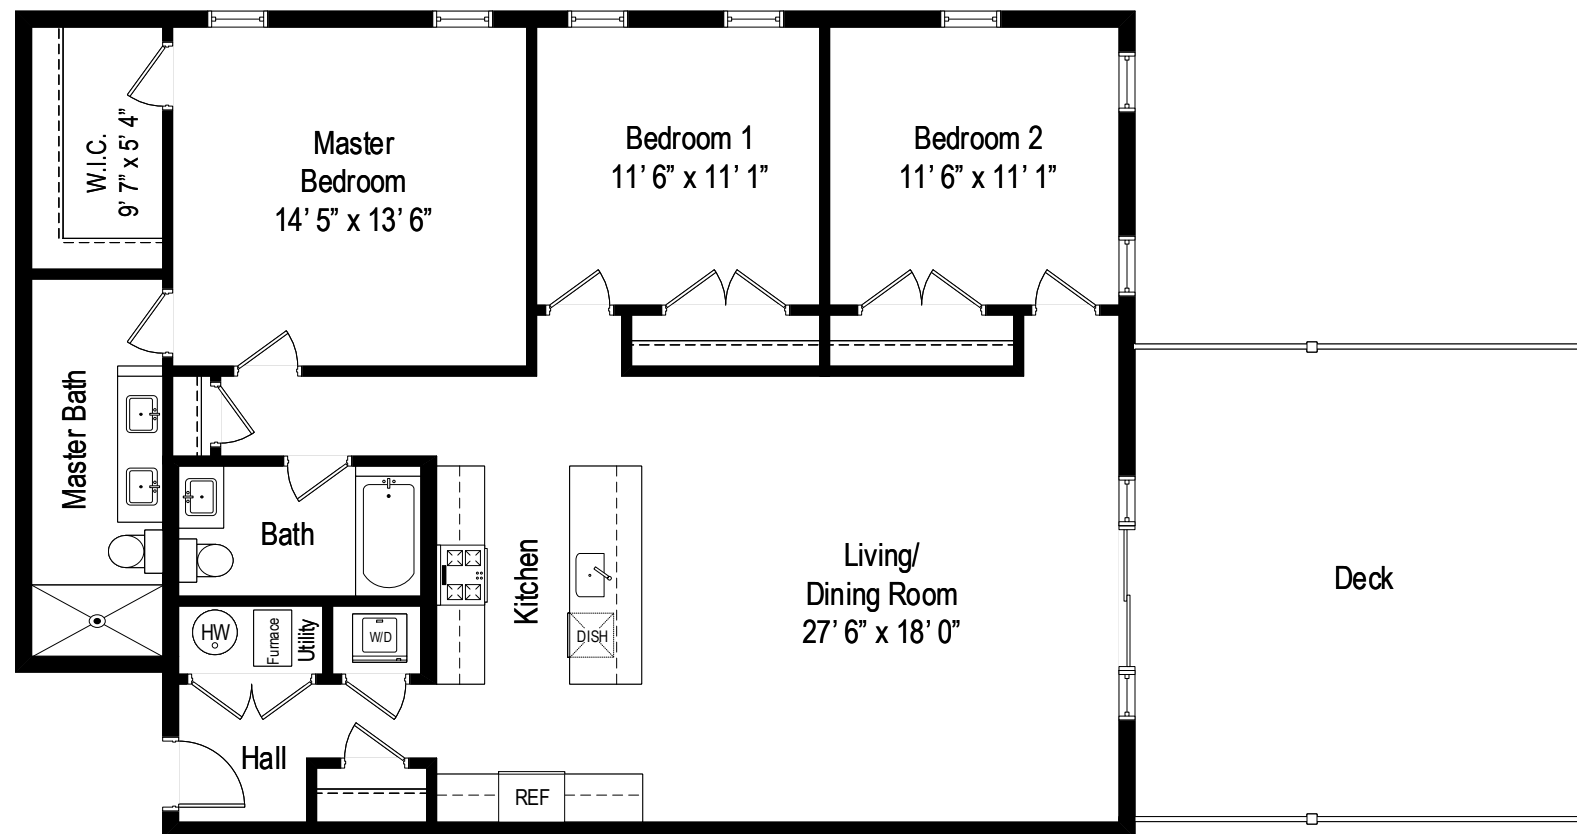

All dimensions are approximate. This plan is for marketing purposes only.

1841 N. California Avenue – Chicago, IL 60647

Second Level – 2A

All dimensions are approximate. This plan is for marketing purposes only.

1841 N. California Avenue – Chicago, IL 60647

Second Level – 2B

All dimensions are approximate. This plan is for marketing purposes only.

1841 N. California Avenue – Chicago, IL 60647

Second Level – 2C

All dimensions are approximate. This plan is for marketing purposes only.