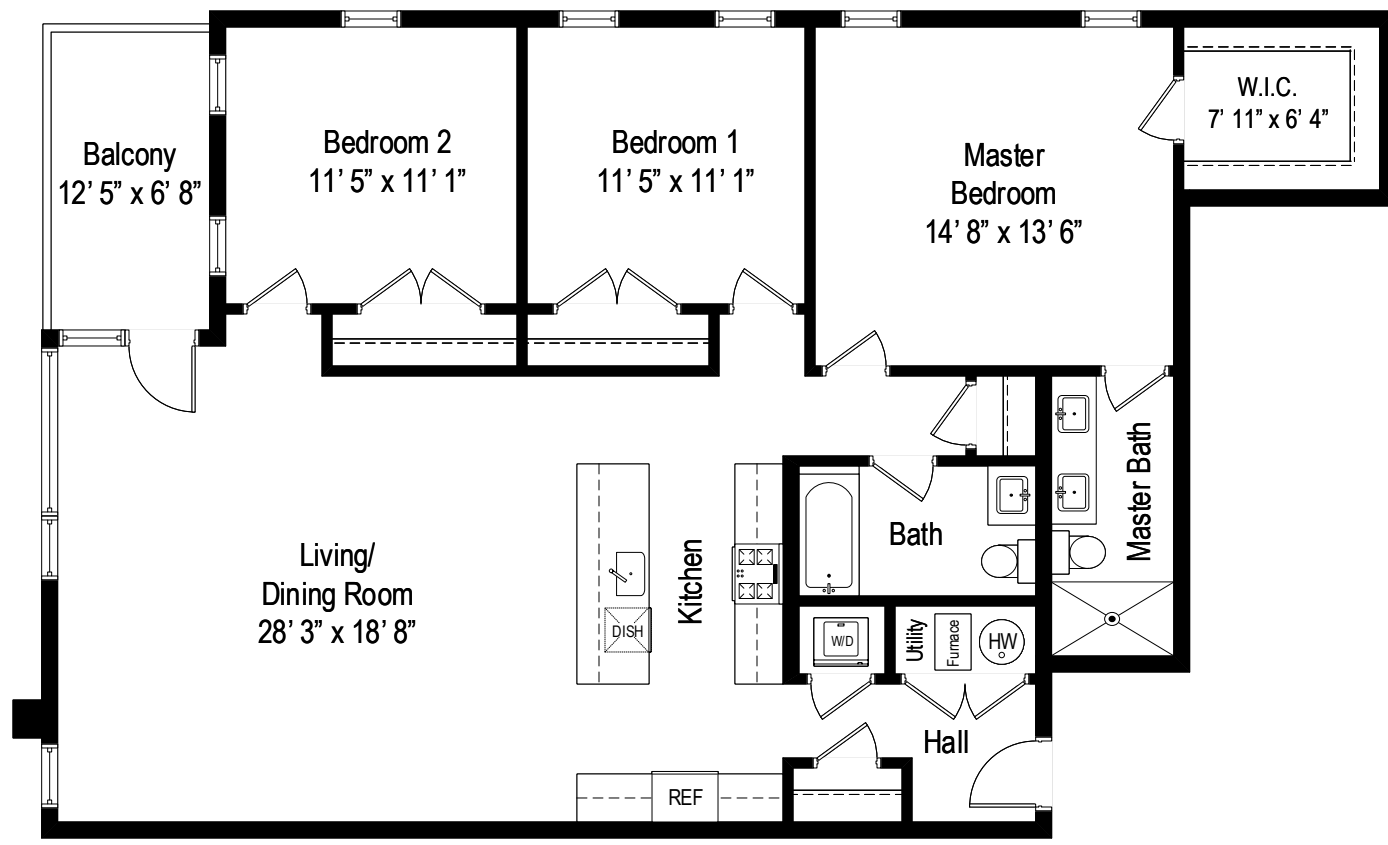

All dimensions are approximate. This plan is for marketing purposes only.

1841 N. California Avenue – Chicago, IL 60647

Second Level – 2A

All dimensions are approximate. This plan is for marketing purposes only.

1841 N. California Avenue – Chicago, IL 60647

Second Level – 2B

All dimensions are approximate. This plan is for marketing purposes only.

1841 N. California Avenue – Chicago, IL 60647

Second Level – 2C

All dimensions are approximate. This plan is for marketing purposes only.

1841 N. California Avenue – Chicago, IL 60647

Second Level – 2D

All dimensions are approximate. This plan is for marketing purposes only.

1841 N. California Avenue – Chicago, IL 60647

Third Level – 3A

All dimensions are approximate. This plan is for marketing purposes only.