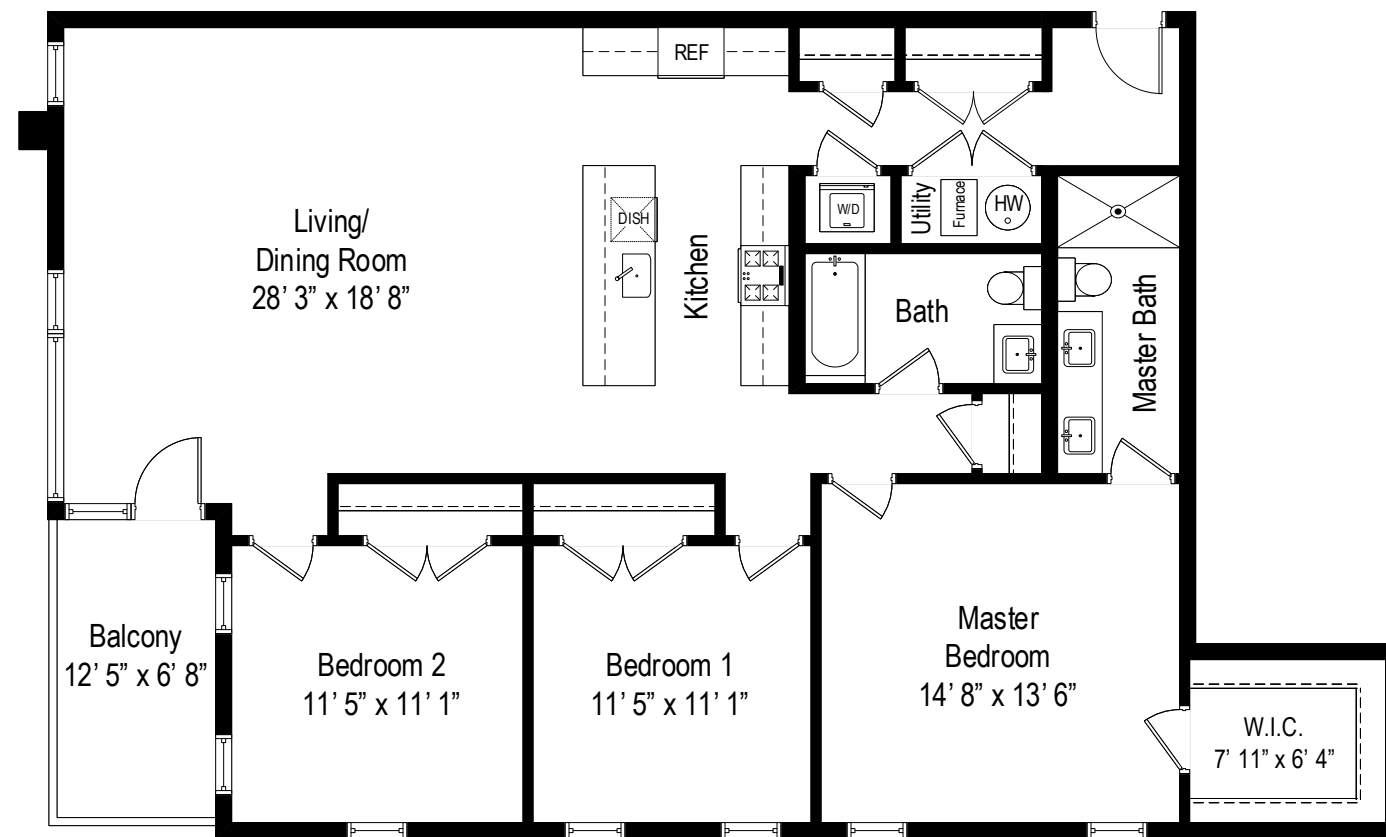

All dimensions are approximate. This plan is for marketing purposes only.

1841 N. California Avenue – Chicago, IL 60647

Second Level – 2A

All dimensions are approximate. This plan is for marketing purposes only.

1841 N. California Avenue – Chicago, IL 60647

Second Level – 2B

All dimensions are approximate. This plan is for marketing purposes only.

1841 N. California Avenue – Chicago, IL 60647

Second Level – 2C

All dimensions are approximate. This plan is for marketing purposes only.