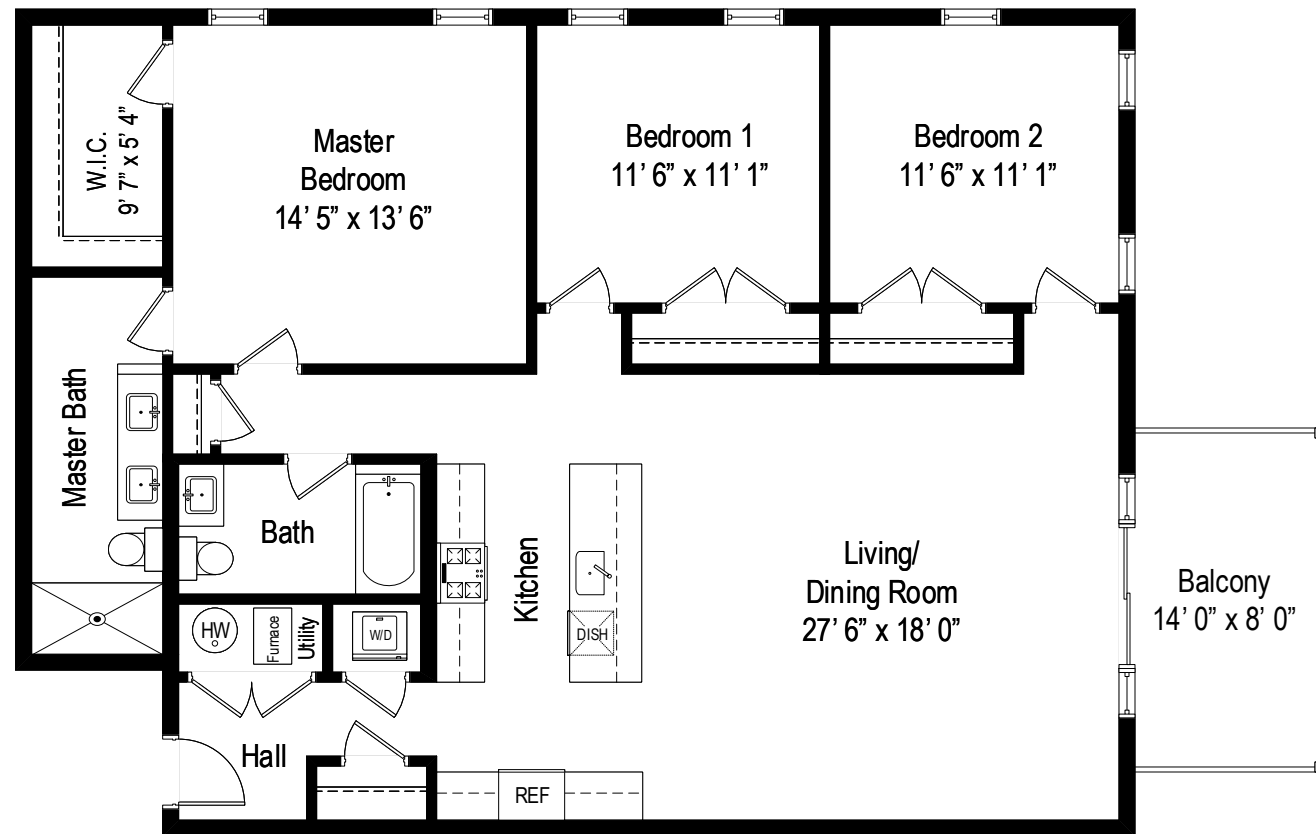

1841 N. California Avenue – Chicago, IL 60647

Third Level – 3D

All dimensions are approximate. This plan is for marketing purposes only.

1841 N. California Avenue – Chicago, IL 60647

Fourth Level – 4A

All dimensions are approximate. This plan is for marketing purposes only.

1841 N. California Avenue – Chicago, IL 60647

Fourth Level – 4B

All dimensions are approximate. This plan is for marketing purposes only.

1841 N. California Avenue – Chicago, IL 60647

Fourth Level – 4C

All dimensions are approximate. This plan is for marketing purposes only.

All dimensions are approximate. This plan is for marketing purposes only.

1841 N. California Avenue – Chicago, IL 60647

Roof Level

All dimensions are approximate. This plan is for marketing purposes only.