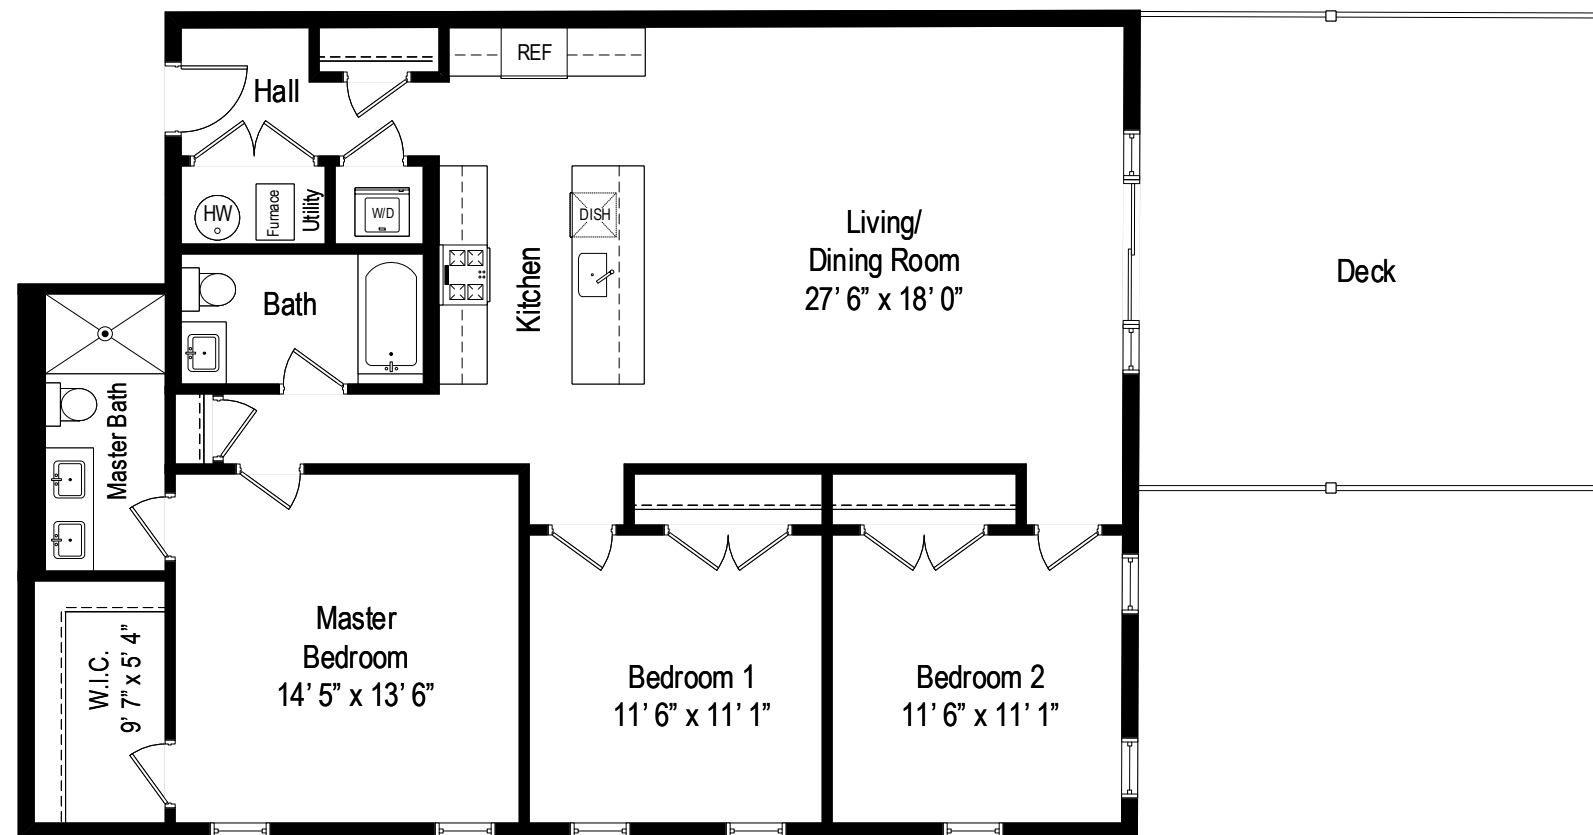

1841 N. California Avenue – Chicago, IL 60647

Second Level – 2B

All dimensions are approximate. This plan is for marketing purposes only.

1841 N. California Avenue – Chicago, IL 60647

Second Level – 2C

All dimensions are approximate. This plan is for marketing purposes only.

1841 N. California Avenue – Chicago, IL 60647

Second Level – 2D

All dimensions are approximate. This plan is for marketing purposes only.

1841 N. California Avenue – Chicago, IL 60647

Third Level – 3A

All dimensions are approximate. This plan is for marketing purposes only.