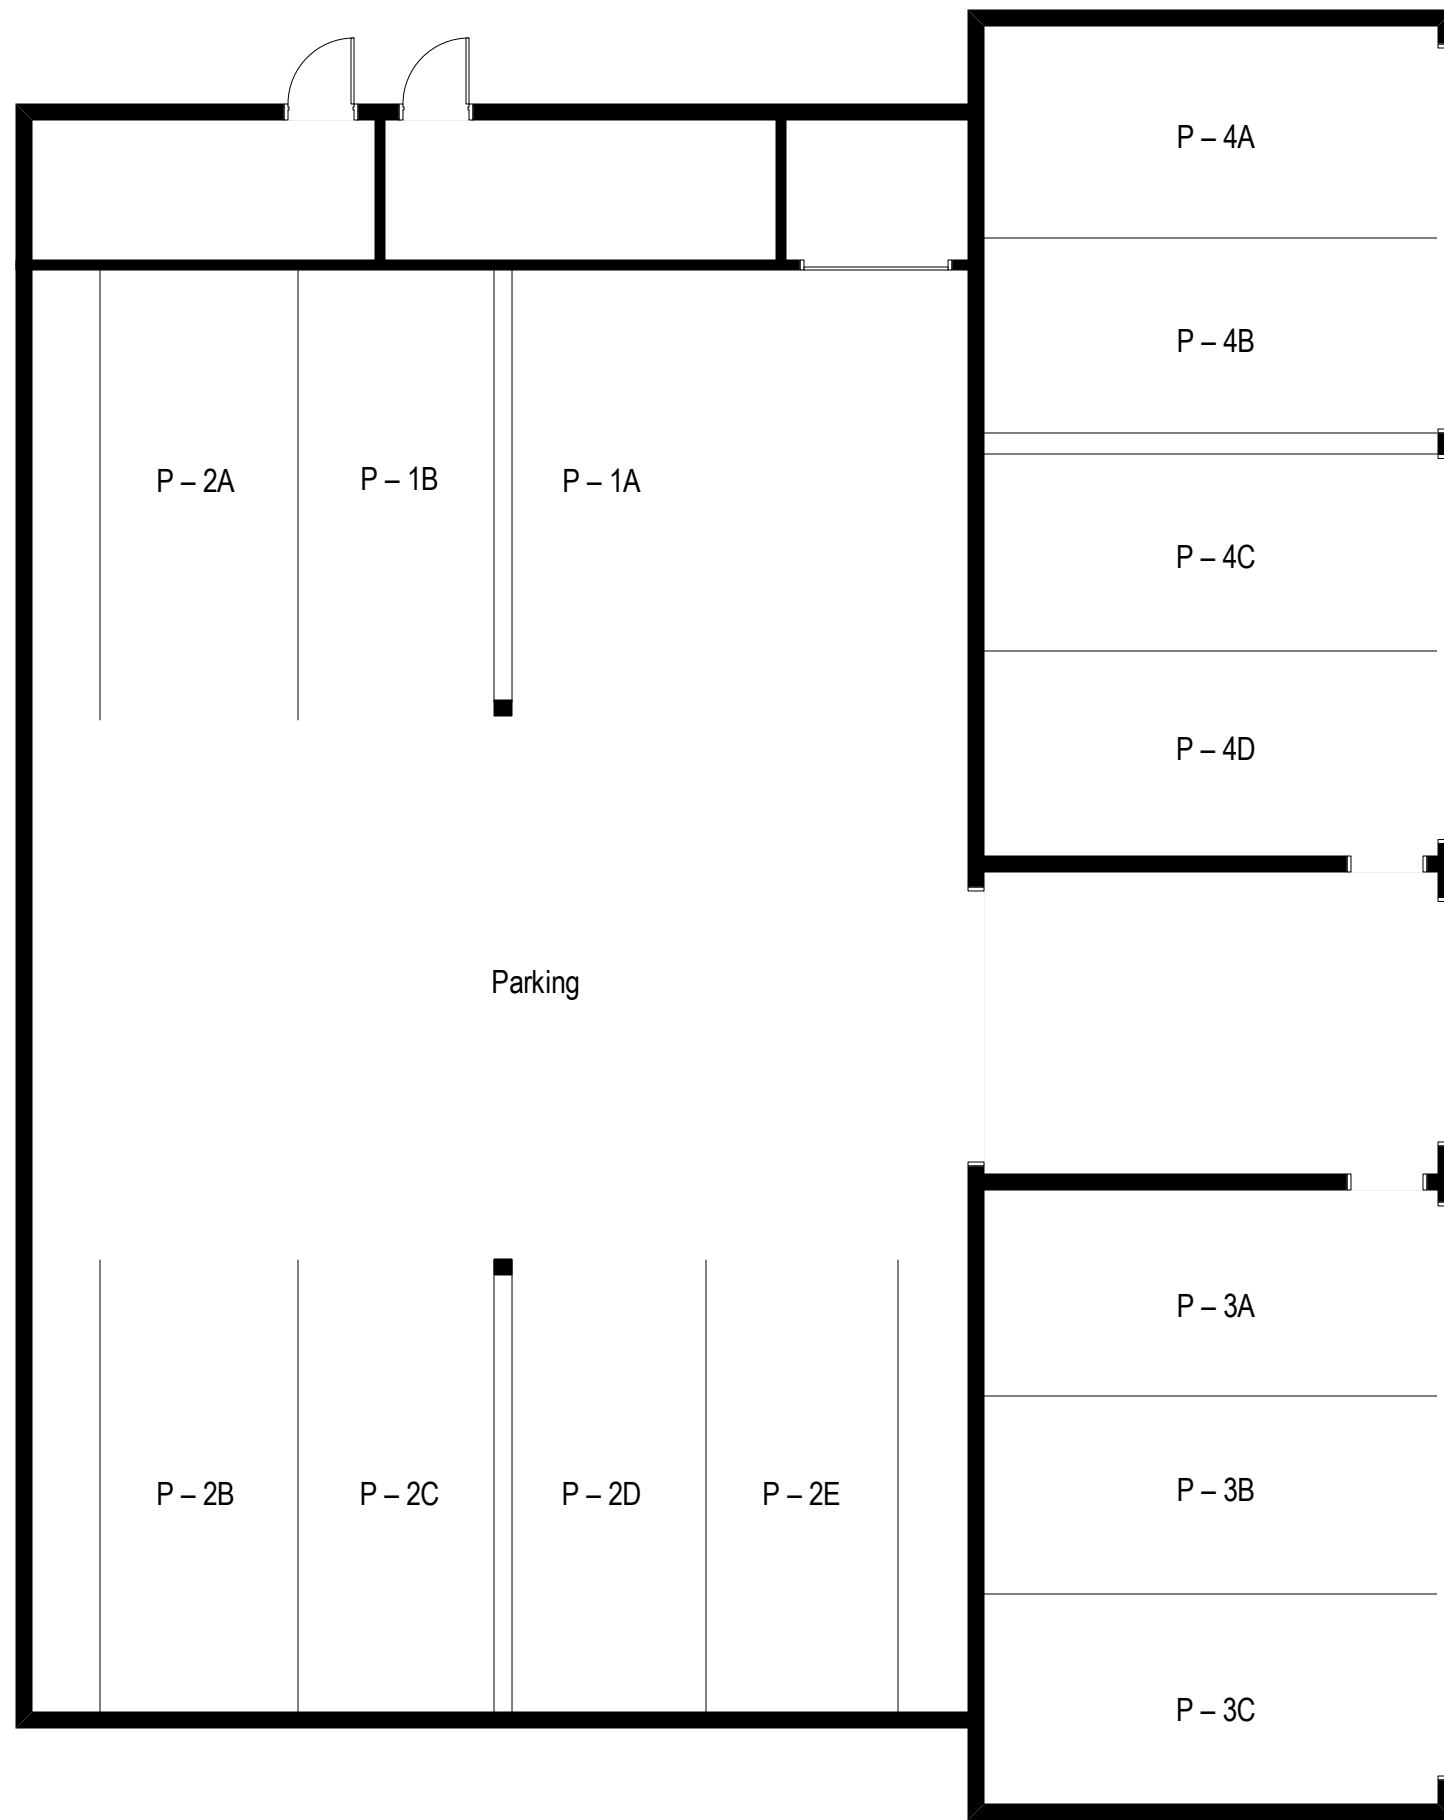

1841 N. California Avenue – Chicago, IL 60647

First Level – Parking Plan

All dimensions are approximate. This plan is for marketing purposes only.