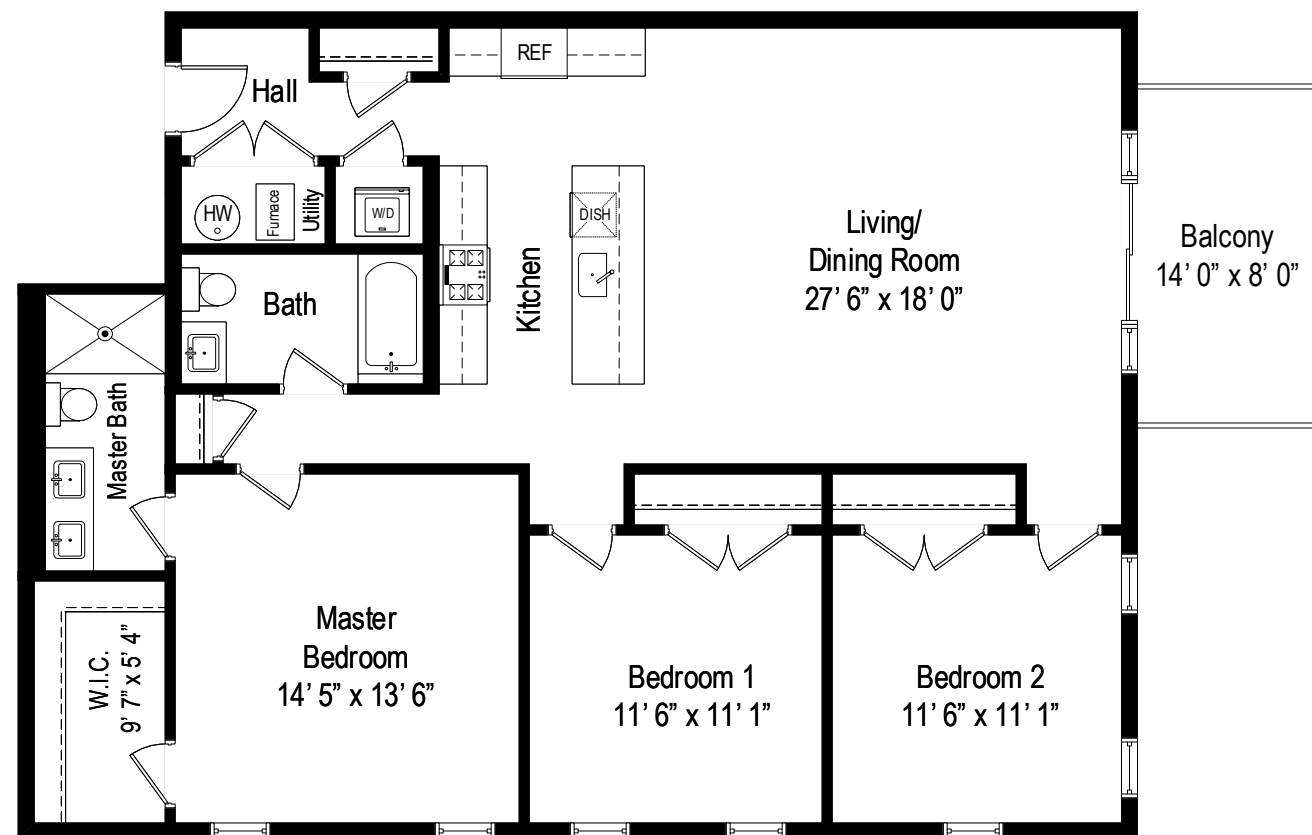

1841 N. California Avenue – Chicago, IL 60647

Fourth Level – 4B

All dimensions are approximate. This plan is for marketing purposes only.

1841 N. California Avenue – Chicago, IL 60647

Fourth Level – 4C

All dimensions are approximate. This plan is for marketing purposes only.

1841 N. California Avenue – Chicago, IL 60647

Fourth Level – 4D

All dimensions are approximate. This plan is for marketing purposes only.

1841 N. California Avenue – Chicago, IL 60647

First Level – Parking Plan

All dimensions are approximate. This plan is for marketing purposes only.

1841 N. California Avenue – Chicago, IL 60647

Roof Level

All dimensions are approximate. This plan is for marketing purposes only.