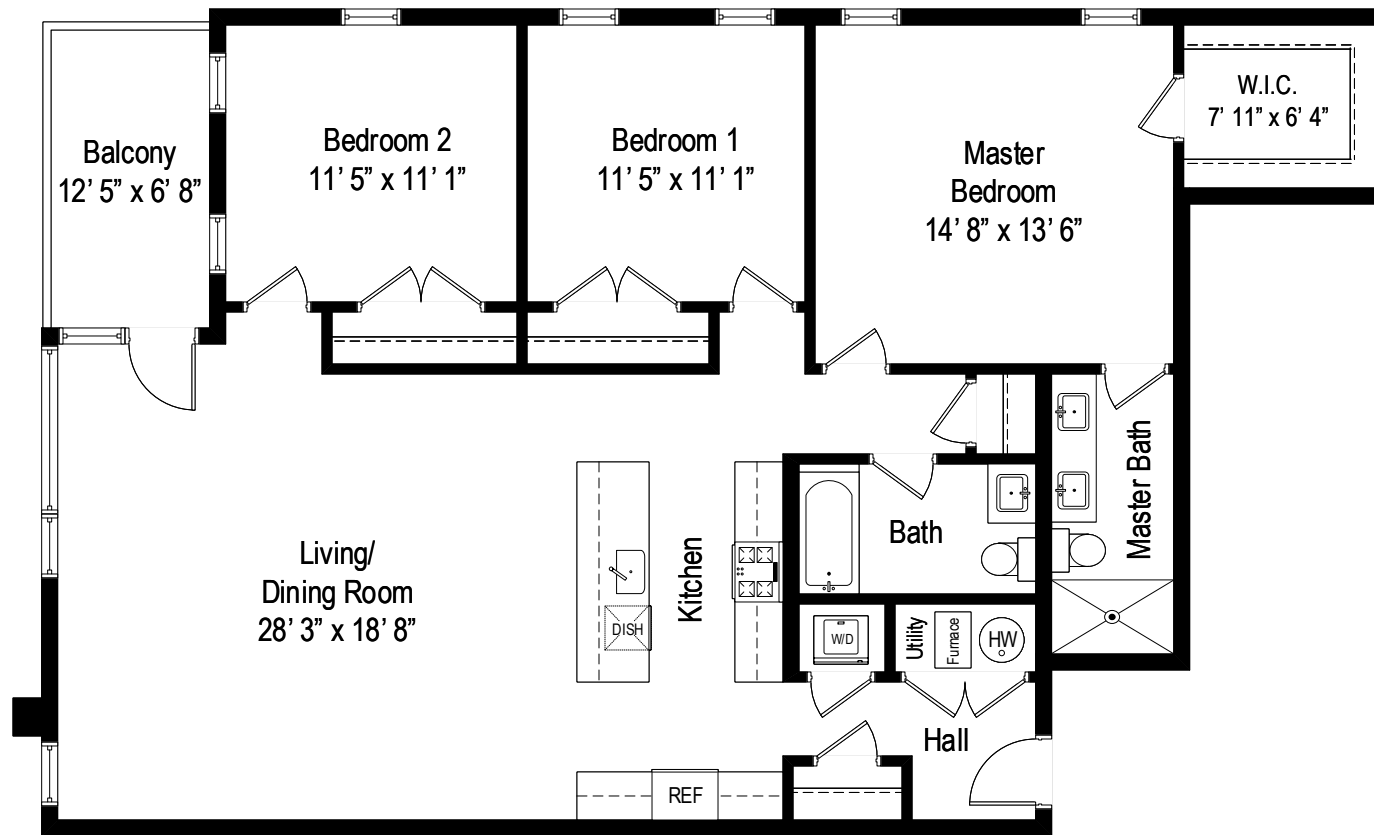

1841 N. California Avenue – Chicago, IL 60647

Third Level – 3B

All dimensions are approximate. This plan is for marketing purposes only.

1841 N. California Avenue – Chicago, IL 60647

Third Level – 3C

All dimensions are approximate. This plan is for marketing purposes only.

1841 N. California Avenue – Chicago, IL 60647

Third Level – 3D

All dimensions are approximate. This plan is for marketing purposes only.

1841 N. California Avenue – Chicago, IL 60647

Fourth Level – 4A

All dimensions are approximate. This plan is for marketing purposes only.