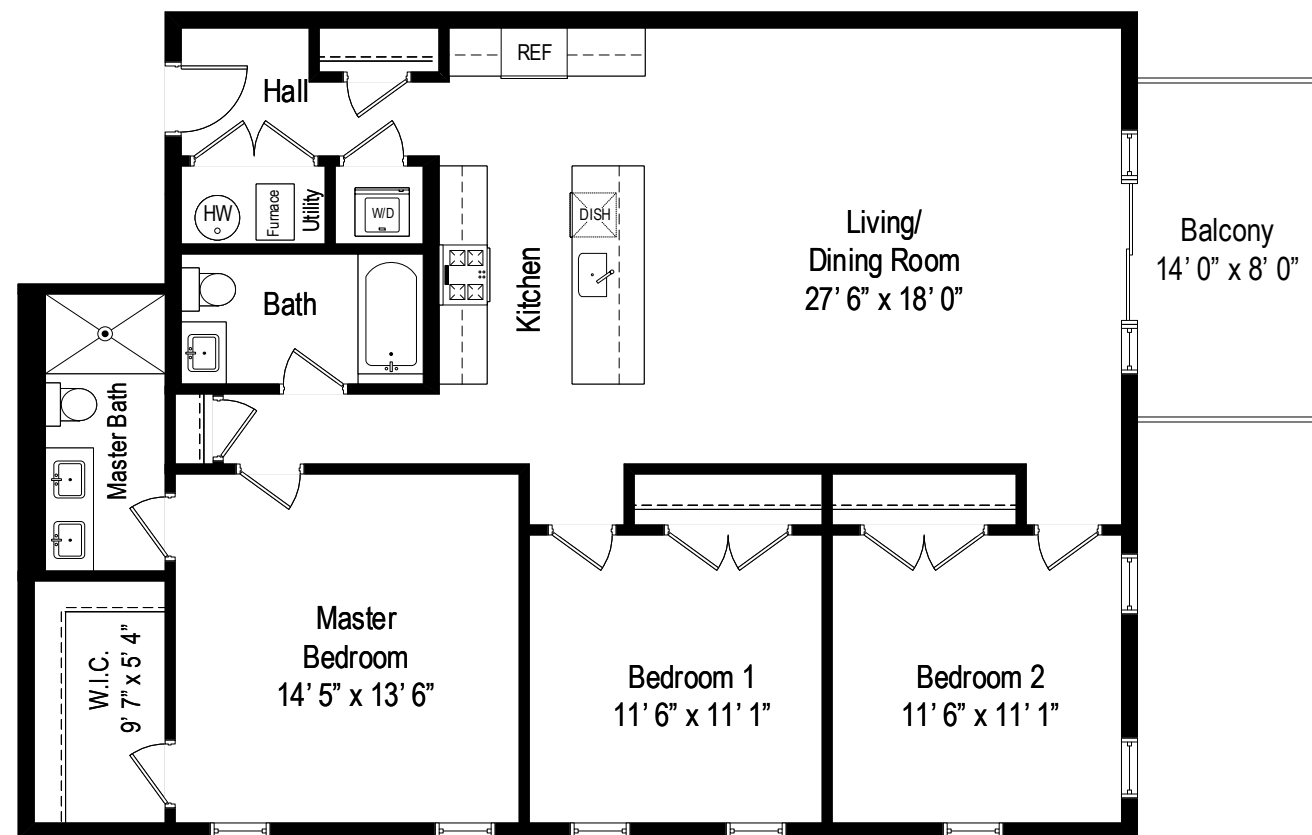

1841 N. California Avenue – Chicago, IL 60647

Third Level – 3B

All dimensions are approximate. This plan is for marketing purposes only.

1841 N. California Avenue – Chicago, IL 60647

Third Level – 3C

All dimensions are approximate. This plan is for marketing purposes only.

1841 N. California Avenue – Chicago, IL 60647

Third Level – 3D

All dimensions are approximate. This plan is for marketing purposes only.

1841 N. California Avenue – Chicago, IL 60647

Fourth Level – 4A

All dimensions are approximate. This plan is for marketing purposes only.