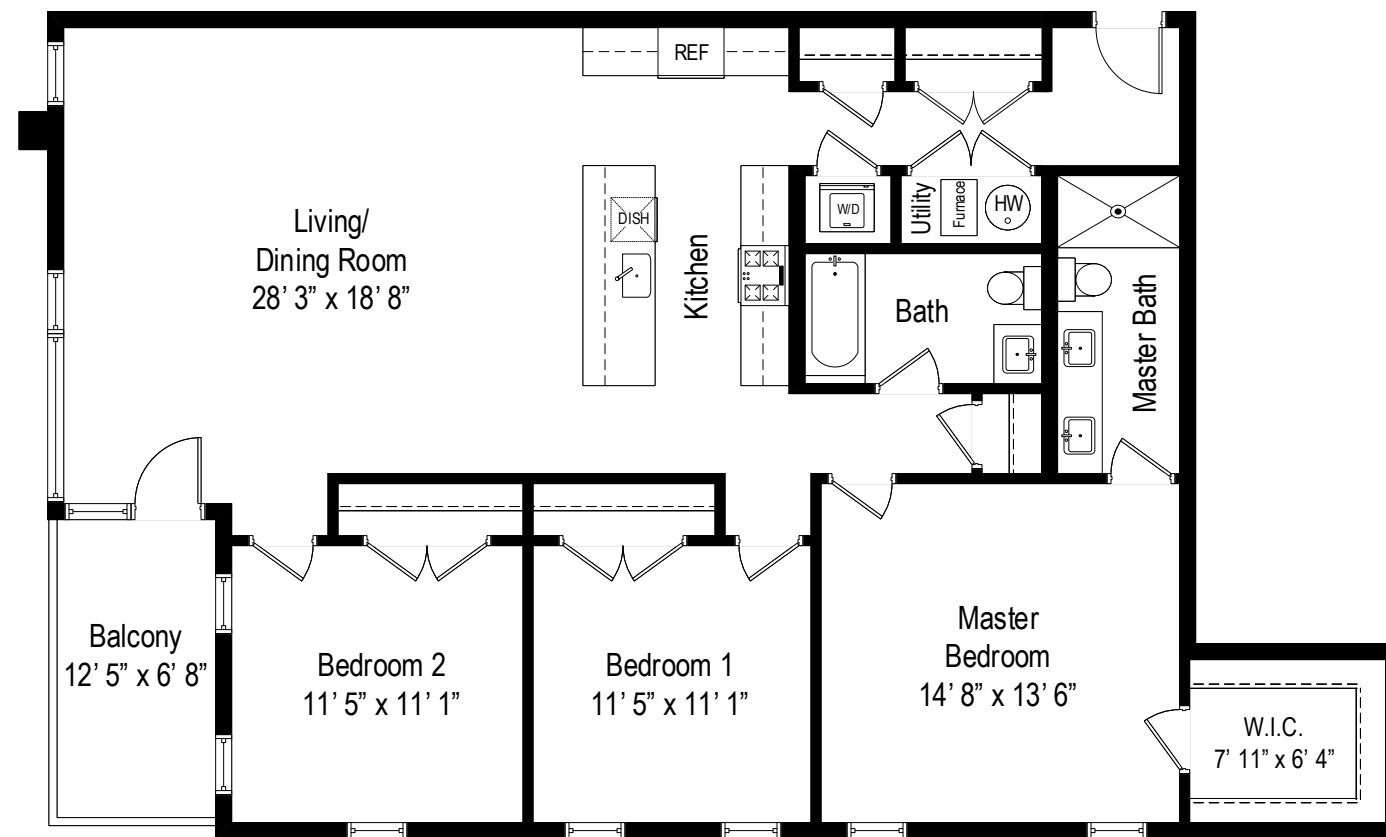

1841 N. California Avenue – Chicago, IL 60647

Third Level – 3D

All dimensions are approximate. This plan is for marketing purposes only.

1841 N. California Avenue – Chicago, IL 60647

Fourth Level – 4A

All dimensions are approximate. This plan is for marketing purposes only.

1841 N. California Avenue – Chicago, IL 60647

Fourth Level – 4B

All dimensions are approximate. This plan is for marketing purposes only.

1841 N. California Avenue – Chicago, IL 60647

Fourth Level – 4C

All dimensions are approximate. This plan is for marketing purposes only.

All dimensions are approximate. This plan is for marketing purposes only.

1841 N. California Avenue – Chicago, IL 60647

Roof Level

All dimensions are approximate. This plan is for marketing purposes only.