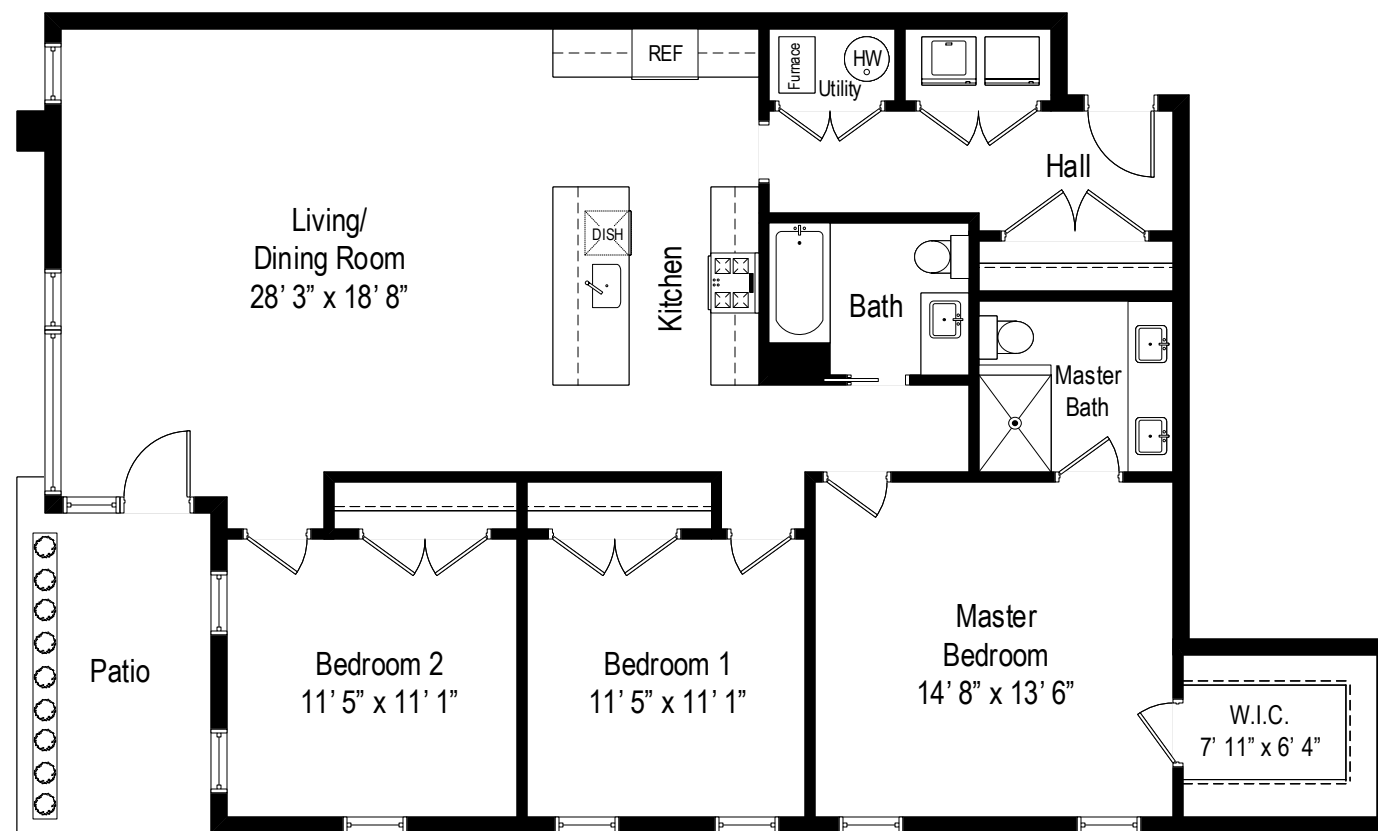

1841 N. California Avenue – Chicago, IL 60647

First Level – Unit 1A

All dimensions are approximate. This plan is for marketing purposes only.

1841 N. California Avenue – Chicago, IL 60647

First Level – Unit 1B

All dimensions are approximate. This plan is for marketing purposes only.

1841 N. California Avenue – Chicago, IL 60647

Second Level – 2A

All dimensions are approximate. This plan is for marketing purposes only.