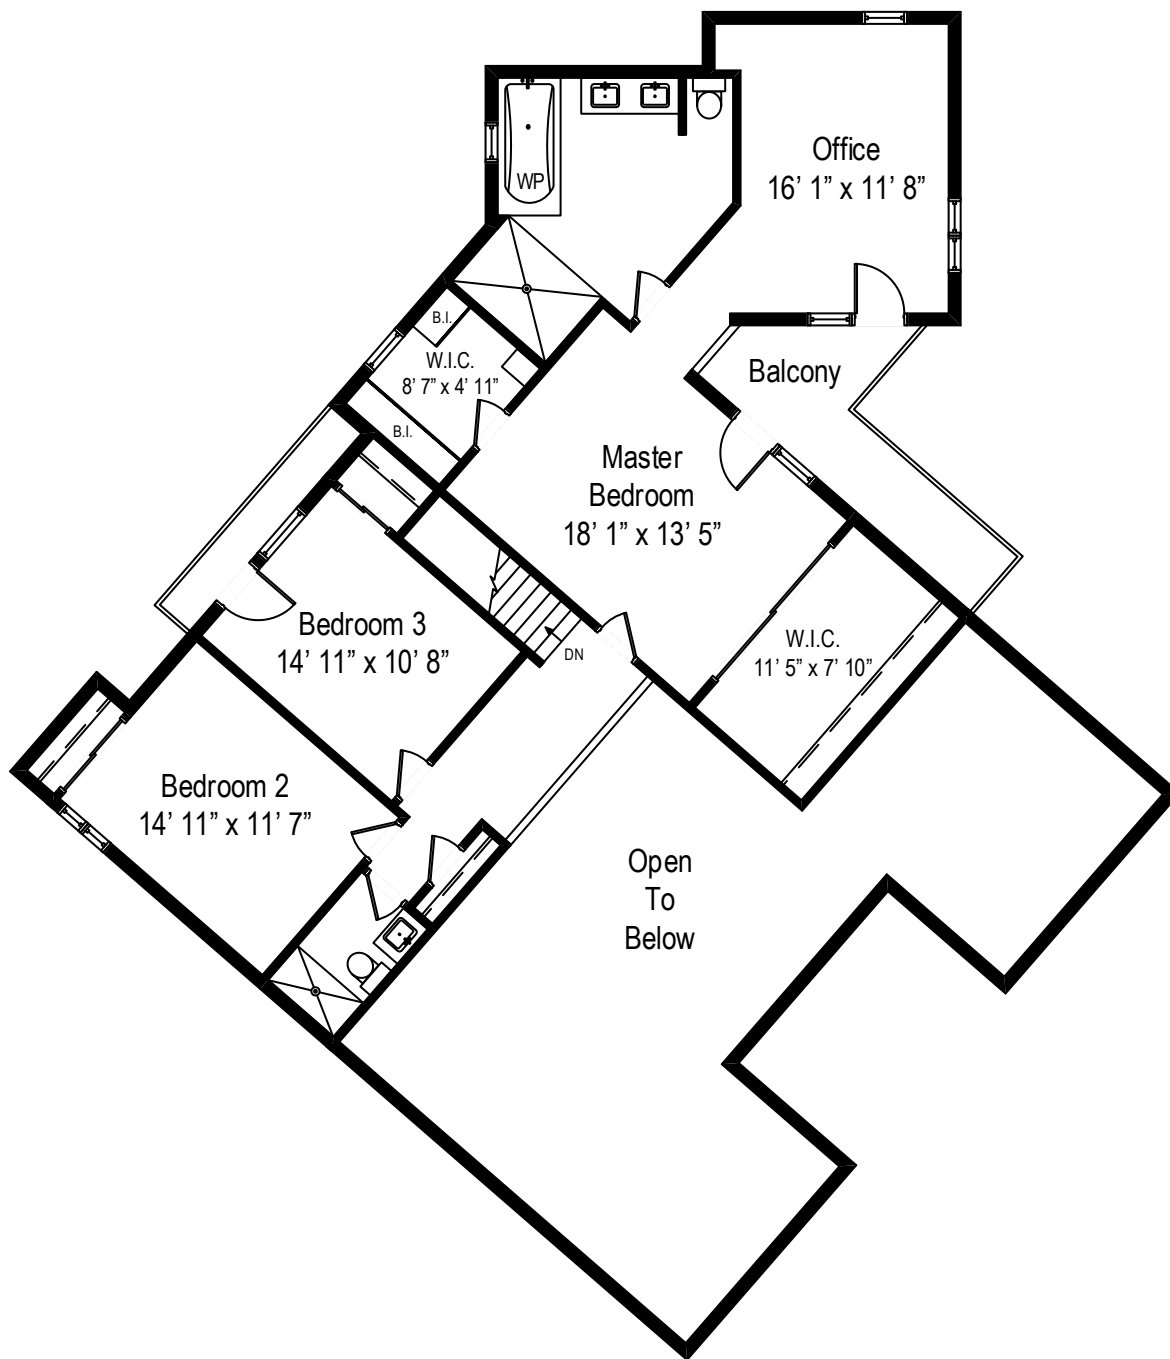

955 Gage Lane – Lake Forest, IL 60045

First Level

All dimensions are approximate. This plan is for marketing purposes only.

Crawl  
Space