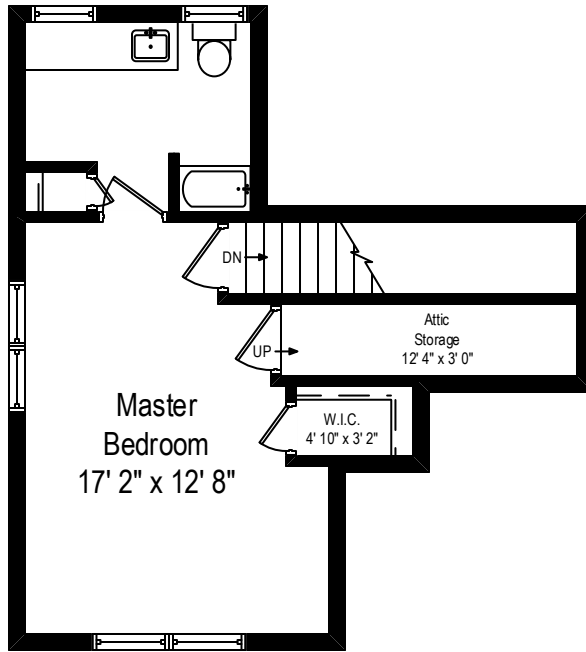

936 Echo Lane – Glenview, IL 60025

First Level

936 Echo Lane – Glenview, IL 60025

Second Level

All dimensions are approximate. This plan is for marketing purposes only.

936 Echo Lane – Glenview, IL 60025

Third Level

All dimensions are approximate. This plan is for marketing purposes only.

936 Echo Lane – Glenview, IL 60025

Lower Level