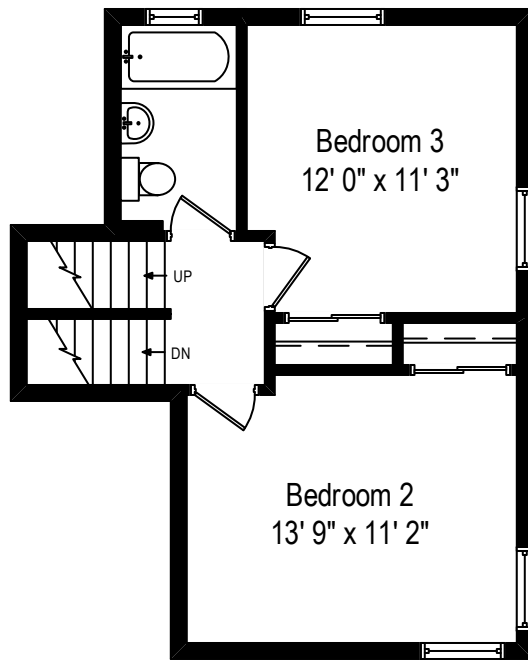

936 Echo Lane – Glenview, IL 60025

First Level

936 Echo Lane – Glenview, IL 60025

Second Level

All dimensions are approximate. This plan is for marketing purposes only.

936 Echo Lane – Glenview, IL 60025

Third Level

All dimensions are approximate. This plan is for marketing purposes only.

936 Echo Lane – Glenview, IL 60025

Lower Level