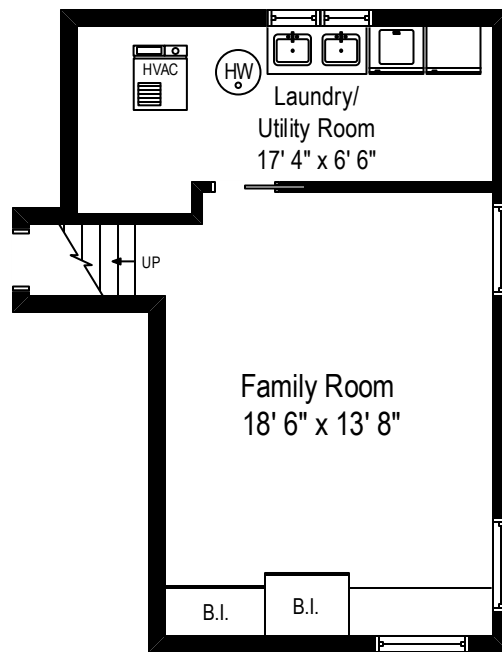

936 Echo Lane – Glenview, IL 60025

First Level

936 Echo Lane – Glenview, IL 60025

Second Level

All dimensions are approximate. This plan is for marketing purposes only.

936 Echo Lane – Glenview, IL 60025

Third Level

All dimensions are approximate. This plan is for marketing purposes only.

936 Echo Lane – Glenview, IL 60025

Lower Level