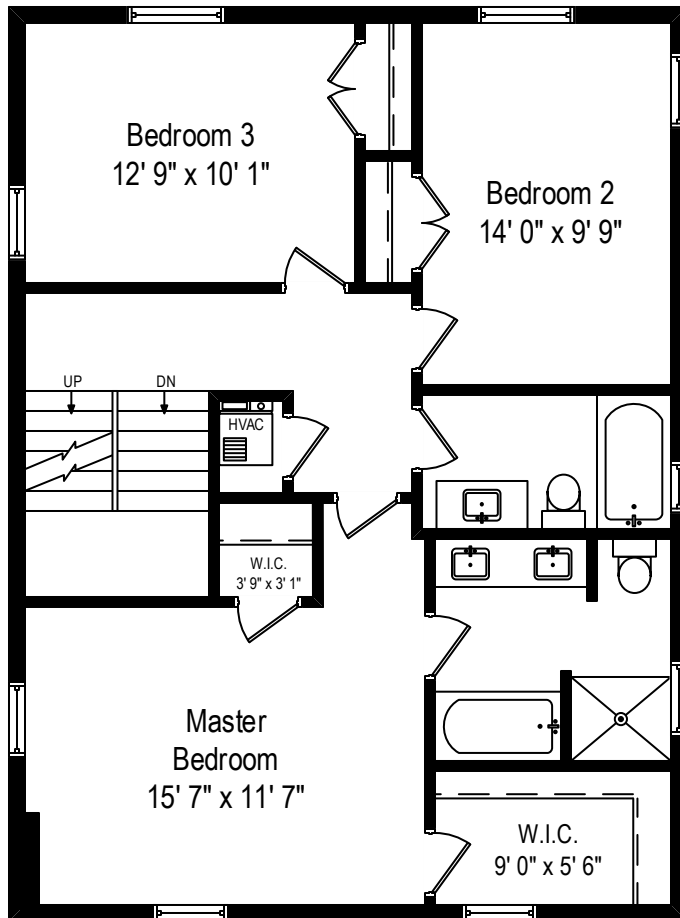

4526 North Dover – Chicago, IL 60640

First Level

4526 North Dover – Chicago, IL 60640

Second Level

4526 North Dover – Chicago, IL 60640

Third Level

All dimensions are approximate. This plan is for marketing purposes only.