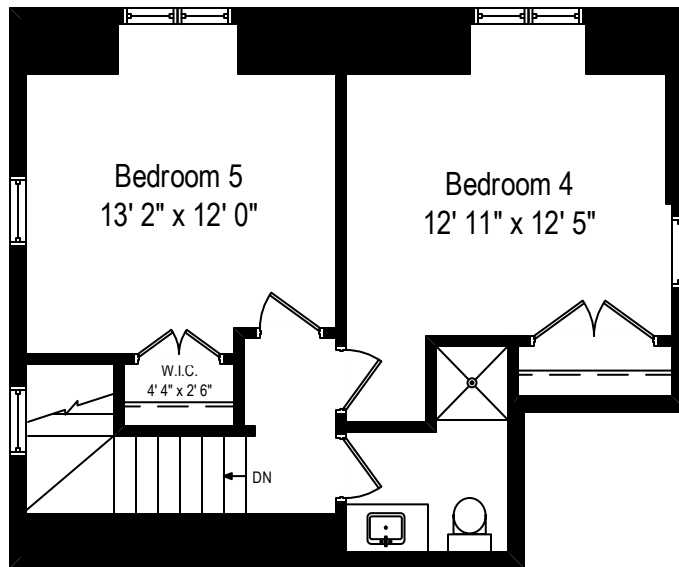

4526 North Dover – Chicago, IL 60640

First Level

4526 North Dover – Chicago, IL 60640

Second Level

4526 North Dover – Chicago, IL 60640

Third Level

All dimensions are approximate. This plan is for marketing purposes only.