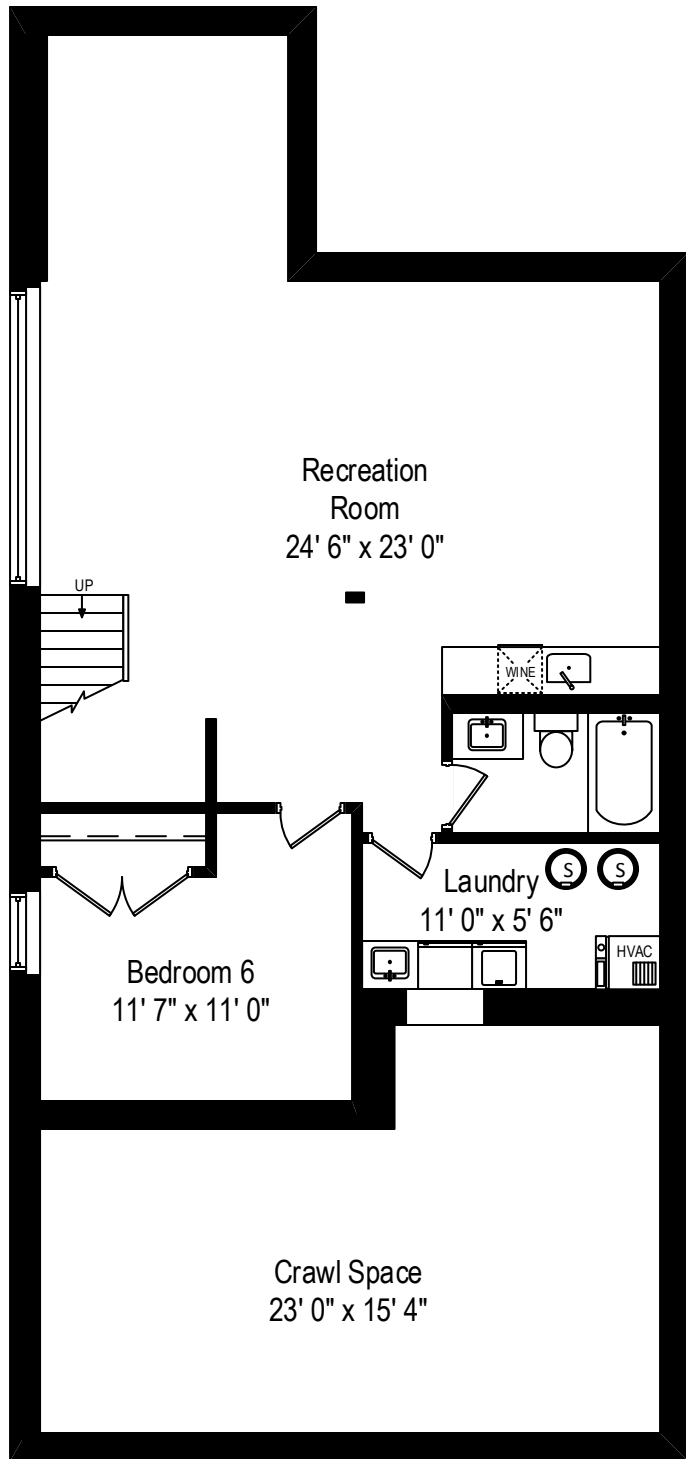

4526 North Dover – Chicago, IL 60640

First Level

4526 North Dover – Chicago, IL 60640

Second Level

4526 North Dover – Chicago, IL 60640

Third Level

All dimensions are approximate. This plan is for marketing purposes only.

4526 North Dover – Chicago, IL 60640

Lower Level