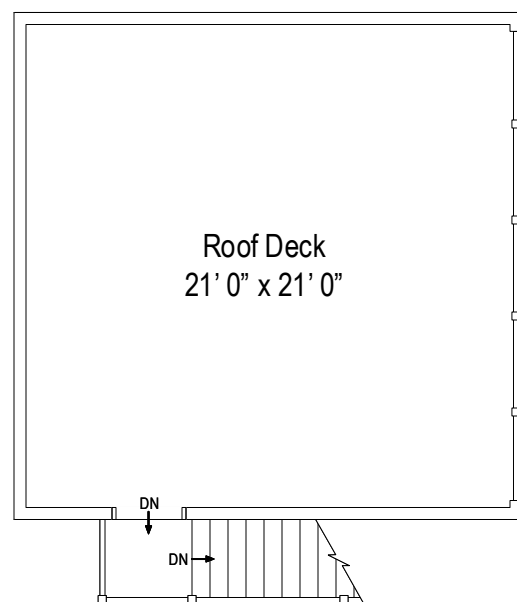

3623 N. Leavitt – Chicago, IL 60618

First Level

3623 N. Leavitt – Chicago, IL 60618

Second Level

All dimensions are approximate. This plan is for marketing purposes only.

3623 N. Leavitt – Chicago, IL 60618

Roof Level

3623 N. Leavitt – Chicago, IL 60618

Lower Level

All dimensions are approximate. This plan is for marketing purposes only.