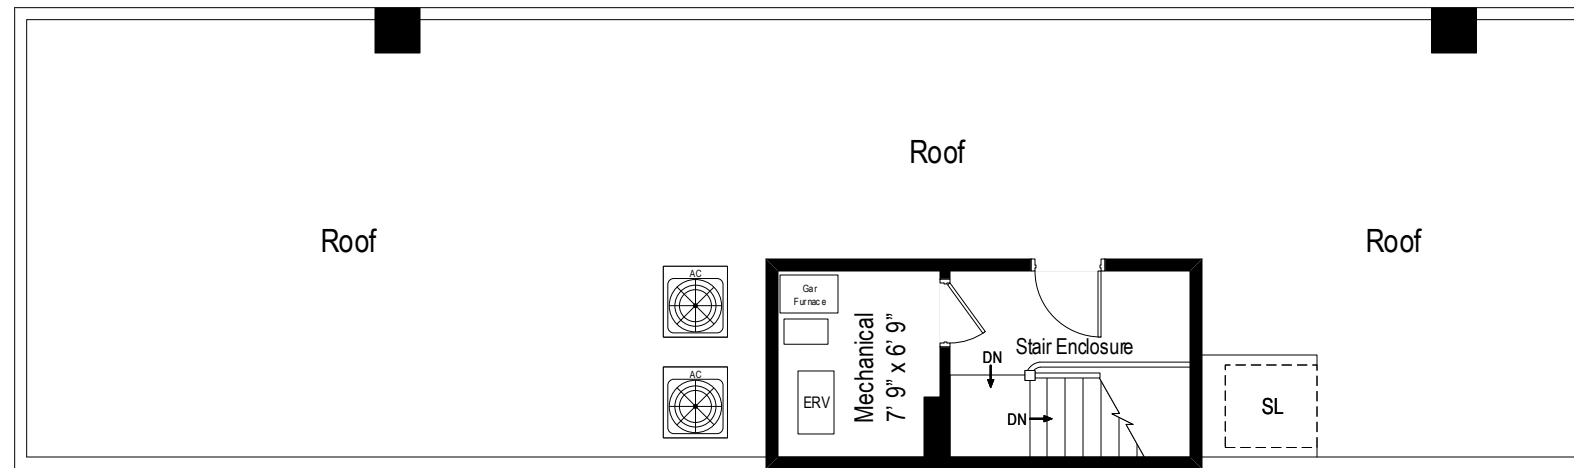

3623 N. Leavitt – Chicago, IL 60618

First Level

3623 N. Leavitt – Chicago, IL 60618

Second Level

All dimensions are approximate. This plan is for marketing purposes only.

3623 N. Leavitt – Chicago, IL 60618

Roof Level

3623 N. Leavitt – Chicago, IL 60618

Lower Level

All dimensions are approximate. This plan is for marketing purposes only.