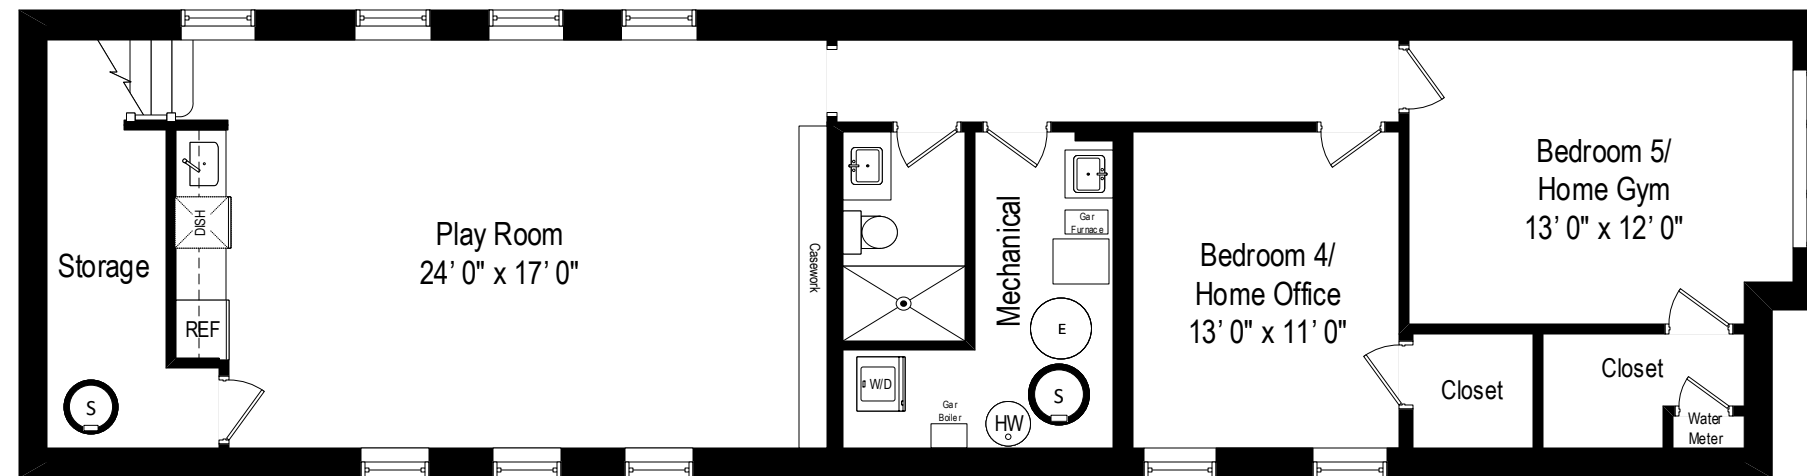

3623 N. Leavitt – Chicago, IL 60618

First Level

3623 N. Leavitt – Chicago, IL 60618

Second Level

All dimensions are approximate. This plan is for marketing purposes only.

3623 N. Leavitt – Chicago, IL 60618

Roof Level

3623 N. Leavitt – Chicago, IL 60618

Lower Level

All dimensions are approximate. This plan is for marketing purposes only.