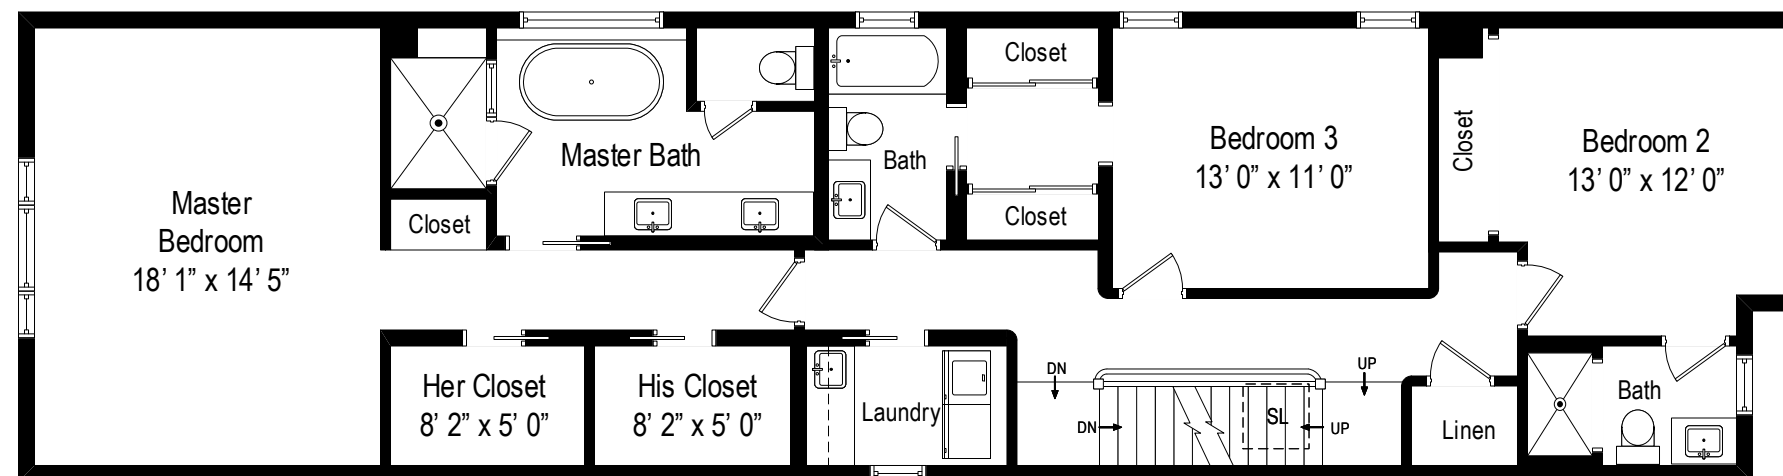

3623 N. Leavitt – Chicago, IL 60618

First Level

3623 N. Leavitt – Chicago, IL 60618

Second Level

All dimensions are approximate. This plan is for marketing purposes only.

3623 N. Leavitt – Chicago, IL 60618

Roof Level

3623 N. Leavitt – Chicago, IL 60618

Lower Level

All dimensions are approximate. This plan is for marketing purposes only.