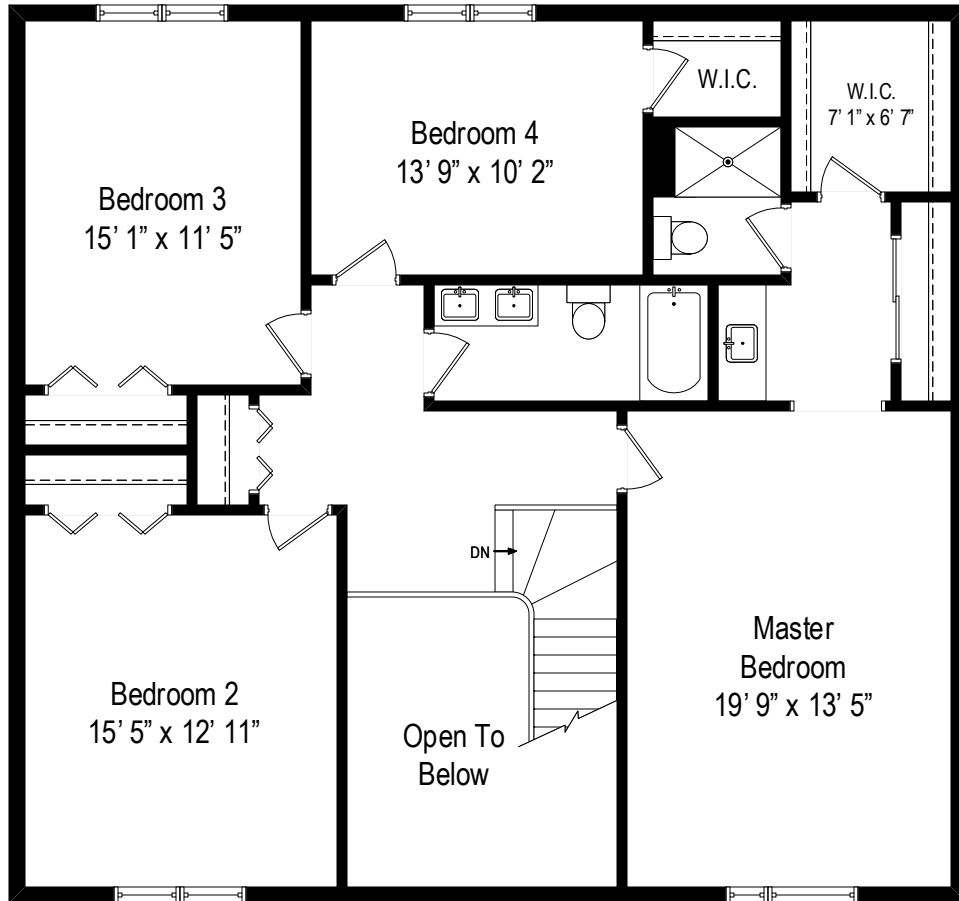

966 Suffield Terrace – Northbrook, IL 60062

First Level

All dimensions are approximate. This plan is for marketing purposes only.

966 Suffield Terrace – Northbrook, IL 60062

Second Level

All dimensions are approximate. This plan is for marketing purposes only.

966 Suffield Terrace – Northbrook, IL 60062

Lower Level