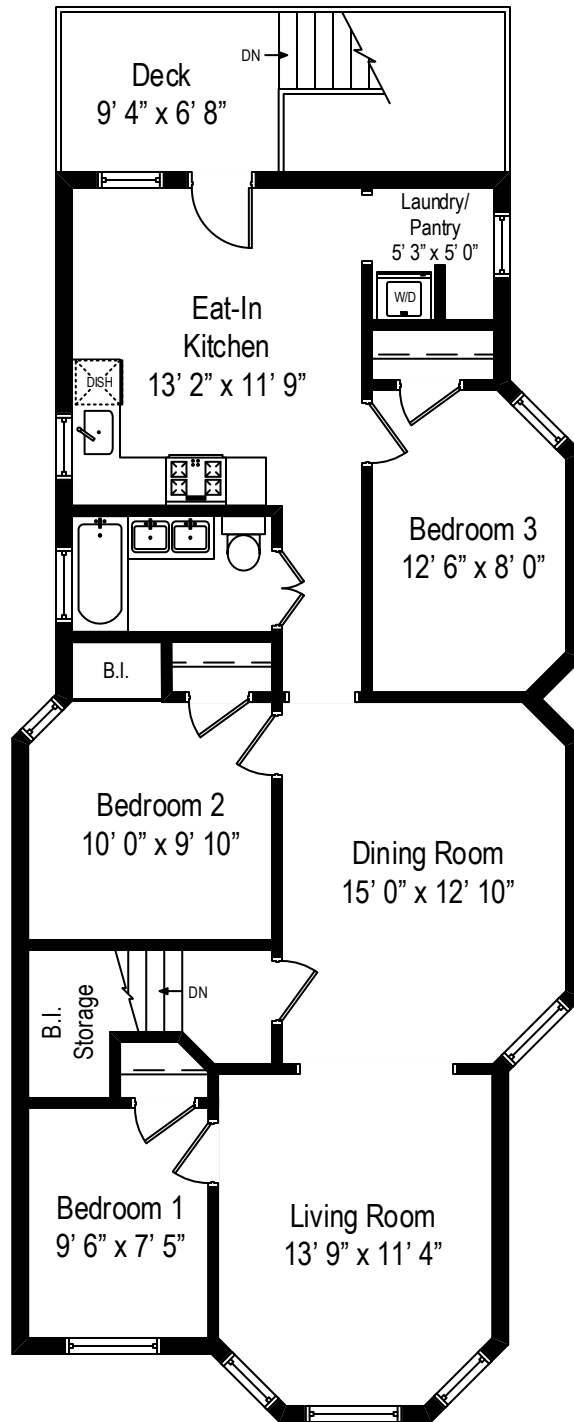

2733 N. Francisco – Chicago, IL 60647

First Level/ Unit 1

2733 N. Francisco – Chicago, IL 60647

Second Level/ Unit 2

2733 N. Francisco – Chicago, IL 60647

Lower Level

All dimensions are approximate. This plan is for marketing purposes only.