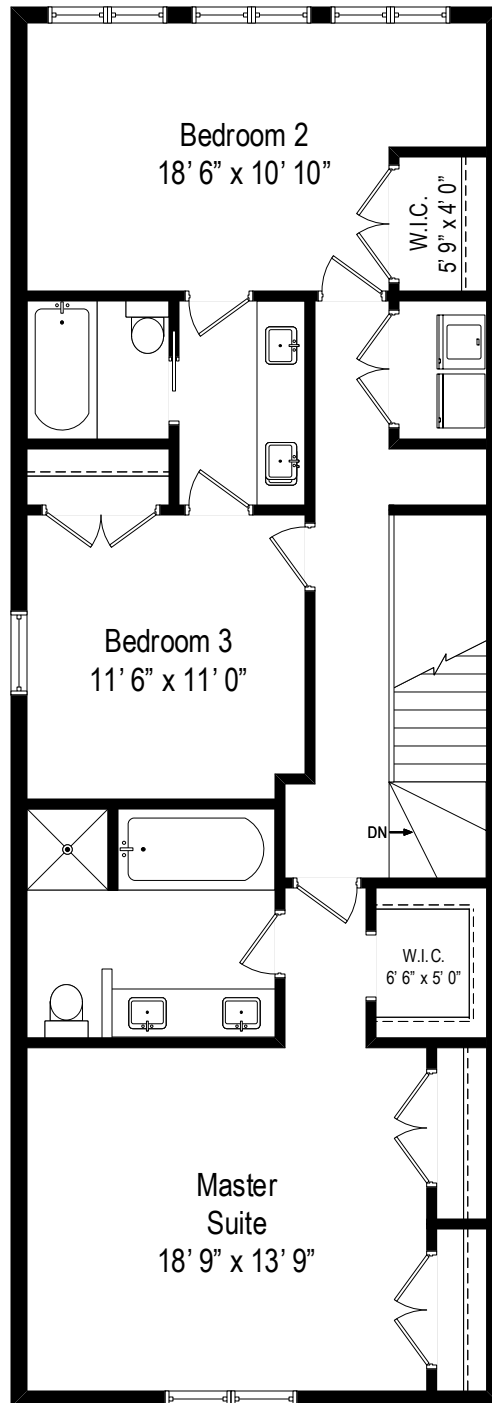

4619-21 South Champlain Avenue – Chicago, IL 60653

First Level

4619-21 South Champlain Avenue – Chicago, IL 60653

Second Level

All dimensions are approximate. This plan is for marketing purposes only.

4619-21 South Champlain Avenue – Chicago, IL 60653

Lower Level