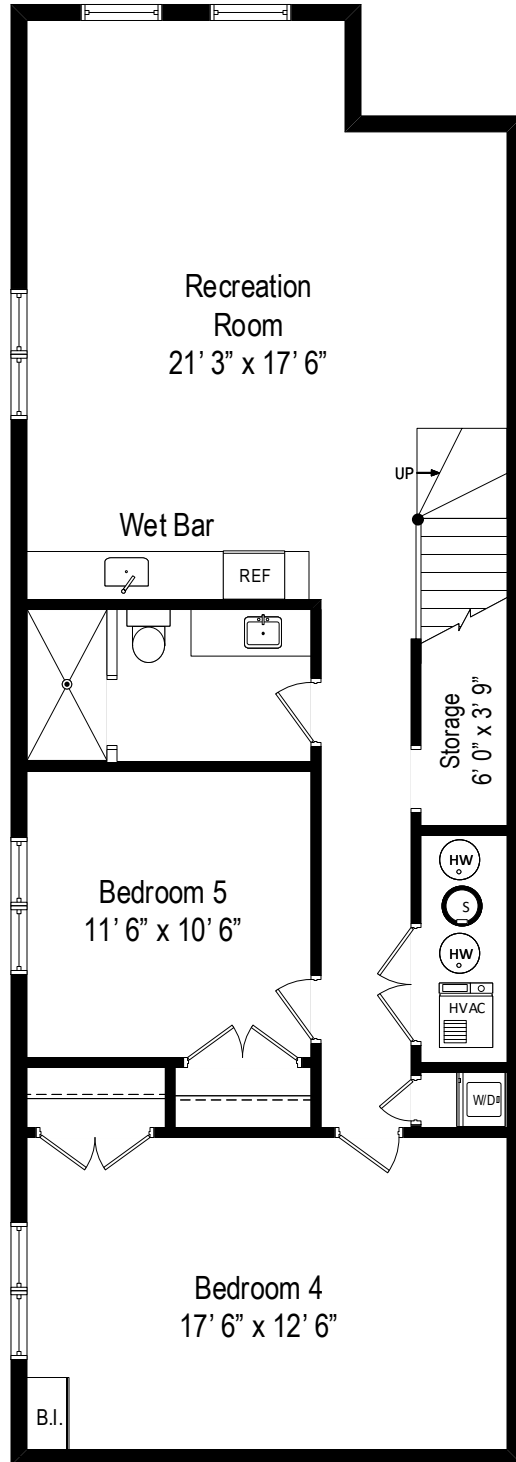

4619-21 South Champlain Avenue – Chicago, IL 60653

First Level

4619-21 South Champlain Avenue – Chicago, IL 60653

Second Level

All dimensions are approximate. This plan is for marketing purposes only.

4619-21 South Champlain Avenue – Chicago, IL 60653

Lower Level