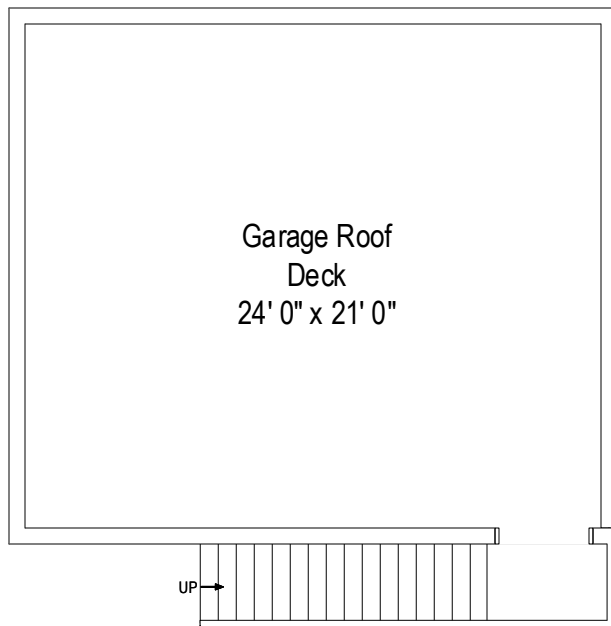

4636 N. Paulina Street - Chicago, IL 60640

First Level

All dimensions are approximate. This plan is for marketing purposes only.

4636 N. Paulina Street - Chicago, IL 60640

Garage Roof Deck

4636 N. Paulina Street - Chicago, IL 60640

Lower Level