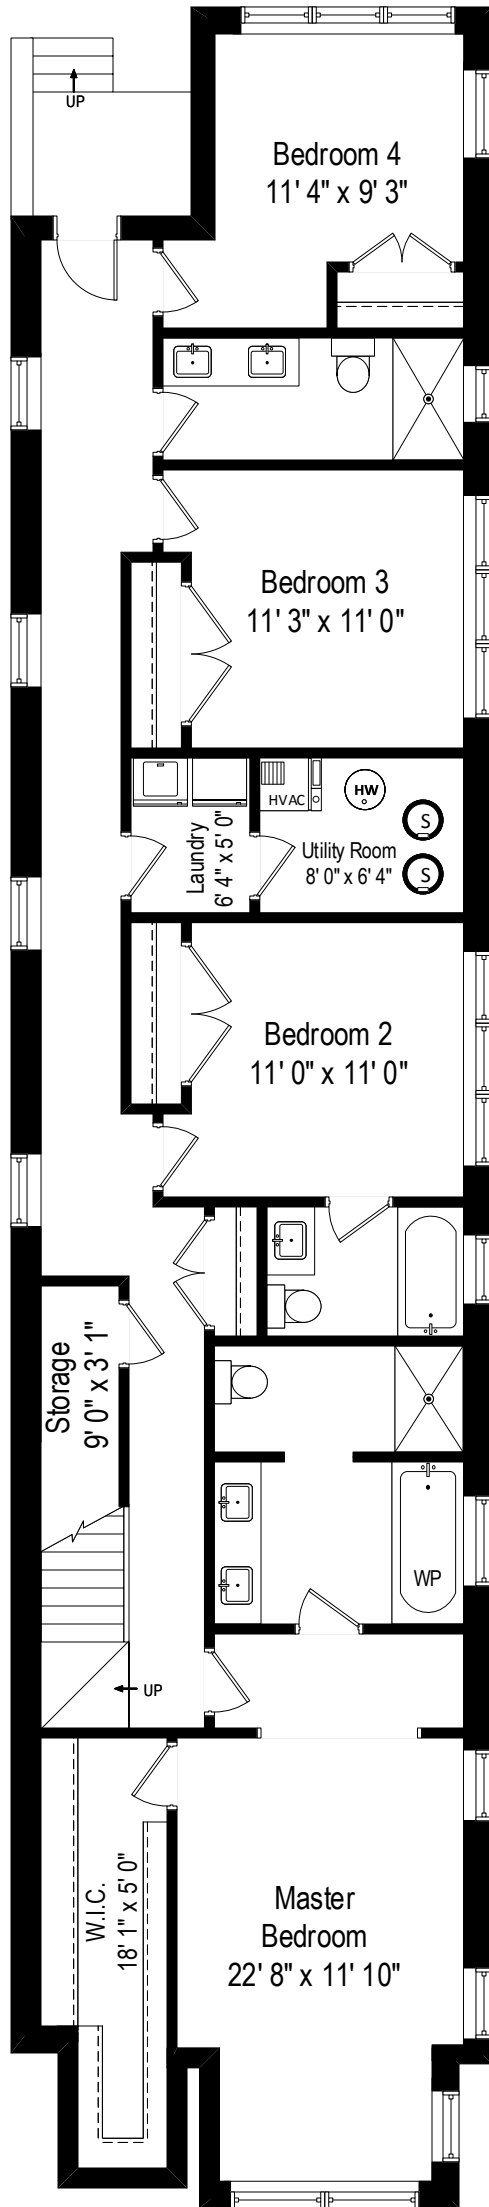

4636 N. Paulina Street - Chicago, IL 60640

First Level

All dimensions are approximate. This plan is for marketing purposes only.

4636 N. Paulina Street - Chicago, IL 60640

Garage Roof Deck

4636 N. Paulina Street - Chicago, IL 60640

Lower Level