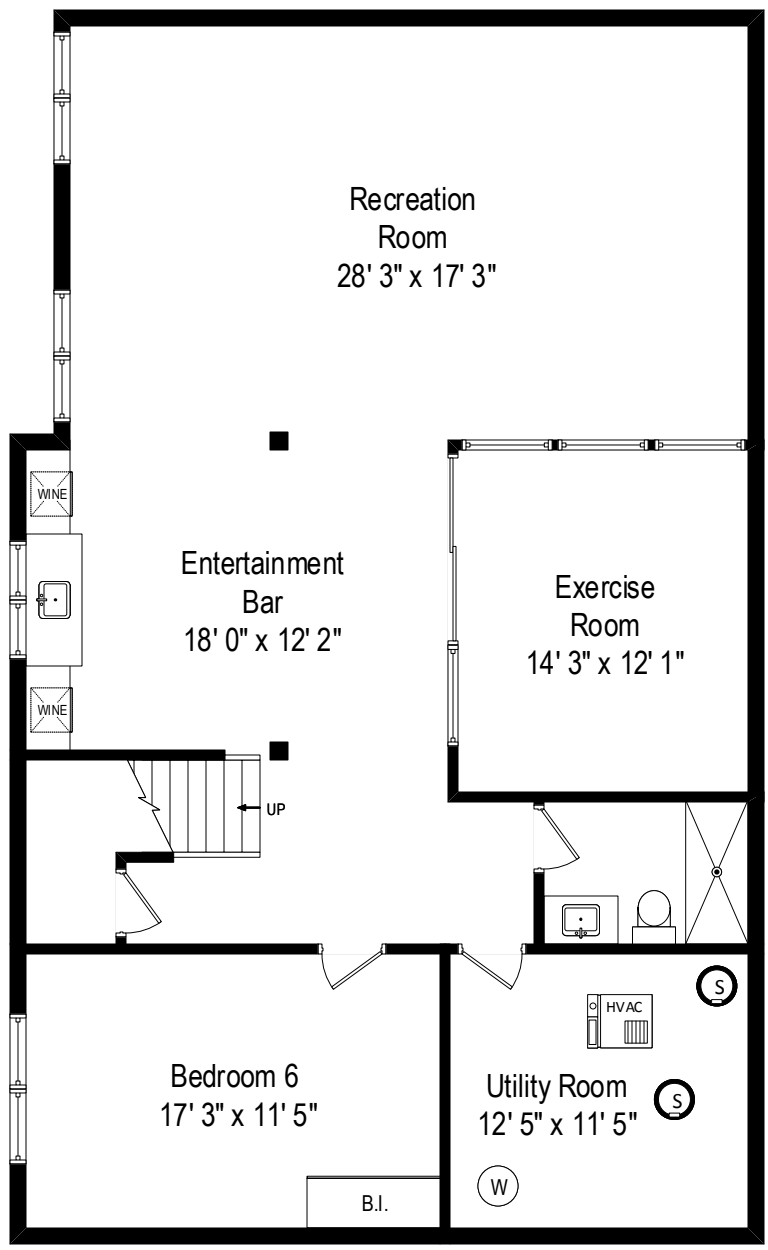

922 Elm Street – Winnetka, IL 60093

First Level

All dimensions are approximate. This plan is for marketing purposes only.

922 Elm Street – Winnetka, IL 60093

Second Level

922 Elm Street – Winnetka, IL 60093

Third Level

922 Elm Street – Winnetka, IL 60093

Lower Level

All dimensions are approximate. This plan is for marketing purposes only.