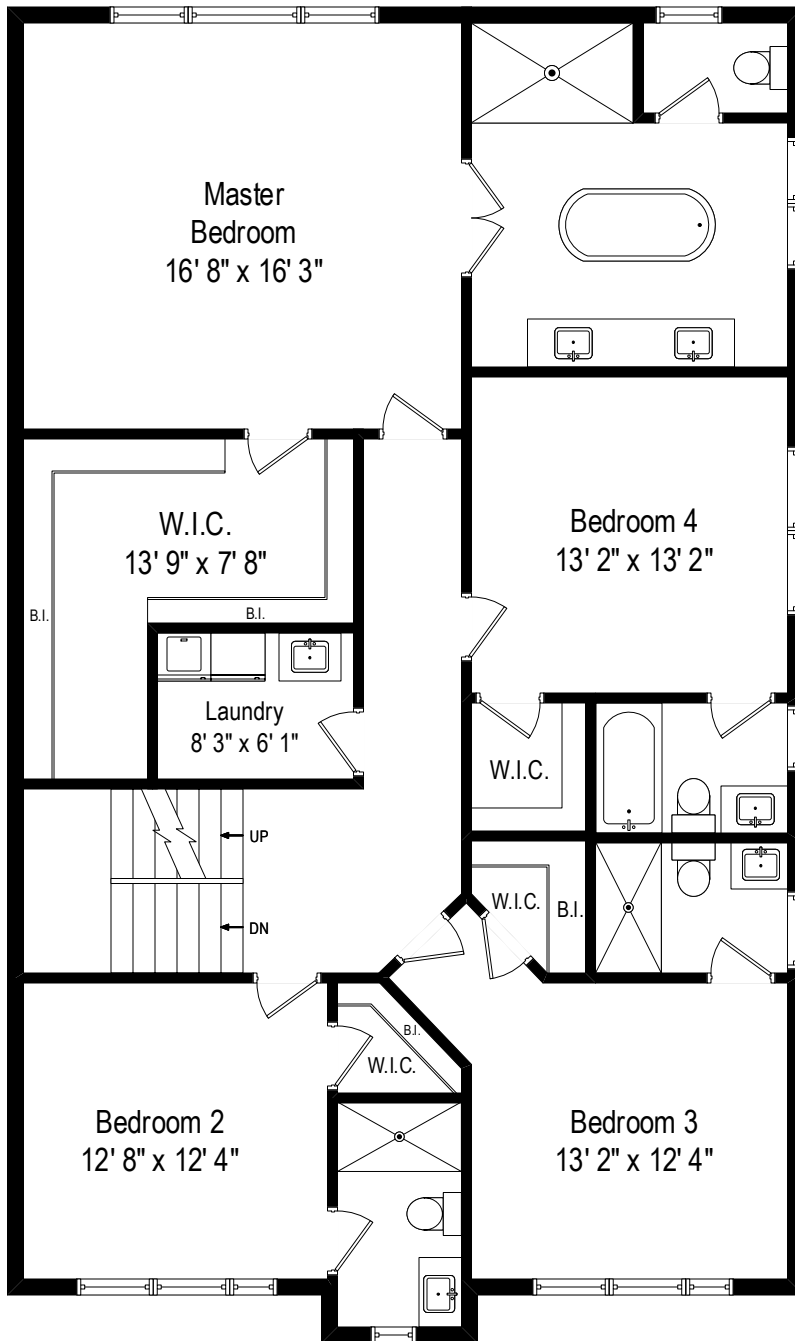

922 Elm Street – Winnetka, IL 60093

First Level

All dimensions are approximate. This plan is for marketing purposes only.

922 Elm Street – Winnetka, IL 60093

Second Level

922 Elm Street – Winnetka, IL 60093

Third Level

922 Elm Street – Winnetka, IL 60093

Lower Level

All dimensions are approximate. This plan is for marketing purposes only.