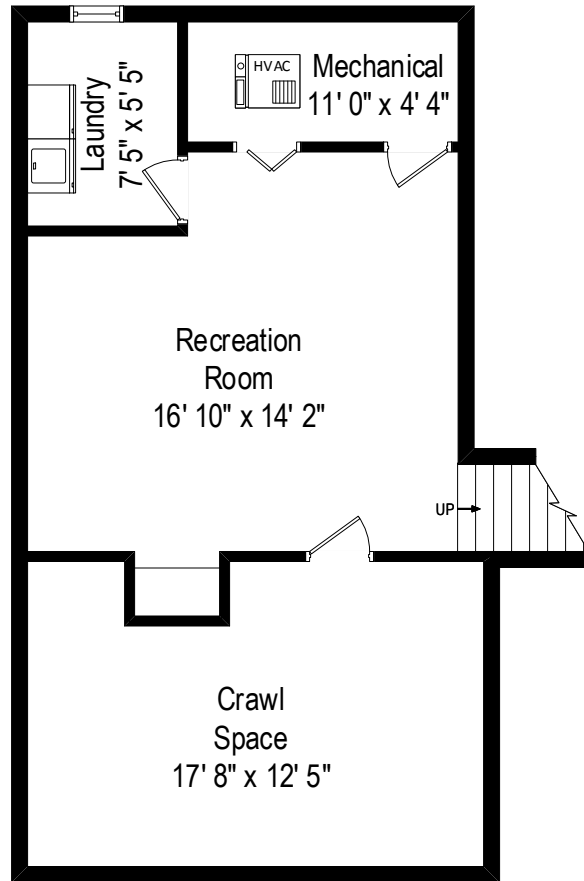

1309 N Arlington Heights Road - Arlington Heights, IL 60004

Main Level (Approximately 1626 sq ft)

1309 N Arlington Heights Road - Arlington Heights, IL 60004

Upper Level (Approximately 1164 sq ft)

All dimensions are approximate. This plan is for marketing purposes only.

1309 N Arlington Heights Road - Arlington Heights, IL 60004

Lower Level (Approximately 667 sq ft)

All dimensions are approximate. This plan is for marketing purposes only.