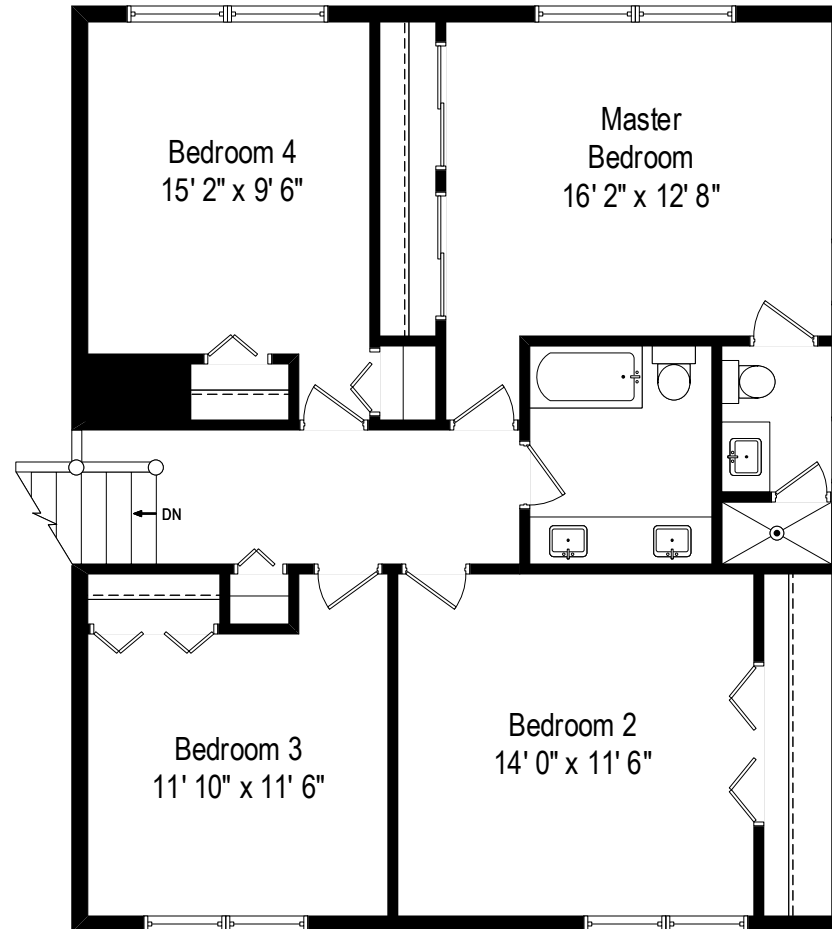

1309 N Arlington Heights Road - Arlington Heights, IL 60004

Main Level (Approximately 1626 sq ft)

1309 N Arlington Heights Road - Arlington Heights, IL 60004

Upper Level (Approximately 1164 sq ft)

All dimensions are approximate. This plan is for marketing purposes only.

1309 N Arlington Heights Road - Arlington Heights, IL 60004

Lower Level (Approximately 667 sq ft)

All dimensions are approximate. This plan is for marketing purposes only.