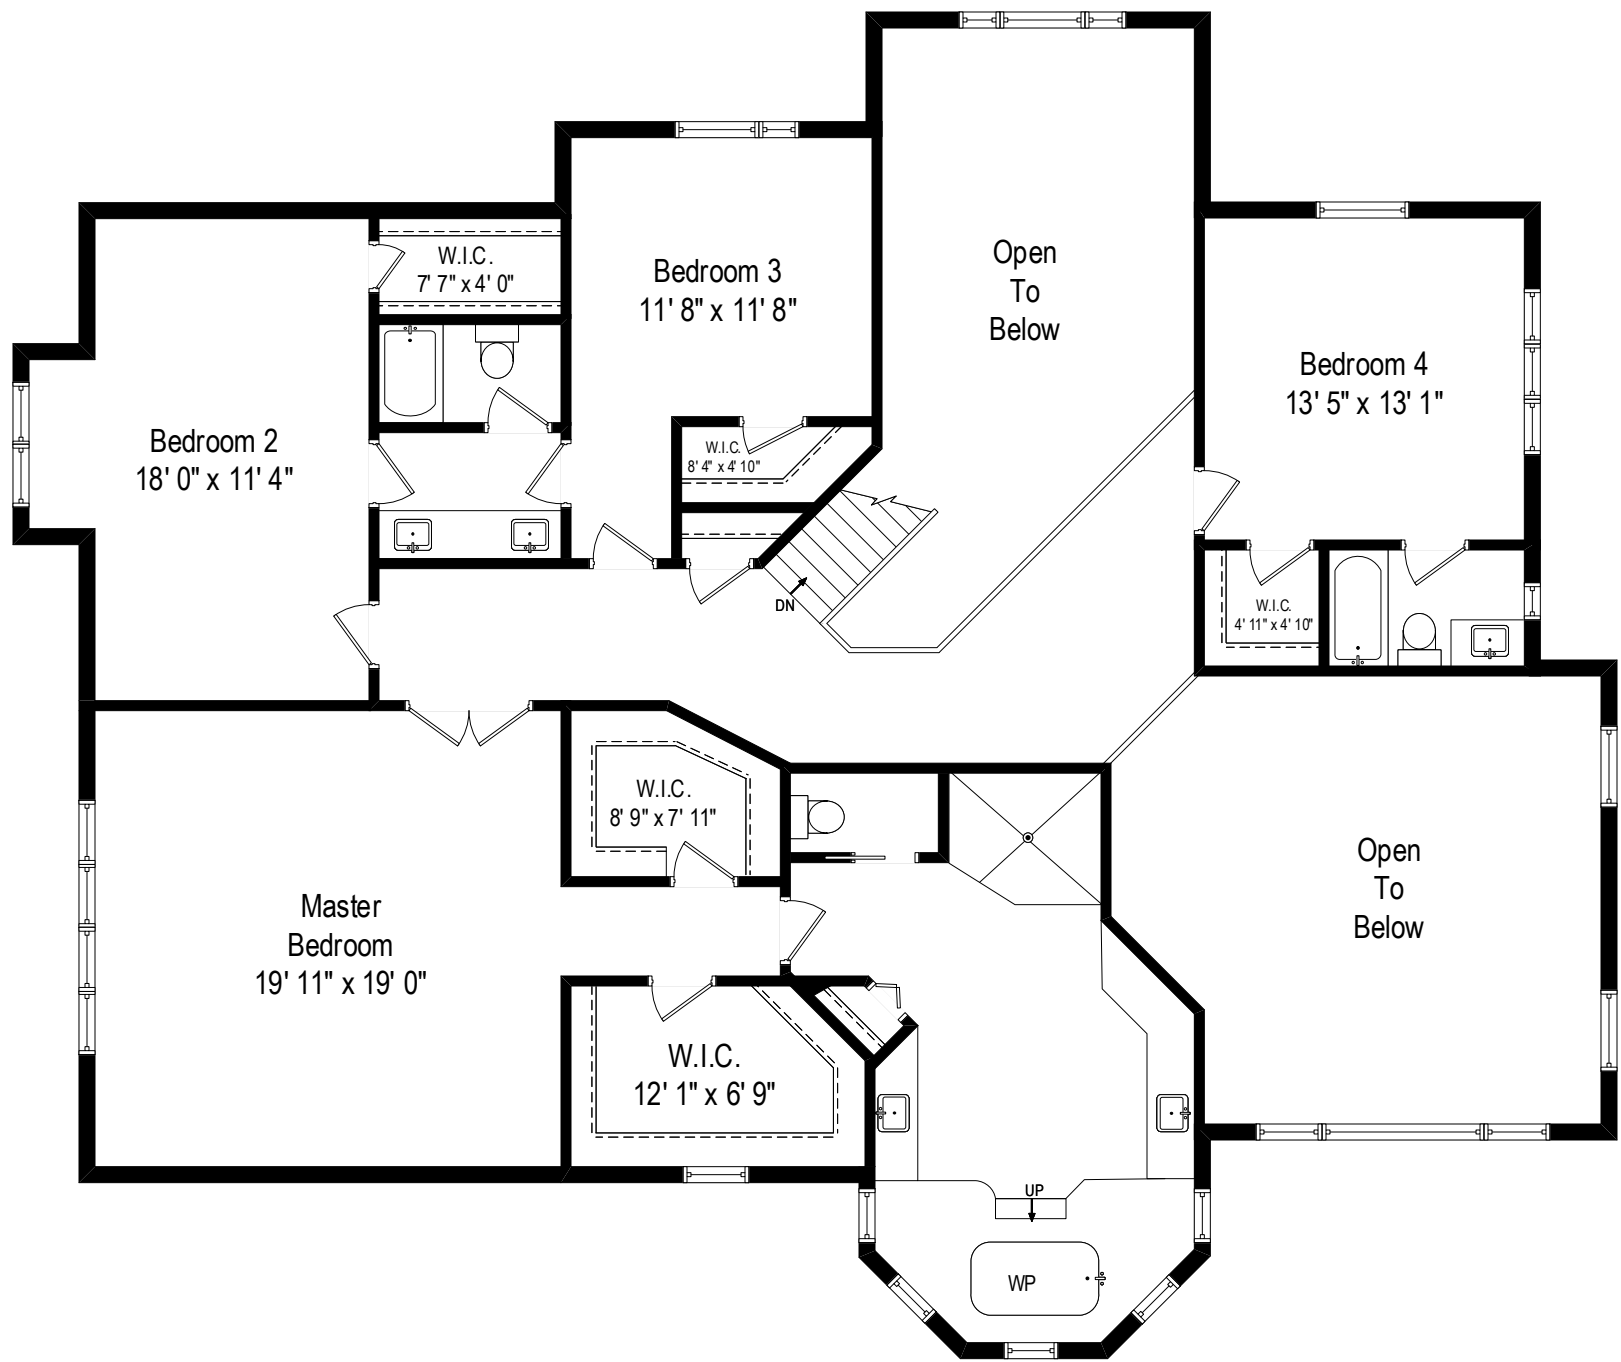

22322 N Prairie - Kildeer, IL 60047

First Level

All dimensions are approximate. This plan is for marketing purposes only.

22322 N. Prairie - Kildeer, IL 60047

Second Level

All dimensions are approximate. This plan is for marketing purposes only.

22322 N. Prairie - Kildeer, IL 60047

Lower Level