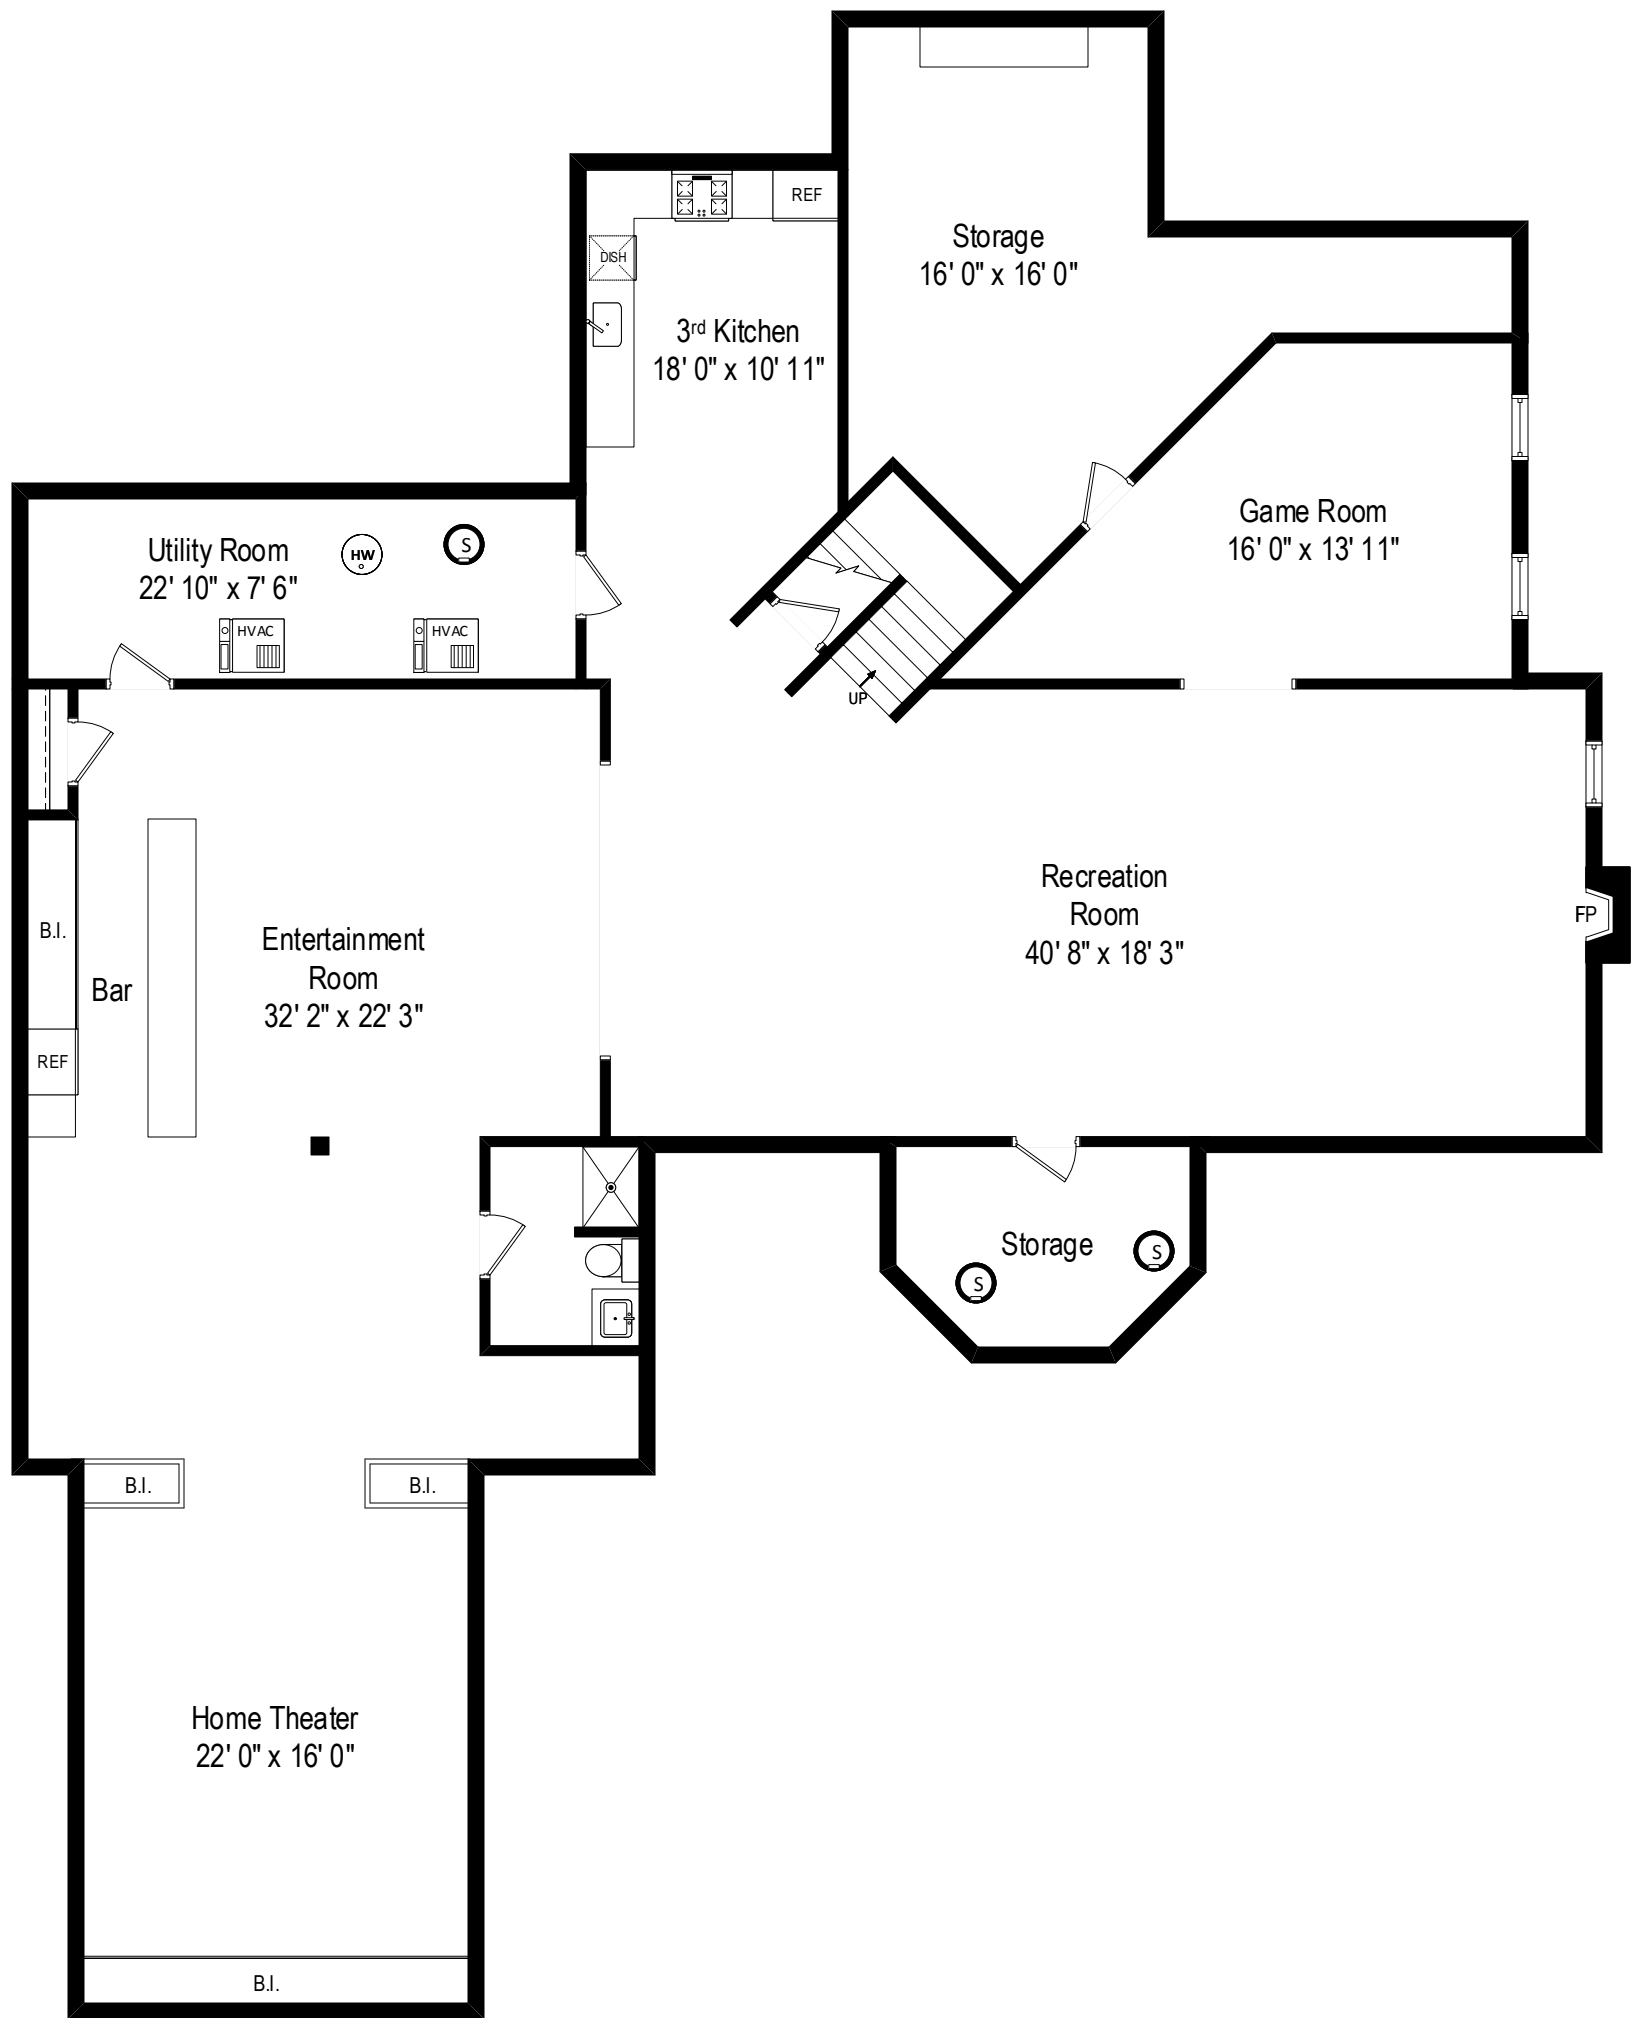

22322 N Prairie - Kildeer, IL 60047

First Level

All dimensions are approximate. This plan is for marketing purposes only.

22322 N. Prairie - Kildeer, IL 60047

Second Level

All dimensions are approximate. This plan is for marketing purposes only.

22322 N. Prairie - Kildeer, IL 60047

Lower Level