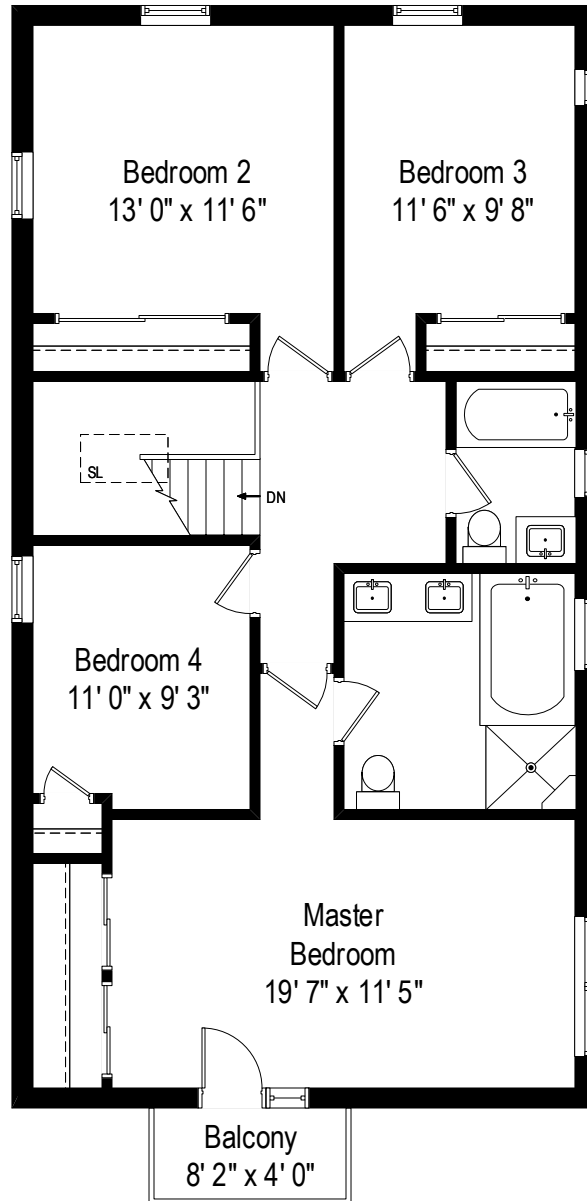

4846 N. Lawndale Avenue – Chicago, IL 60625

First Level

4846 N. Lawndale Avenue – Chicago, IL 60625

Second Level

All dimensions are approximate. This plan is for marketing purposes only.

4846 N. Lawndale Avenue – Chicago, IL 60625

Lower Level

All dimensions are approximate. This plan is for marketing purposes only.