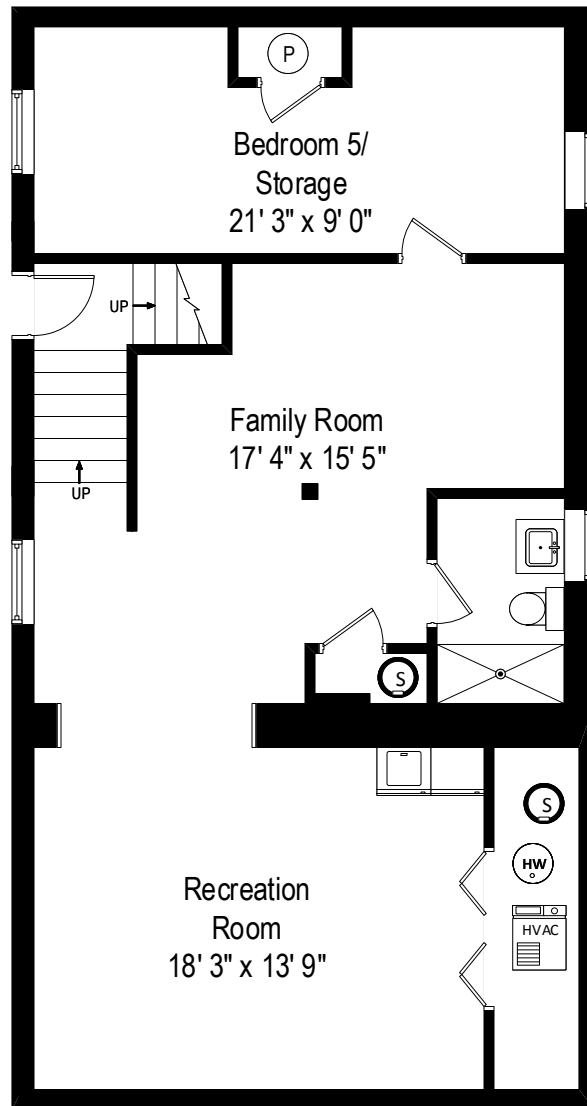

4846 N. Lawndale Avenue – Chicago, IL 60625

First Level

4846 N. Lawndale Avenue – Chicago, IL 60625

Second Level

All dimensions are approximate. This plan is for marketing purposes only.

4846 N. Lawndale Avenue – Chicago, IL 60625

Lower Level

All dimensions are approximate. This plan is for marketing purposes only.