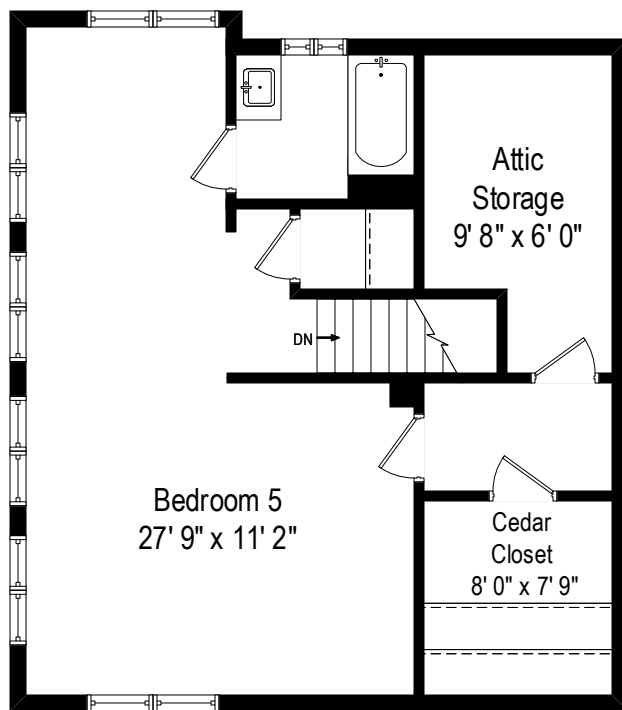

1153 Pine Street – Winnetka, IL 60093

First Level

1153 Pine Street – Winnetka, IL 60093

Second Level

All dimensions are approximate. This plan is for marketing purposes only.

1153 Pine Street – Winnetka, IL 60093