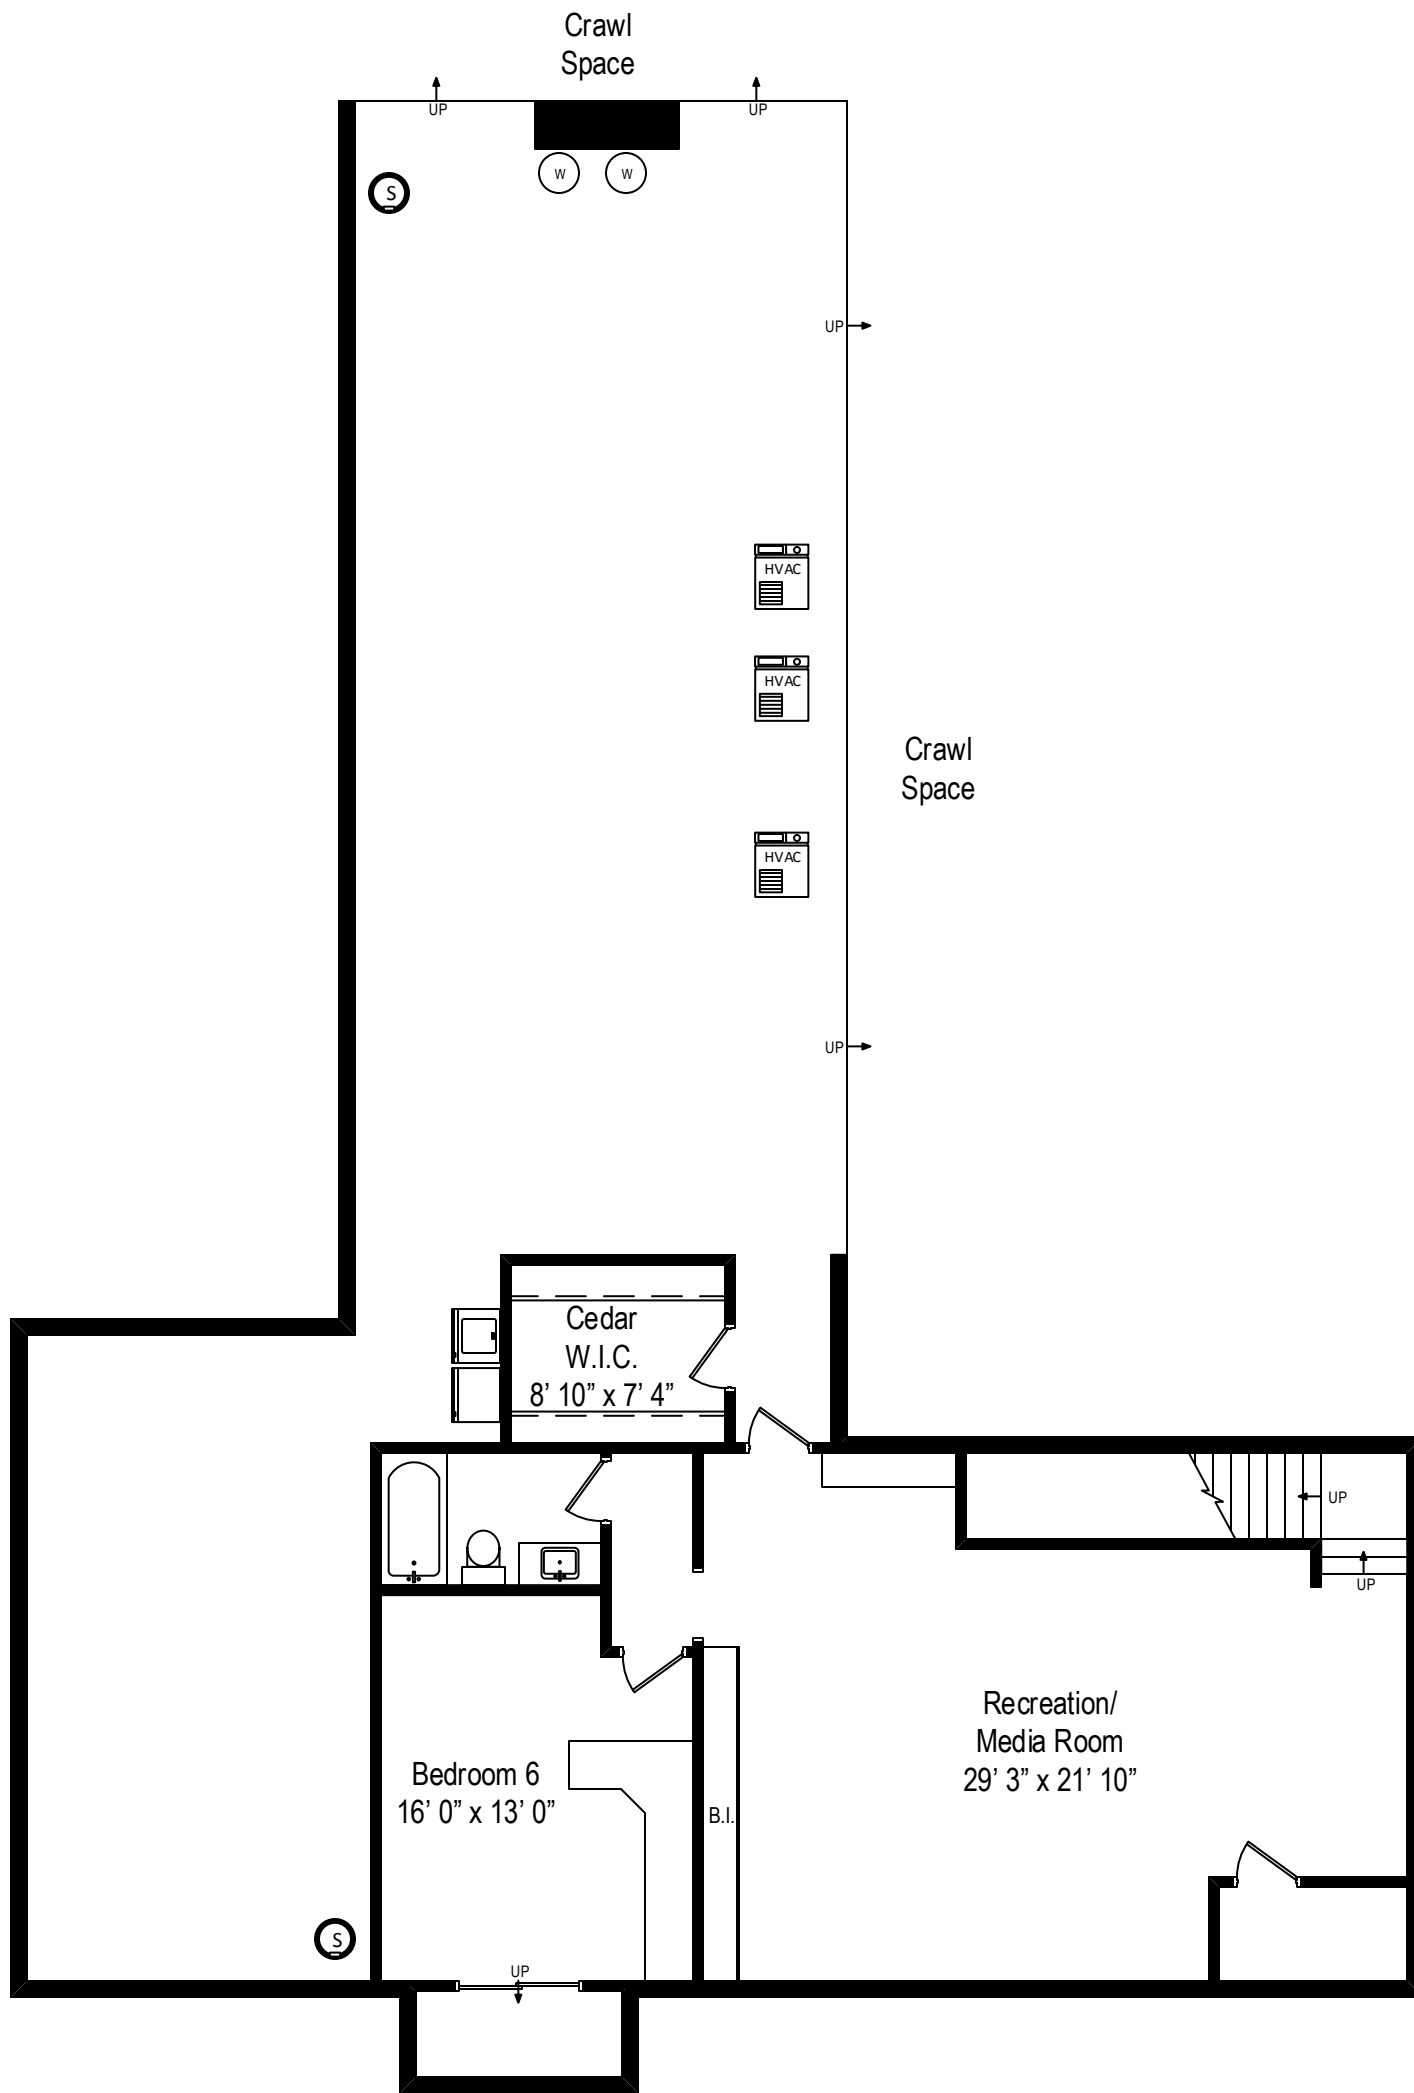

1637 Braeside Drive – Northbrook, IL 60062

First Level

All dimensions are approximate. This plan is for marketing purposes only.

1637 Braeside Drive – Northbrook, IL 60062

Lower Level