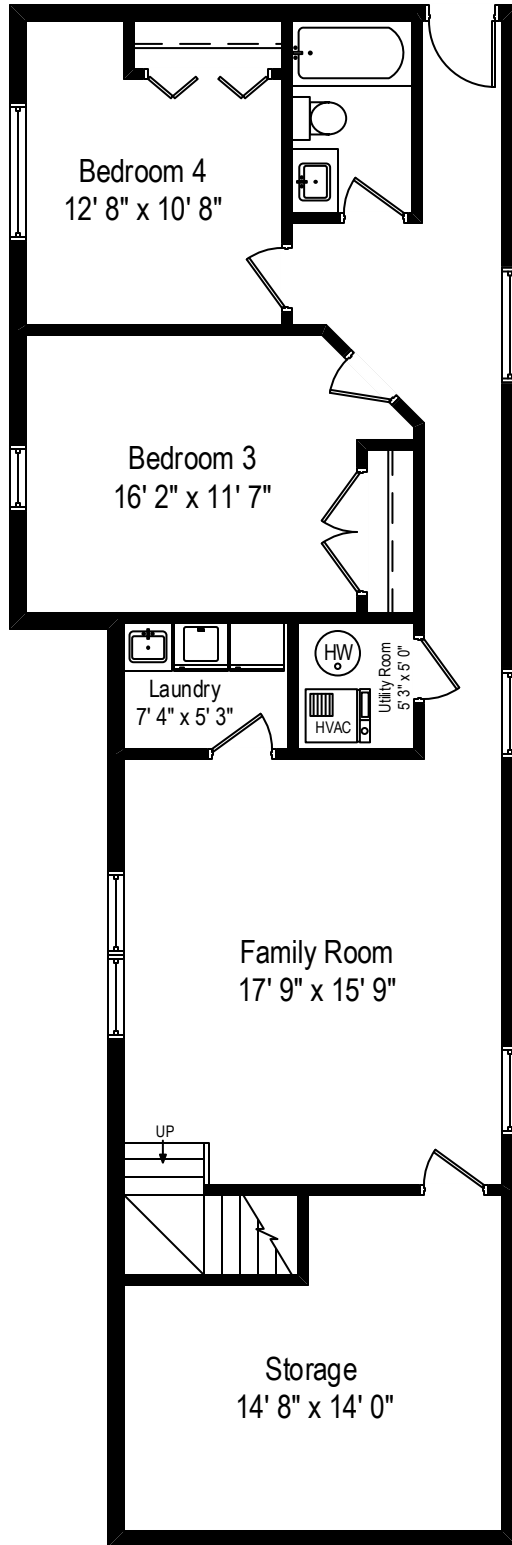

2541 W Leland Avenue – Chicago, IL 60625

First Level

All dimensions are approximate. This plan is for marketing purposes only.

2541 W Leland Avenue – Chicago, IL 60625

Lower Level

All dimensions are approximate. This plan is for marketing purposes only.