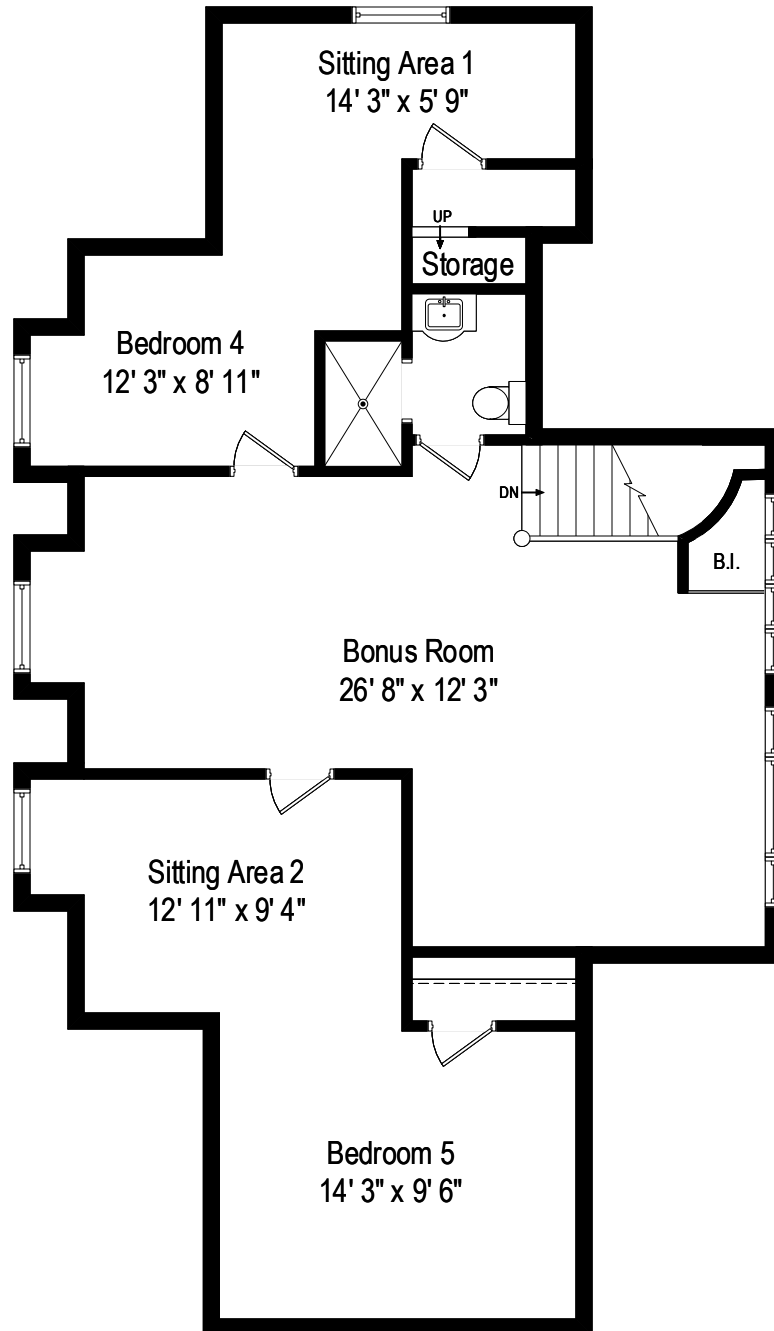

19089 W. Lake View Avenue – Mundelein, IL 60060

First Level

19089 W. Lake View Avenue – Mundelein, IL 60060
 Second Level

All dimensions are approximate. This plan is for marketing purposes only.

19089 W. Lake View Avenue – Mundelein, IL 60060

Third Level