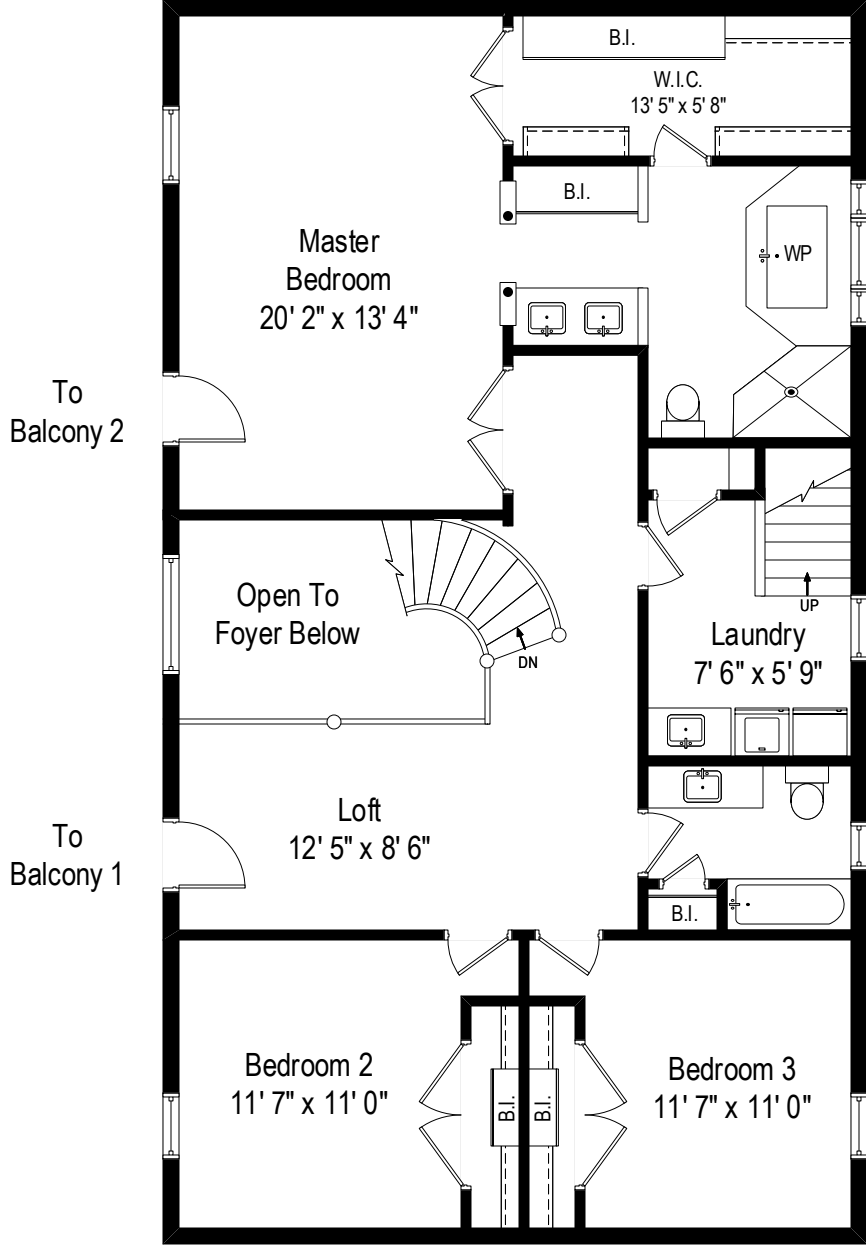

19089 W. Lake View Avenue – Mundelein, IL 60060

First Level

19089 W. Lake View Avenue – Mundelein, IL 60060
 Second Level

All dimensions are approximate. This plan is for marketing purposes only.

19089 W. Lake View Avenue – Mundelein, IL 60060

Third Level