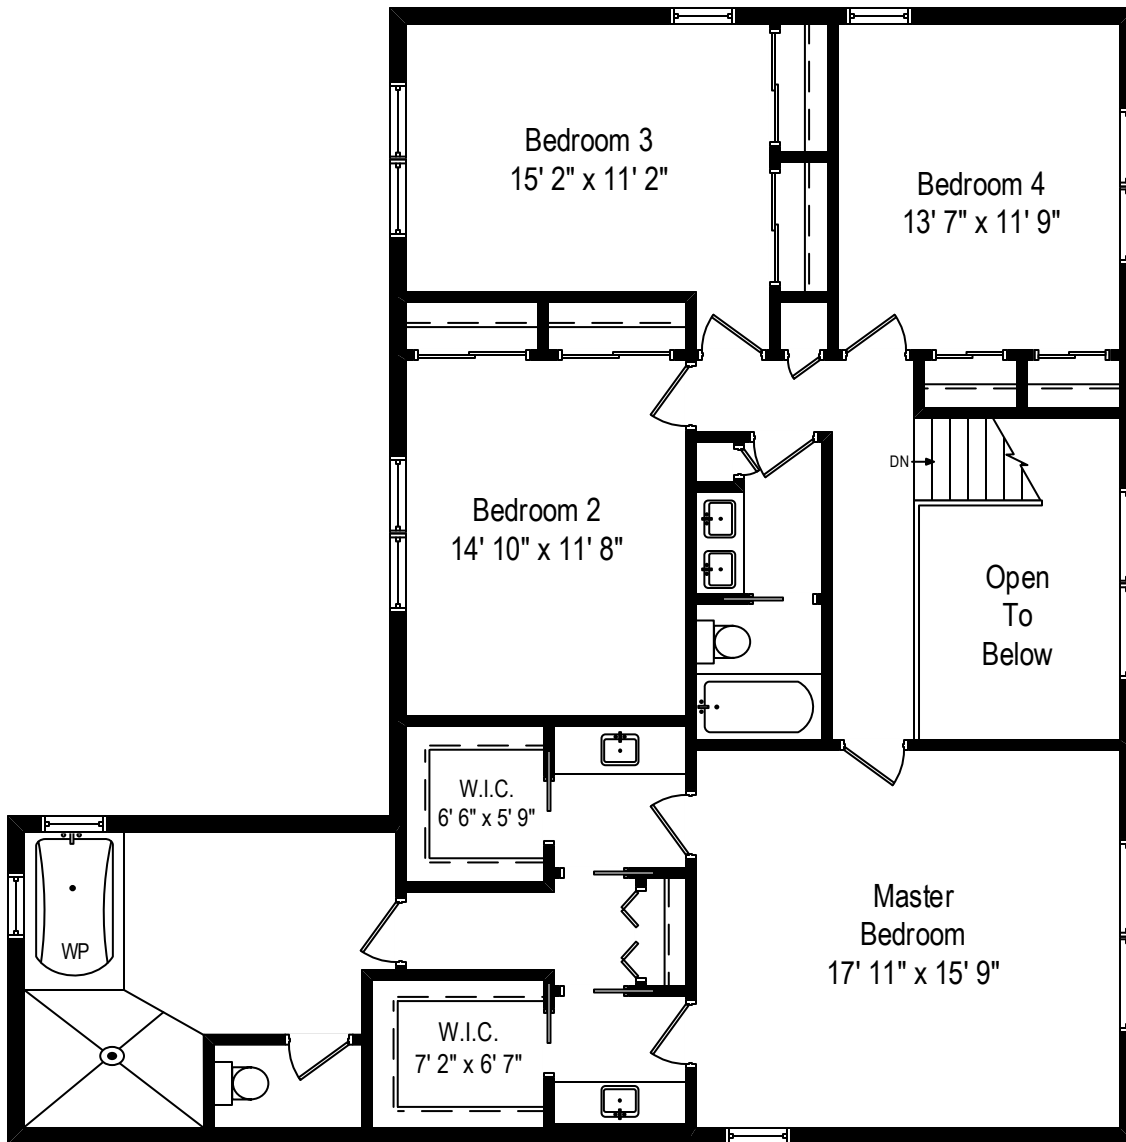

1730 Mountain Court – Deerfield, IL 60015

First Level

1730 Mountain Court – Deerfield, IL 60015

Second Level

All dimensions are approximate. This plan is for marketing purposes only.

1730 Mountain Court – Deerfield, IL 60015

Lower Level