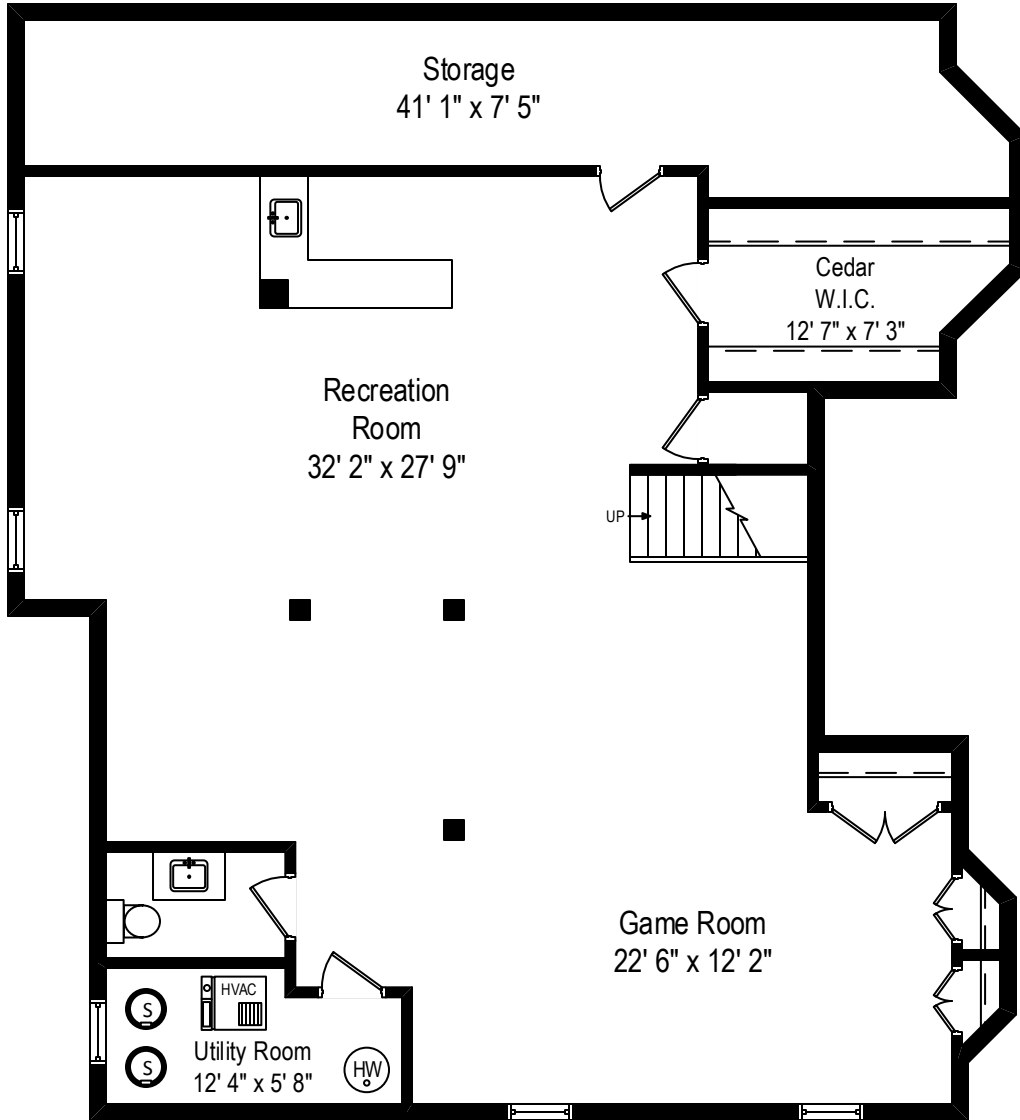

1730 Mountain Court – Deerfield, IL 60015

First Level

1730 Mountain Court – Deerfield, IL 60015

Second Level

All dimensions are approximate. This plan is for marketing purposes only.

1730 Mountain Court – Deerfield, IL 60015

Lower Level