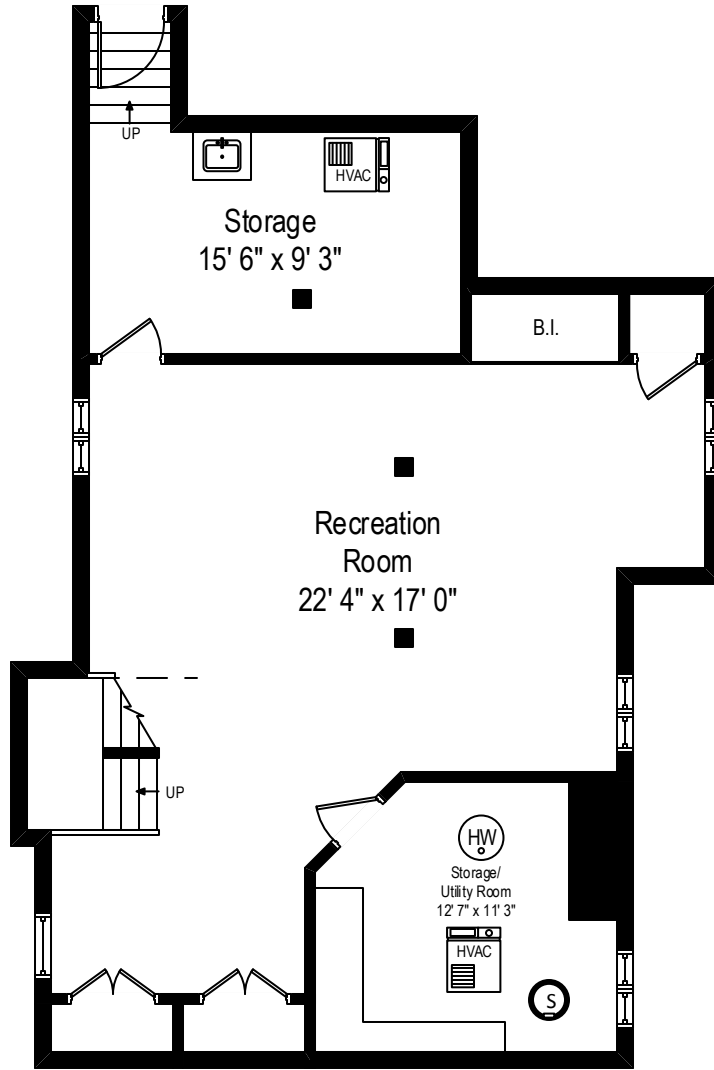

729 Washington Avenue – Wilmette, IL 60091

First Level

All dimensions are approximate. This plan is for marketing purposes only.

729 Washington Avenue – Wilmette, IL 60091

Second Level

All dimensions are approximate. This plan is for marketing purposes only.

729 Washington Avenue – Wilmette, IL 60091

Third Level

All dimensions are approximate. This plan is for marketing purposes only.

729 Washington Avenue – Wilmette, IL 60091

Lower Level

All dimensions are approximate. This plan is for marketing purposes only.