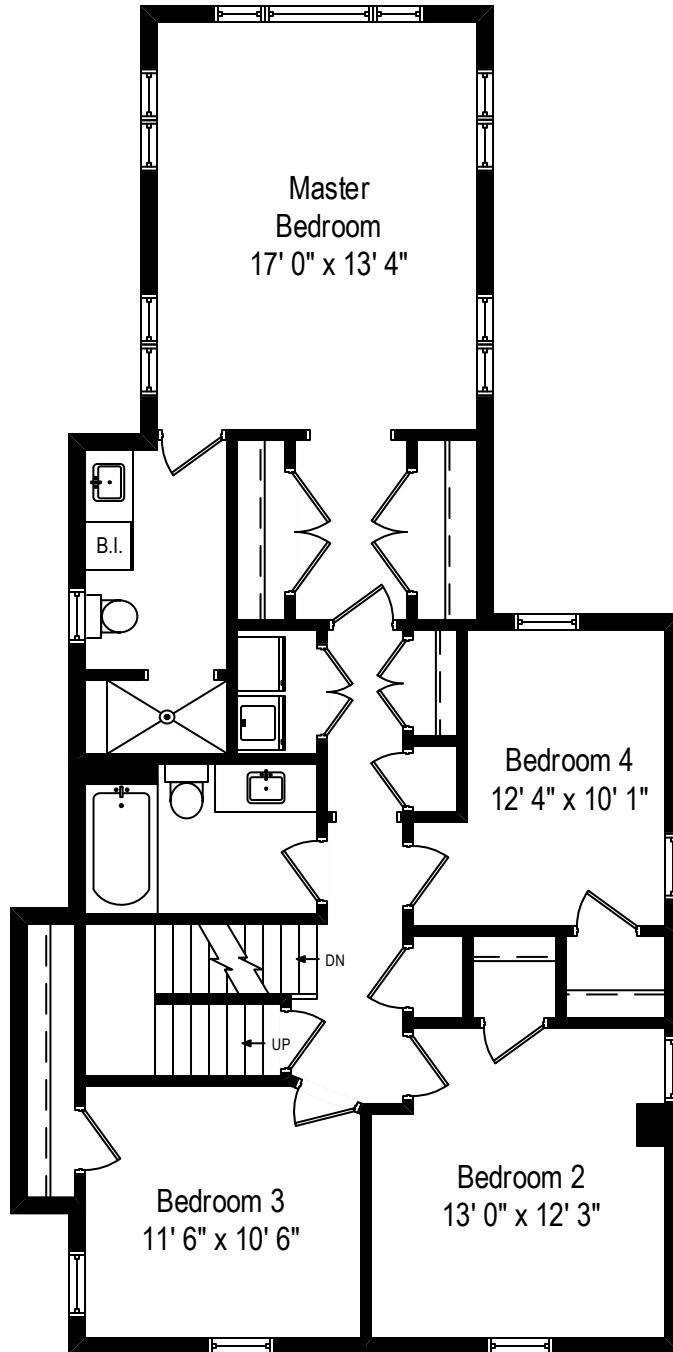

729 Washington Avenue – Wilmette, IL 60091

First Level

All dimensions are approximate. This plan is for marketing purposes only.

729 Washington Avenue – Wilmette, IL 60091

Second Level

All dimensions are approximate. This plan is for marketing purposes only.

729 Washington Avenue – Wilmette, IL 60091

Third Level

All dimensions are approximate. This plan is for marketing purposes only.

729 Washington Avenue – Wilmette, IL 60091

Lower Level

All dimensions are approximate. This plan is for marketing purposes only.