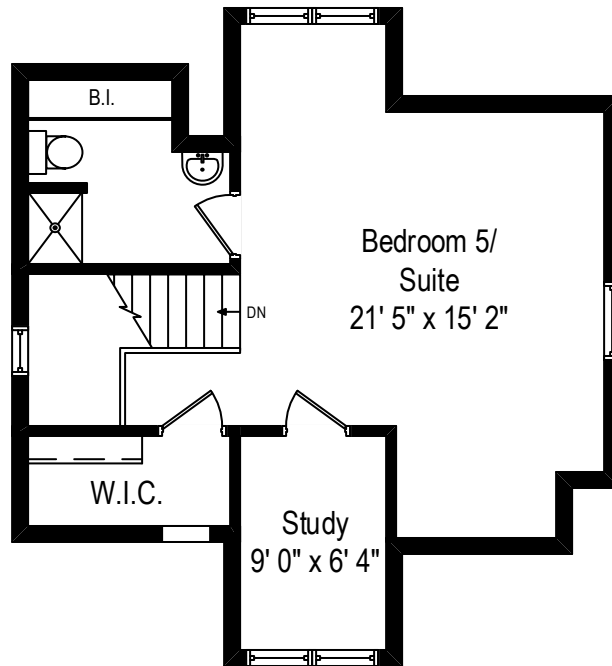

729 Washington Avenue – Wilmette, IL 60091

First Level

All dimensions are approximate. This plan is for marketing purposes only.

729 Washington Avenue – Wilmette, IL 60091

Second Level

All dimensions are approximate. This plan is for marketing purposes only.

729 Washington Avenue – Wilmette, IL 60091

Third Level

All dimensions are approximate. This plan is for marketing purposes only.

729 Washington Avenue – Wilmette, IL 60091

Lower Level

All dimensions are approximate. This plan is for marketing purposes only.