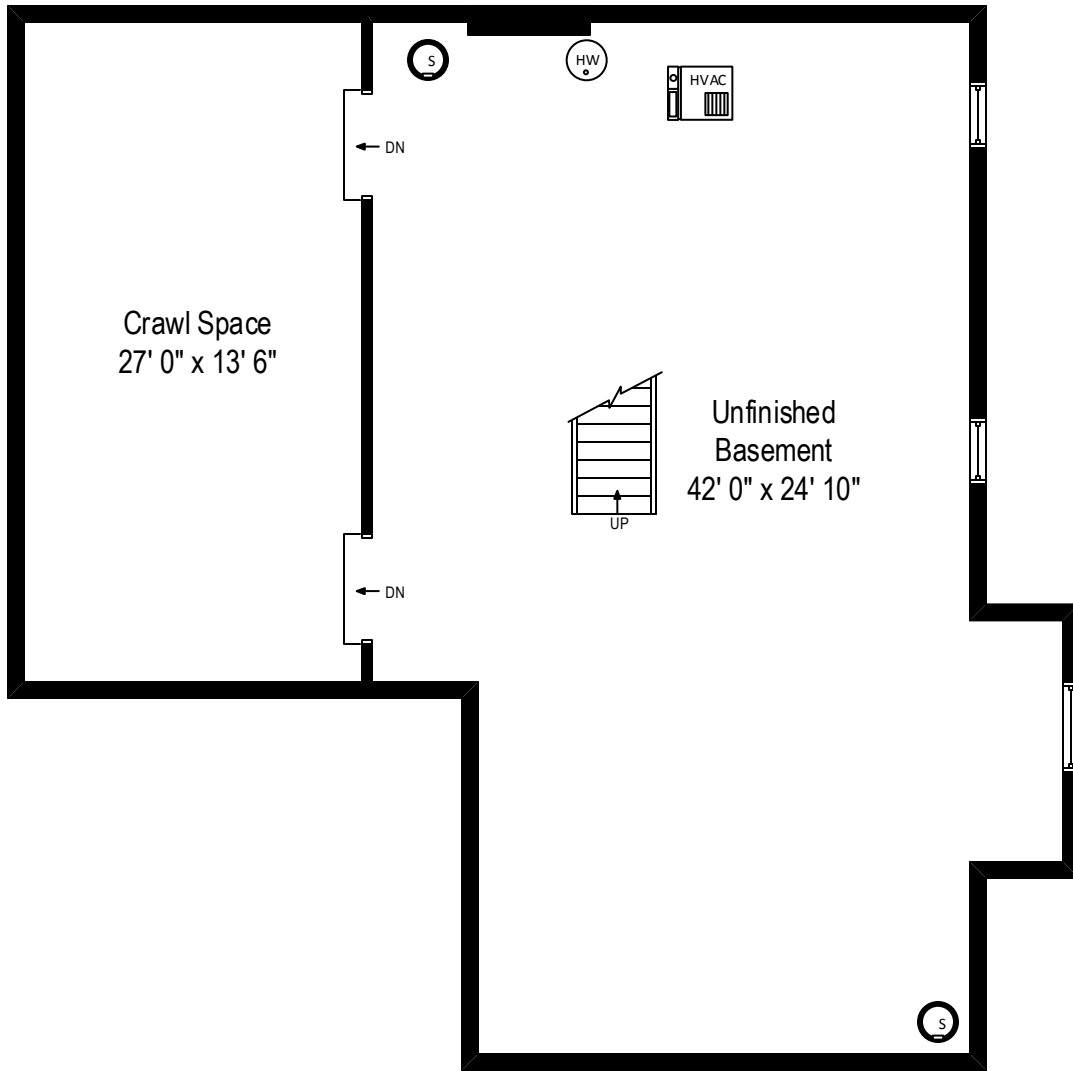

1639 Brighton Court – Northbrook, IL 60062

First Level

1639 Brighton Court – Northbrook, IL 60062

Second Level

All dimensions are approximate. This plan is for marketing purposes only.

1639 Brighton Court – Northbrook, IL 60062

Lower Level