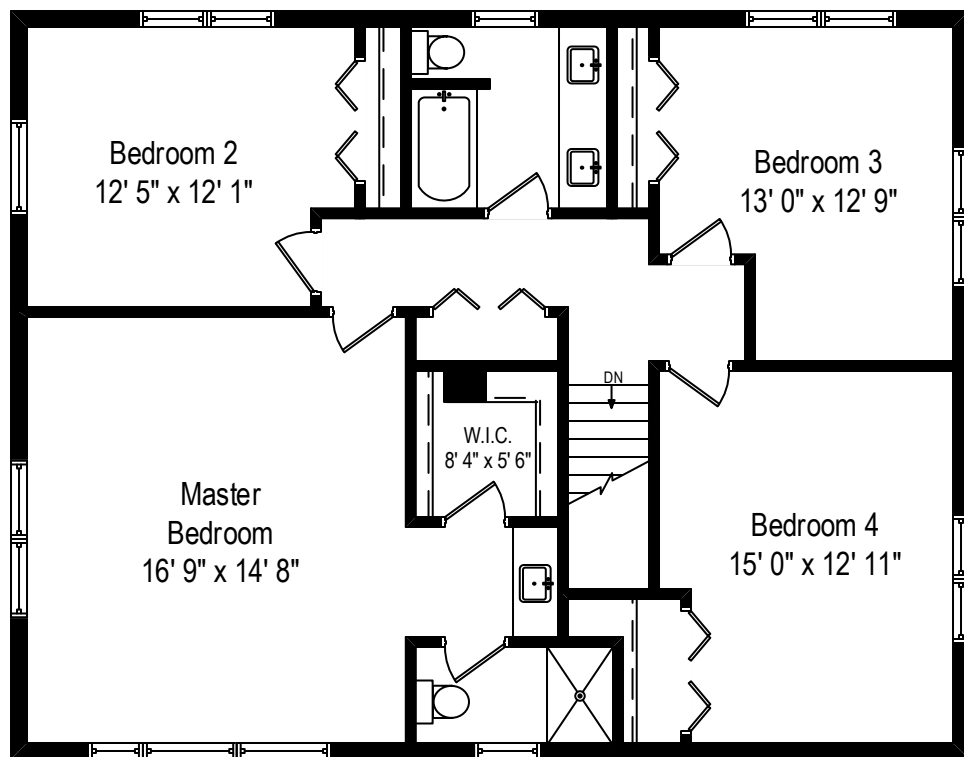

1639 Brighton Court – Northbrook, IL 60062

First Level

1639 Brighton Court – Northbrook, IL 60062

Second Level

All dimensions are approximate. This plan is for marketing purposes only.

1639 Brighton Court – Northbrook, IL 60062

Lower Level