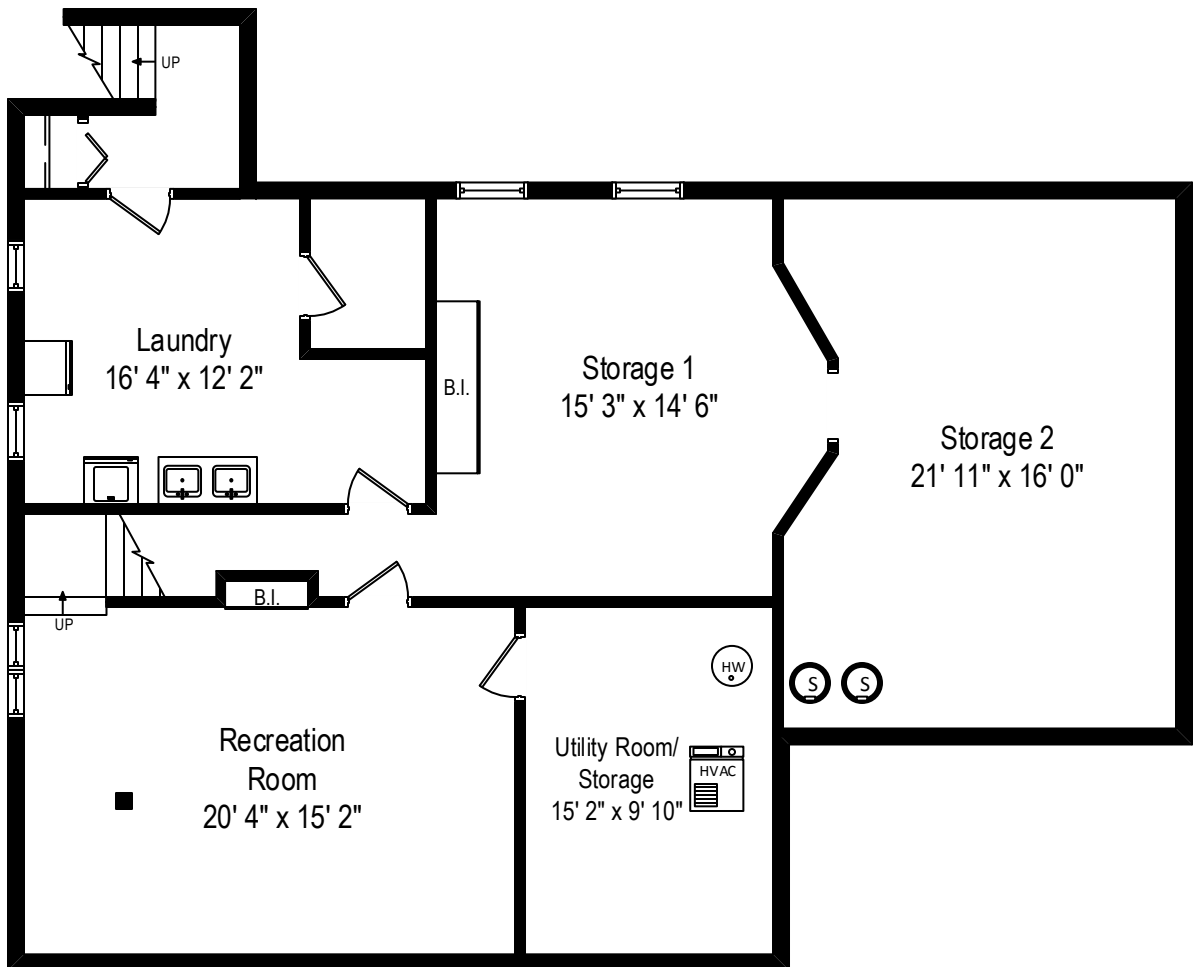

612 Lake Avenue - Wilmette, IL 60091

First Level

All dimensions are approximate. This plan is for marketing purposes only.

612 Lake Avenue - Wilmette, IL 60091

Second Level

All dimensions are approximate. This plan is for marketing purposes only.

612 Lake Avenue - Wilmette, IL 60091

Third Level

612 Lake Avenue - Wilmette, IL 60091

Lower Level