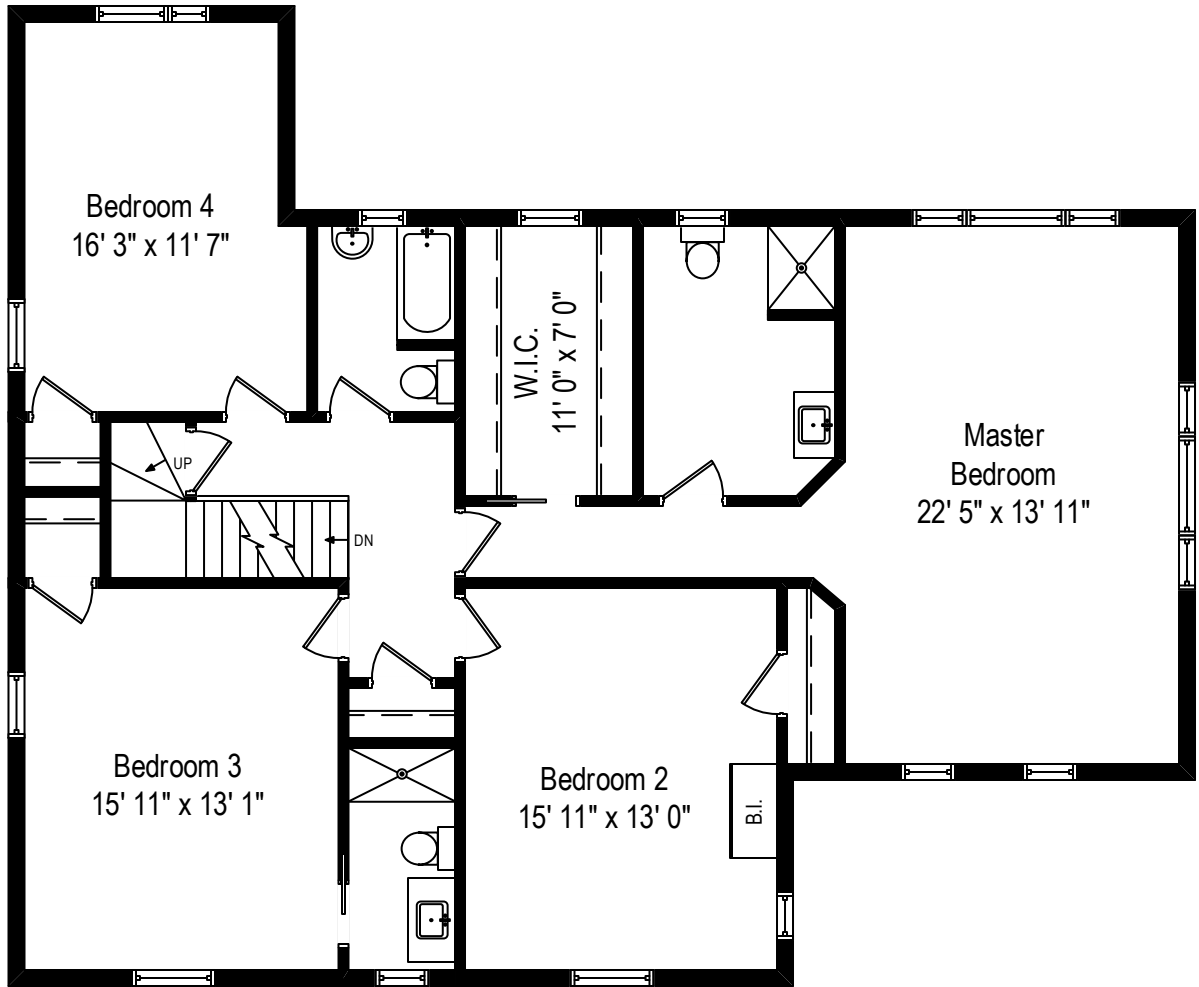

612 Lake Avenue - Wilmette, IL 60091

First Level

All dimensions are approximate. This plan is for marketing purposes only.

612 Lake Avenue - Wilmette, IL 60091

Second Level

All dimensions are approximate. This plan is for marketing purposes only.

612 Lake Avenue - Wilmette, IL 60091

Third Level

612 Lake Avenue - Wilmette, IL 60091

Lower Level