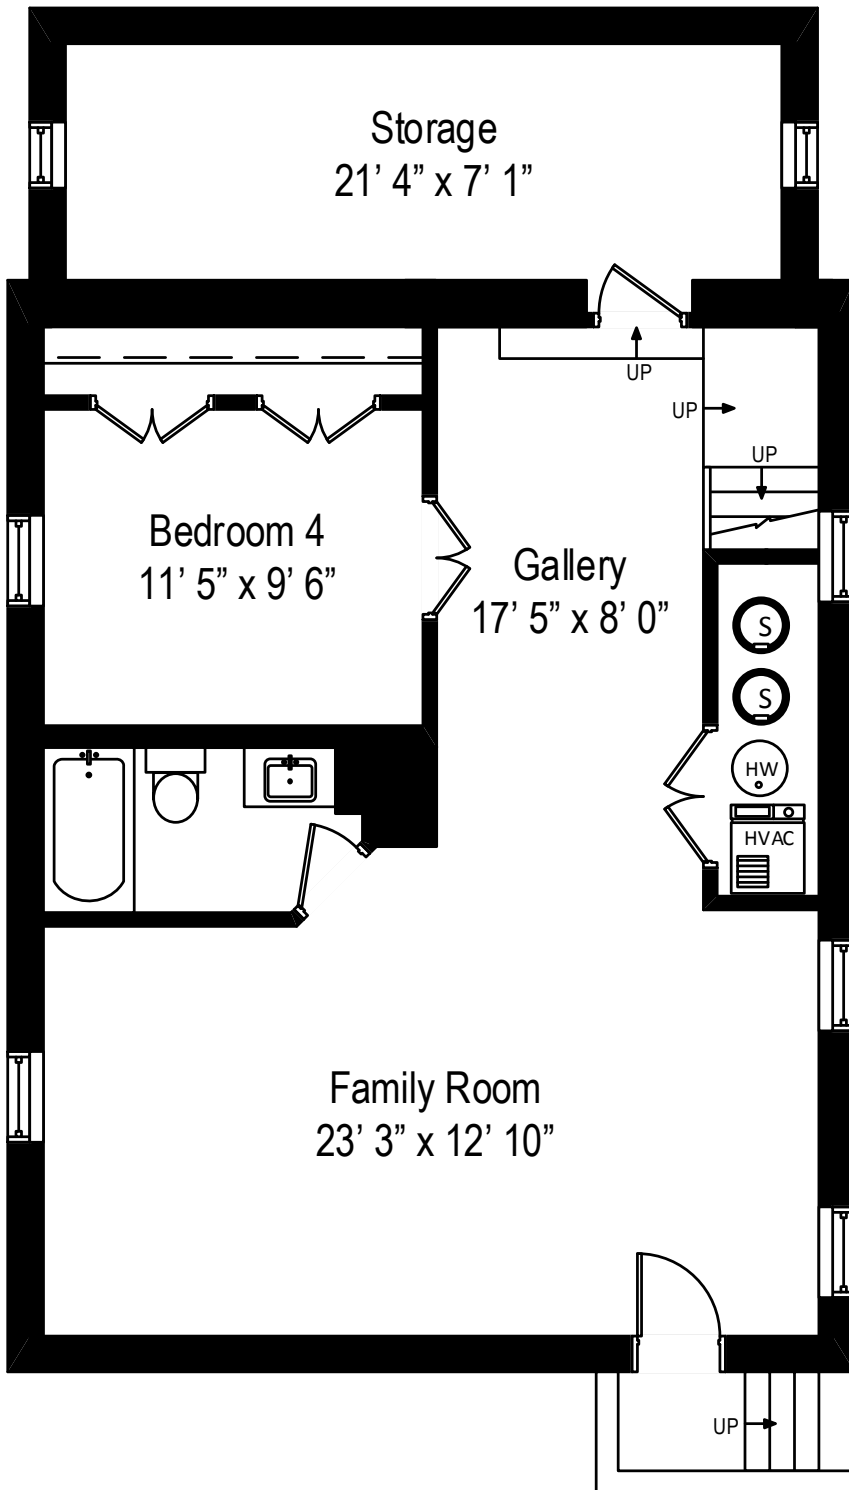

5245 N. Wayne Avenue – Chicago, IL 60640

First Level

5245 N. Wayne Avenue – Chicago, IL 60640

Second Level

All dimensions are approximate. This plan is for marketing purposes only.

5245 N. Wayne Avenue – Chicago, IL 60640

Lower Level

1234 N. Address Ave. - Chicago, IL 60018
Back Yard