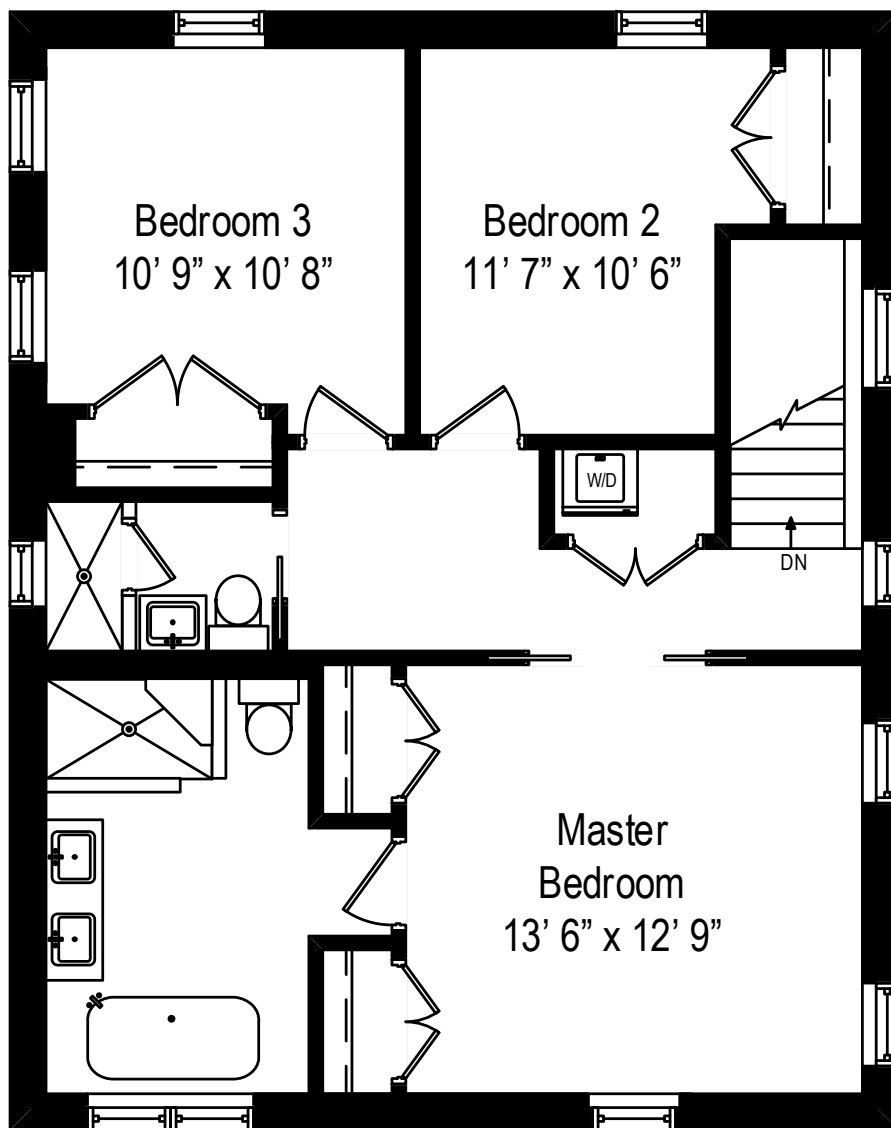

5245 N. Wayne Avenue – Chicago, IL 60640

First Level

5245 N. Wayne Avenue – Chicago, IL 60640

Second Level

All dimensions are approximate. This plan is for marketing purposes only.

5245 N. Wayne Avenue – Chicago, IL 60640

Lower Level

1234 N. Address Ave. - Chicago, IL 60018
Back Yard