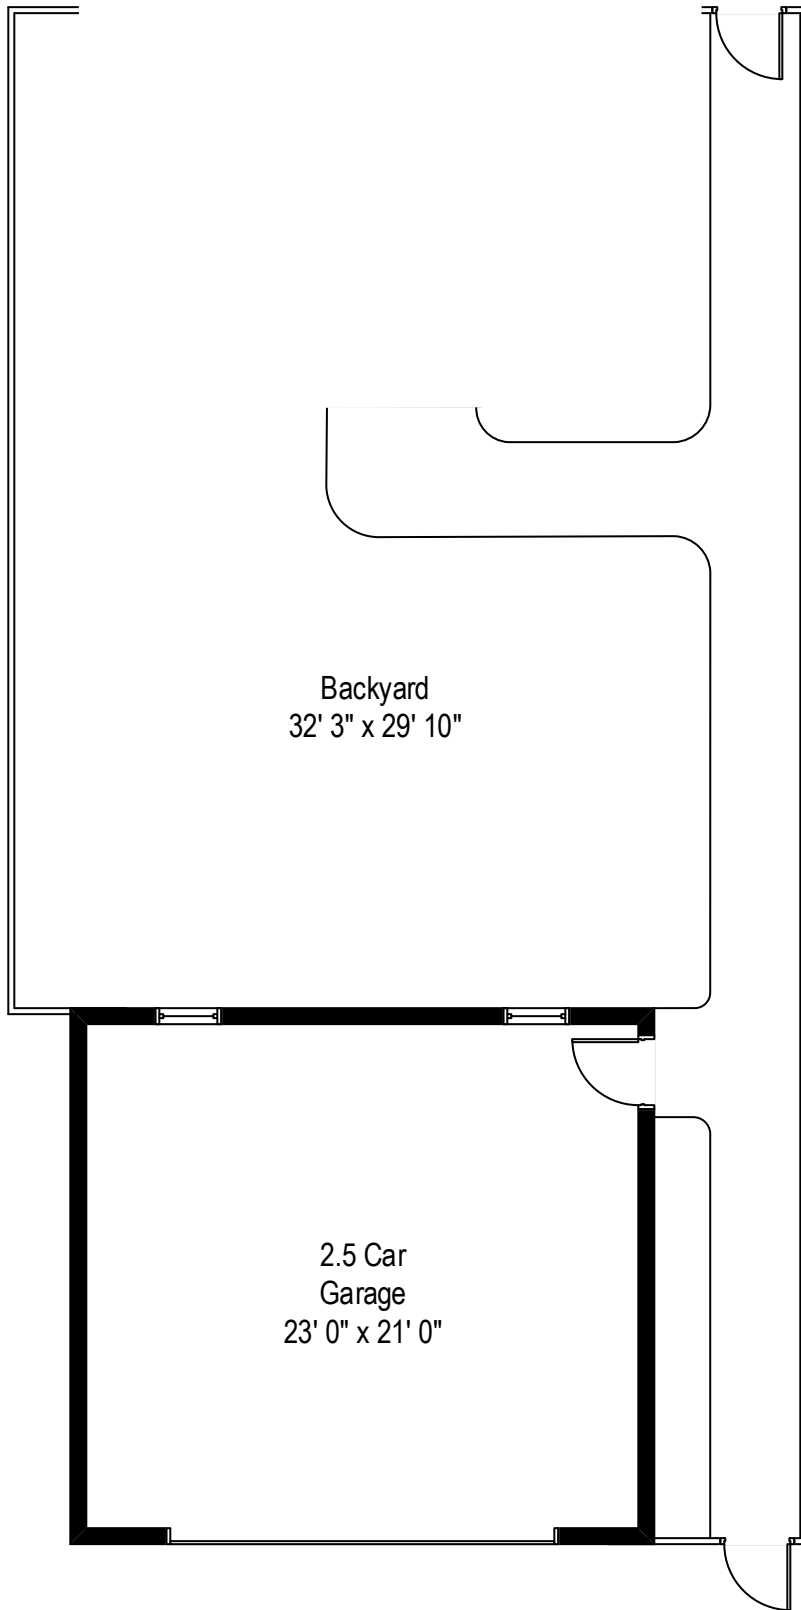

5245 N. Wayne Avenue – Chicago, IL 60640

First Level

5245 N. Wayne Avenue – Chicago, IL 60640

Second Level

All dimensions are approximate. This plan is for marketing purposes only.

5245 N. Wayne Avenue – Chicago, IL 60640

Lower Level

1234 N. Address Ave. - Chicago, IL 60018
Back Yard