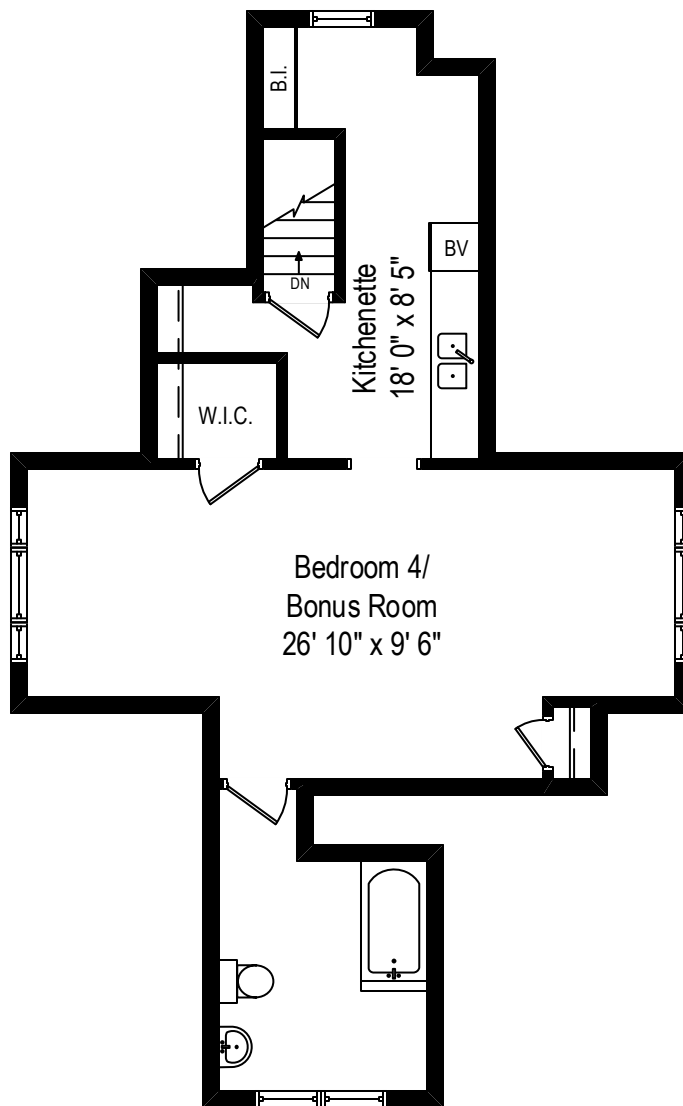

329 Scott Street – Lake Forest, IL 60045

First Level

All dimensions are approximate. This plan is for marketing purposes only.

329 Scott Street – Lake Forest, IL 60045

Second Level

All dimensions are approximate. This plan is for marketing purposes only.