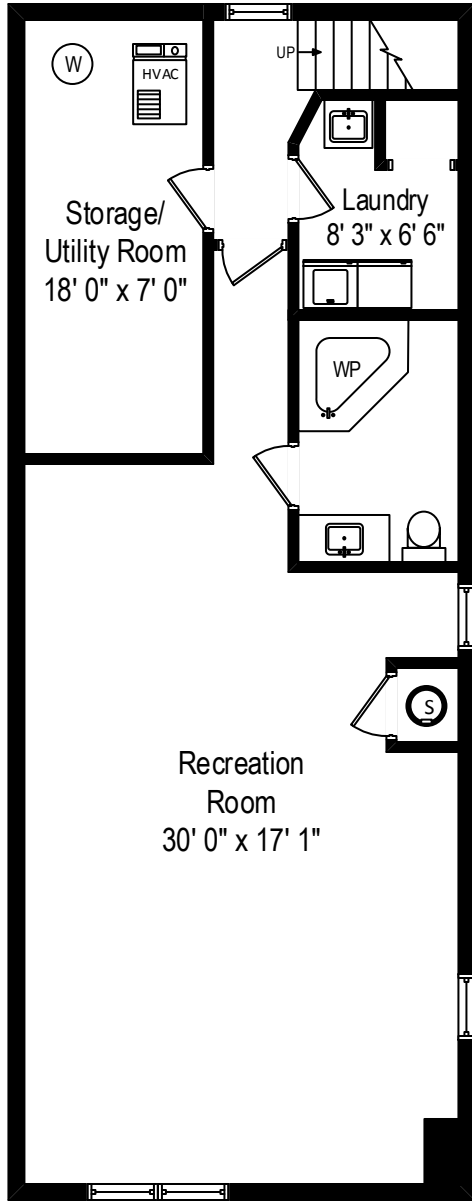

2918 N Spaulding Avenue - Chicago, IL 60618

First Level

2918 N Spaulding Avenue - Chicago, IL 60618

Lower Level

All dimensions are approximate. This plan is for marketing purposes only.