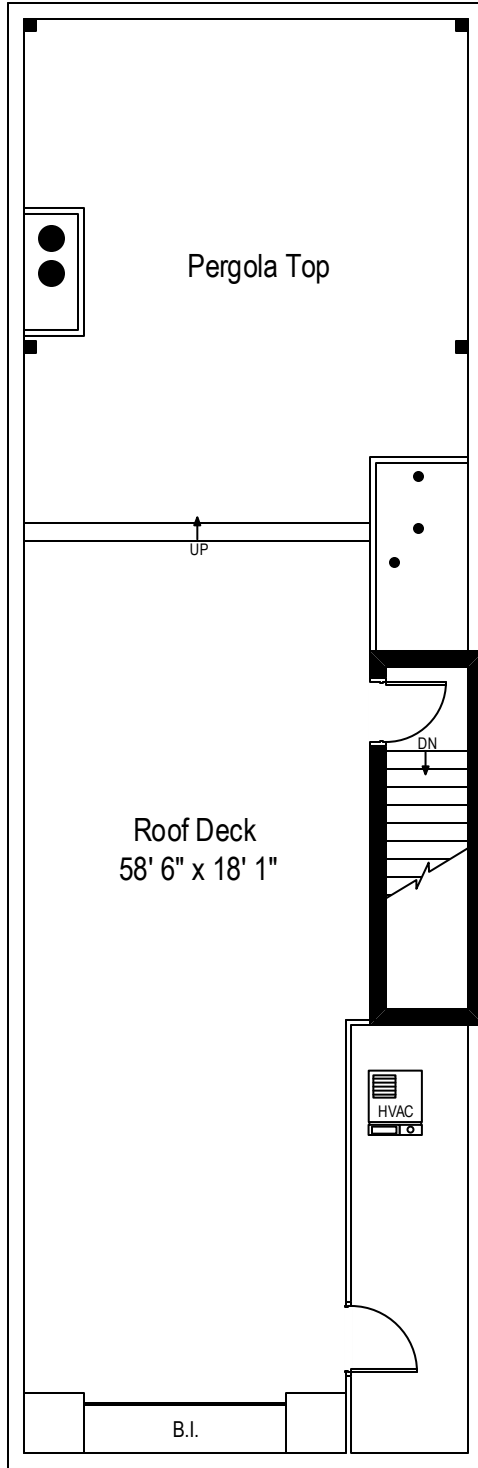

1735 W. Julian Street #2 – Chicago, IL 60622

First Level

1735 W. Julian Street #2 – Chicago, IL 60622

Second Level

1735 W. Julian Street #2 – Chicago, IL 60622

Roof Deck