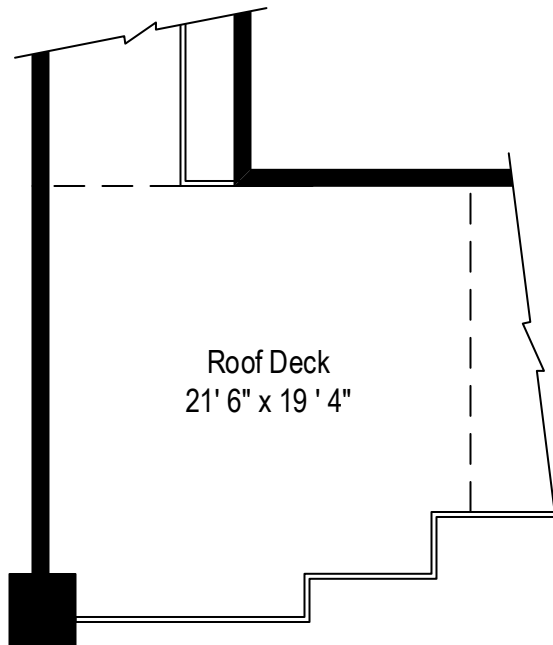

2251 W. Wabansia – Chicago, IL 60647

First Level

All dimensions are approximate. This plan is for marketing purposes only.

2251 W. Wabansia – Chicago, IL 60647

Roof Level