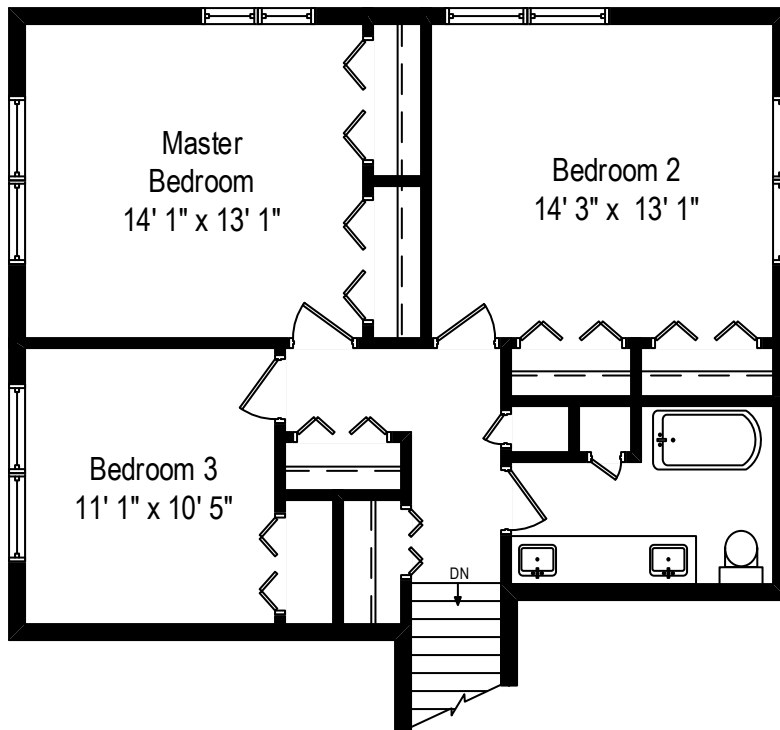

8918 Cherry Avenue – Morton Grove, IL 60053

Main Level

All dimensions are approximate. This plan is for marketing purposes only.

8918 Cherry Avenue – Morton Grove, IL 60053

First Level

All dimensions are approximate. This plan is for marketing purposes only.

8918 Cherry Avenue – Morton Grove, IL 60053

Second Level

All dimensions are approximate. This plan is for marketing purposes only.

8918 Cherry Avenue – Morton Grove, IL 60053

Lower Level