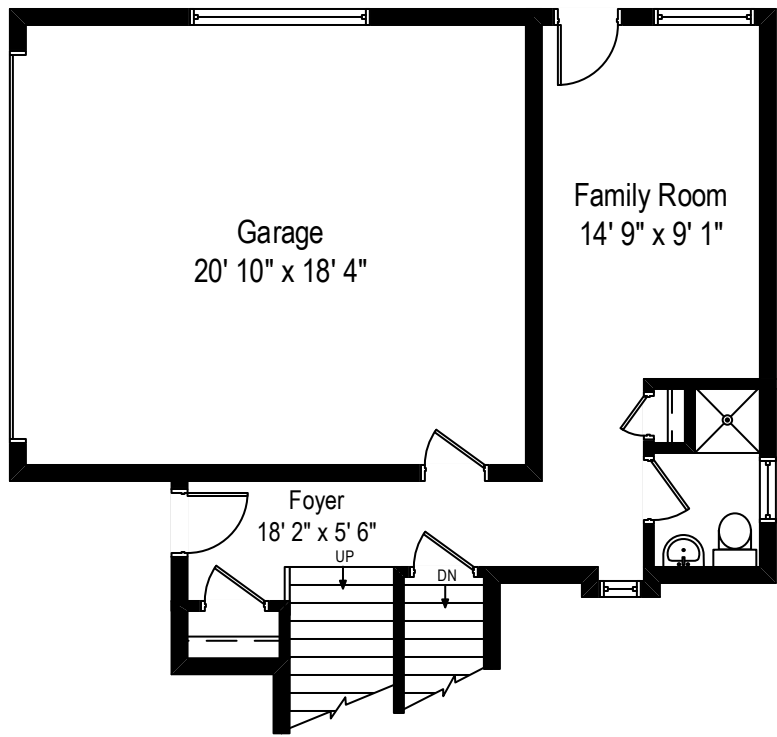

8918 Cherry Avenue – Morton Grove, IL 60053

Main Level

All dimensions are approximate. This plan is for marketing purposes only.

8918 Cherry Avenue – Morton Grove, IL 60053

First Level

All dimensions are approximate. This plan is for marketing purposes only.

8918 Cherry Avenue – Morton Grove, IL 60053

Second Level

All dimensions are approximate. This plan is for marketing purposes only.

8918 Cherry Avenue – Morton Grove, IL 60053

Lower Level