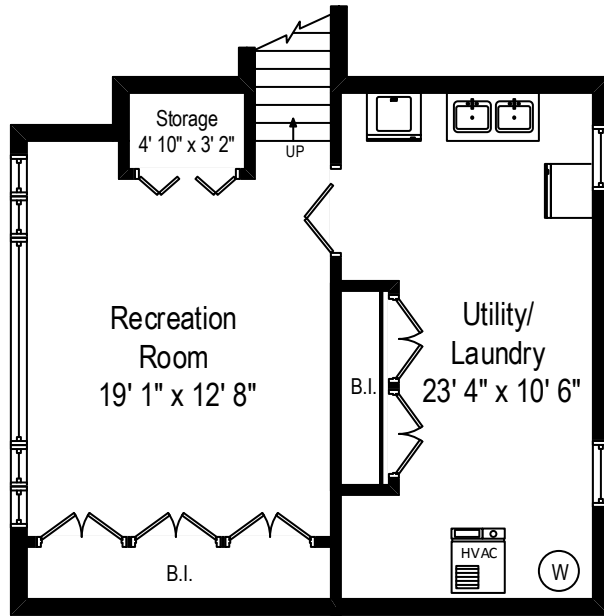

8918 Cherry Avenue – Morton Grove, IL 60053

Main Level

All dimensions are approximate. This plan is for marketing purposes only.

8918 Cherry Avenue – Morton Grove, IL 60053

First Level

All dimensions are approximate. This plan is for marketing purposes only.

8918 Cherry Avenue – Morton Grove, IL 60053

Second Level

All dimensions are approximate. This plan is for marketing purposes only.

8918 Cherry Avenue – Morton Grove, IL 60053

Lower Level