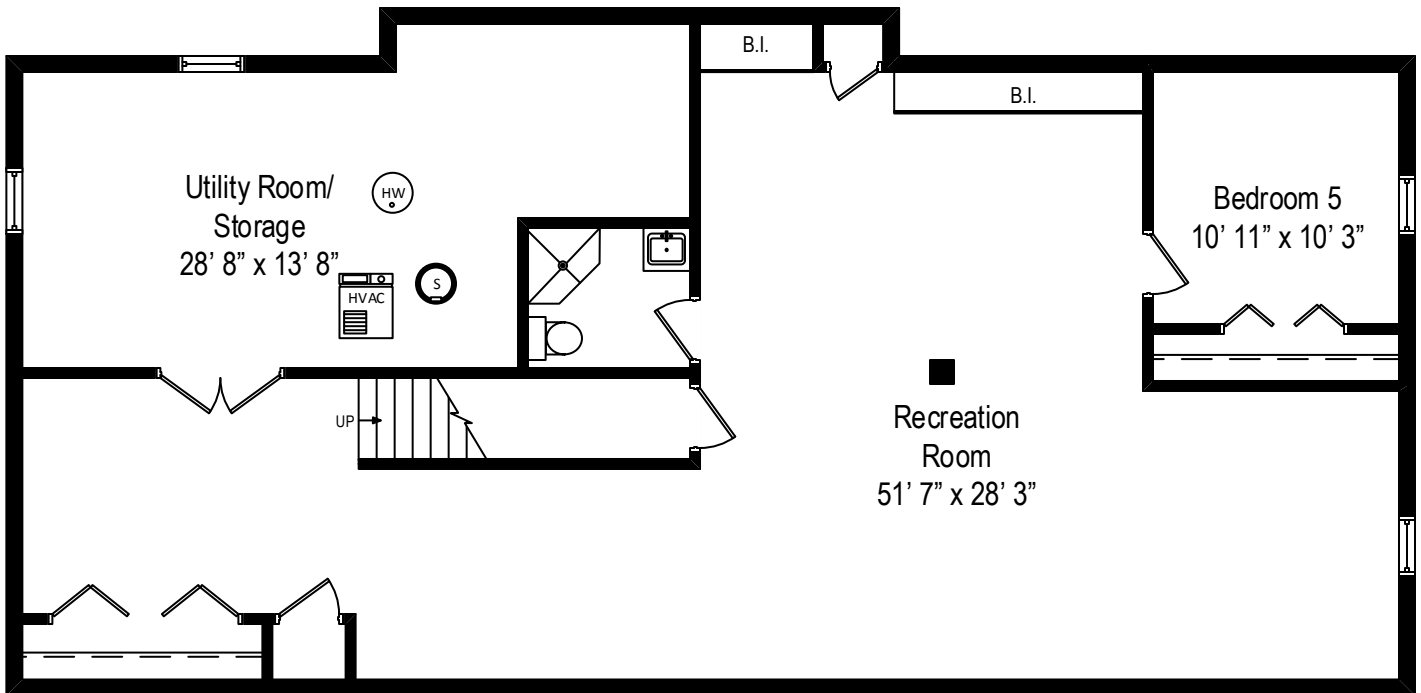

2051 Jordan Terrace - Buffalo Grove, IL 60089

First Level

2051 Jordan Terrace - Buffalo Grove, IL 60089

Second Level

2051 Jordan Terrace - Buffalo Grove, IL 60089

Lower Level

All dimensions are approximate. This plan is for marketing purposes only.