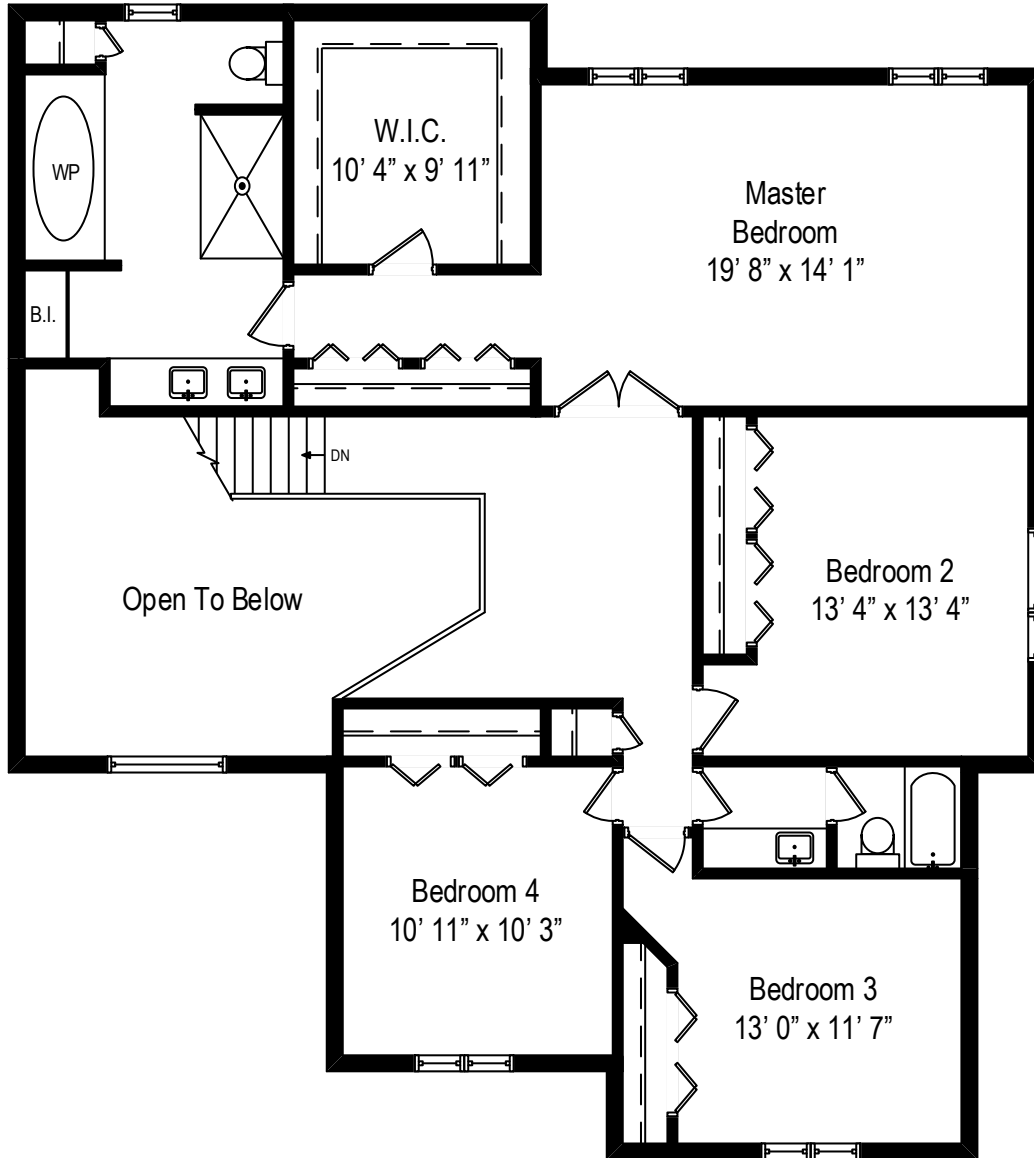

2051 Jordan Terrace - Buffalo Grove, IL 60089

First Level

2051 Jordan Terrace - Buffalo Grove, IL 60089

Second Level

2051 Jordan Terrace - Buffalo Grove, IL 60089

Lower Level

All dimensions are approximate. This plan is for marketing purposes only.