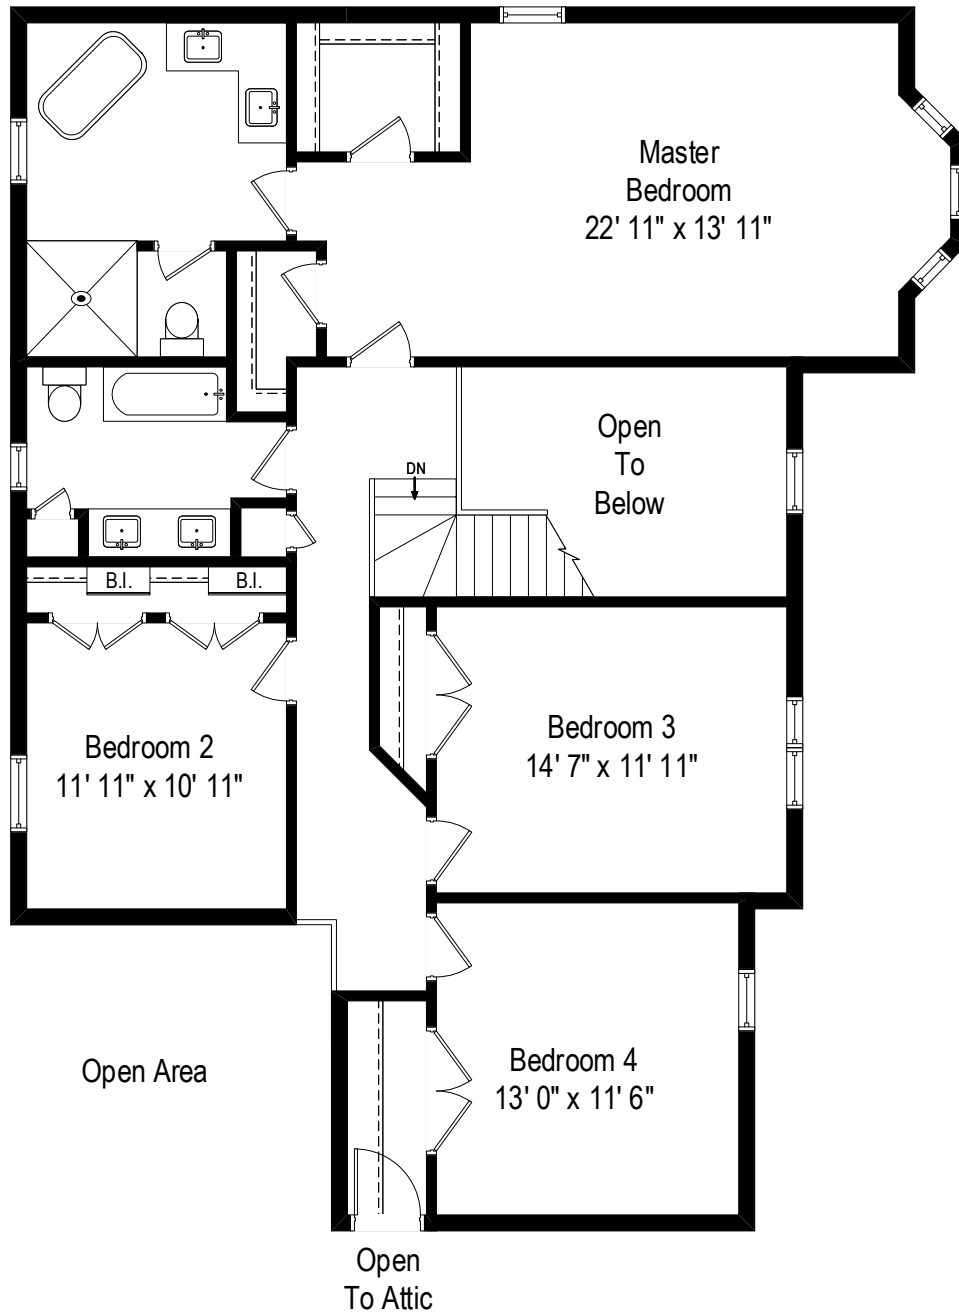

25179 N Dante Drive – Hawthorn Woods, IL 60047

First Level

All dimensions are approximate. This plan is for marketing purposes only.

25179 N Dante Drive – Hawthorn Woods, IL 60047

Second Level

All dimensions are approximate. This plan is for marketing purposes only.

25179 N Dante Drive – Hawthorn Woods, IL 60047

Lower Level

All dimensions are approximate. This plan is for marketing purposes only.