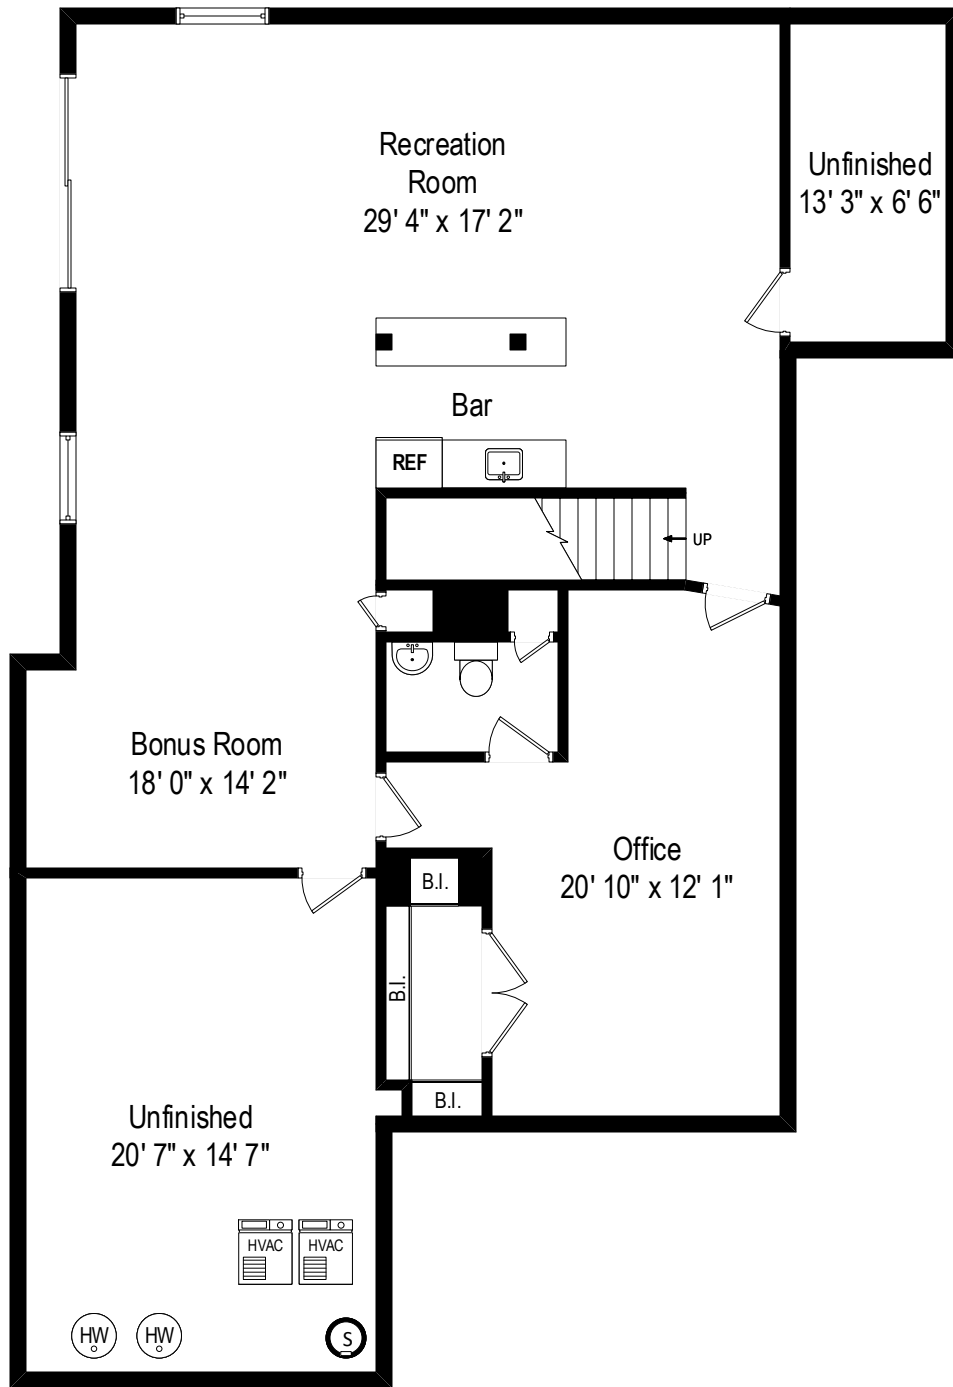

25179 N Dante Drive – Hawthorn Woods, IL 60047

First Level

All dimensions are approximate. This plan is for marketing purposes only.

25179 N Dante Drive – Hawthorn Woods, IL 60047

Second Level

All dimensions are approximate. This plan is for marketing purposes only.

25179 N Dante Drive – Hawthorn Woods, IL 60047

Lower Level

All dimensions are approximate. This plan is for marketing purposes only.